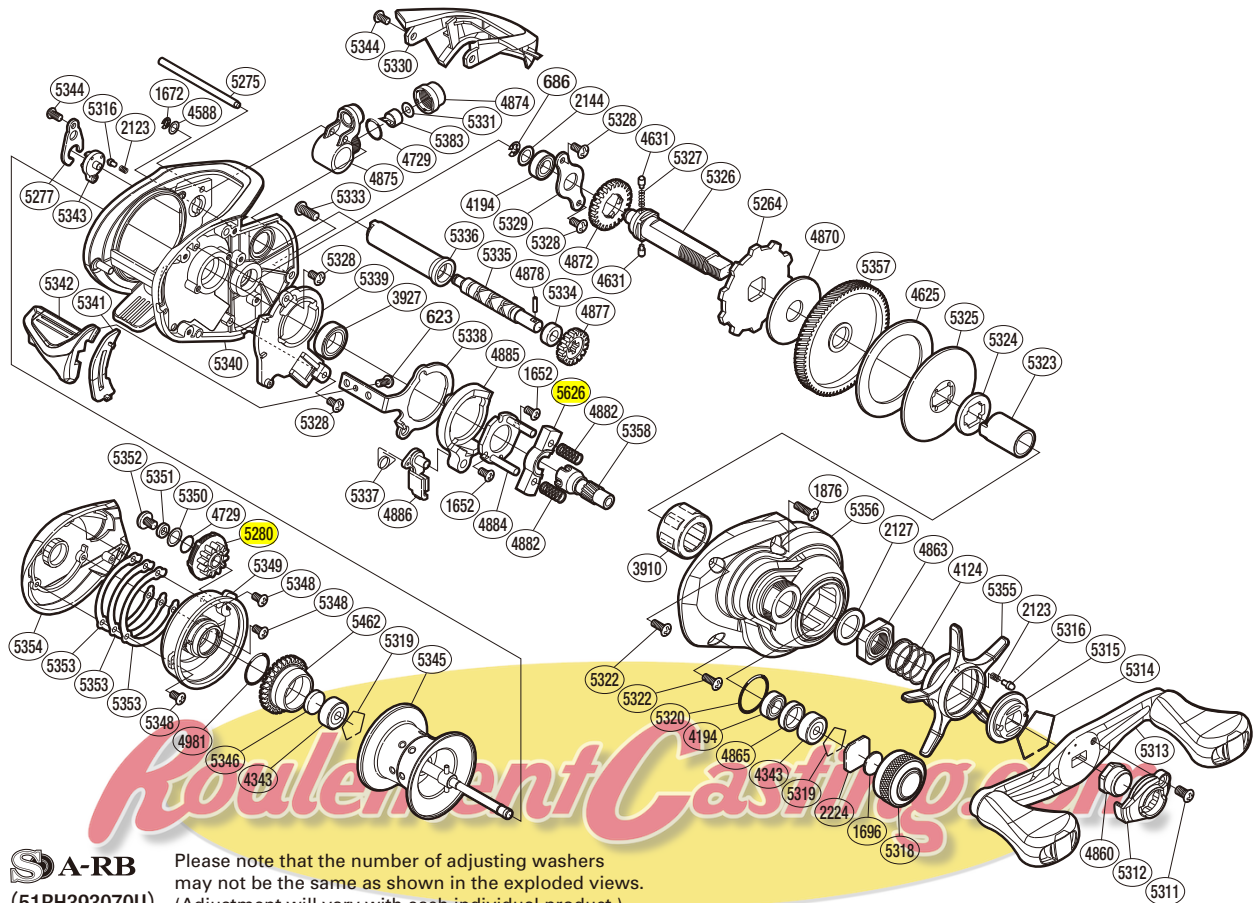

SHIMANO

CURADO S A-RB

CU-70XG

S A-RB
(51RH393070U)

Please note that the number of adjusting washers may not be the same as shown in the exploded views. (Adjustment will vary with each individual product.)