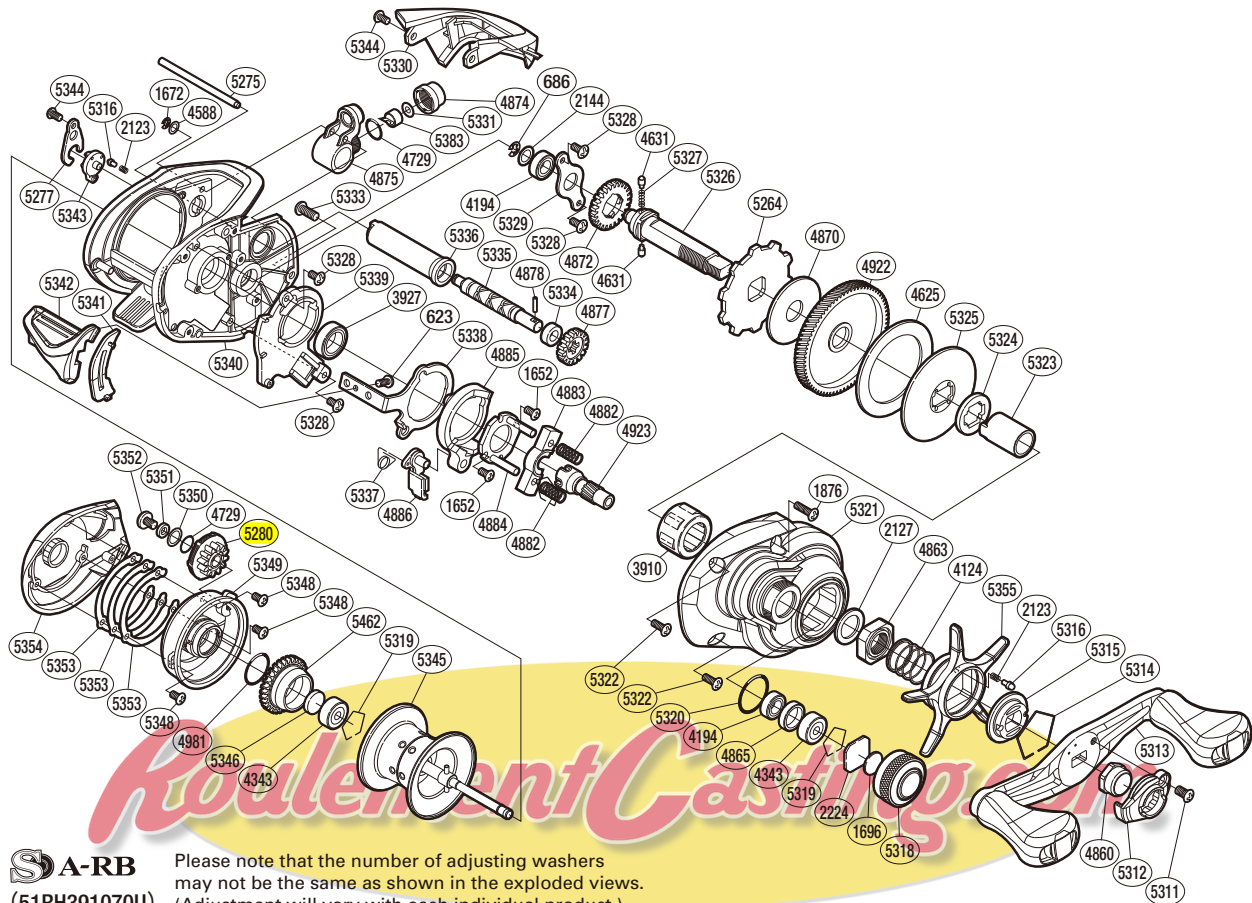

SHIMANO

CURADO S A-RB

CU-70HG

S A-RB
(51RH391070U)

Please note that the number of adjusting washers may not be the same as shown in the exploded views. (Adjustment will vary with each individual product.)