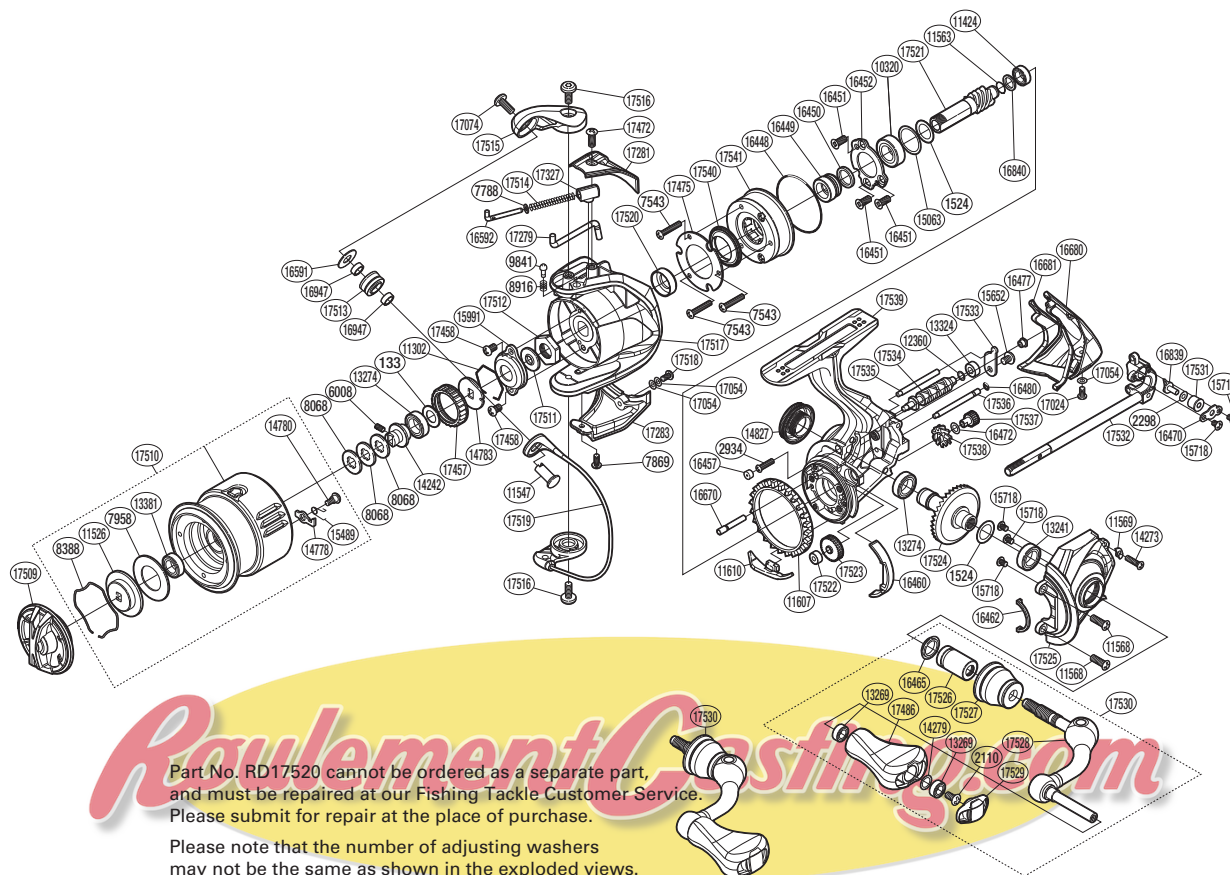

SHIMANO

TWIN POWER SA-RB

TP-C2000S

(5SE53B019)

Part No.	Description	Part No.	Description	Part No.	Description
RD 0133	Anti-Reverse Pawl Spacer	RD15489	Drag Click Spring	RD17510	Spool Assembly
RD 1524	Washer	RD15652	Screw	RD17511	Bearing Water Proof
RD 2110	Screw	RD15718	Screw	RD17512	Rotor Nut
RD 2298	Spacer	RD15991	Rotor Nut Lock Plate	RD17513	Line Roller(With Bearing) ****
RD 2934	Screw	RD16448	O Ring	RD17514	Bail Spring
RD 6008	Set Screw	RD16449	Roller Clutch Inner	RD17515	Bail Arm
RD 7543	Screw	RD16450	Roller Clutch Inner Spacer	RD17516	Screw
RD 7788	Spring Guide A Support	RD16451	Screw	RD17517	Rotor
RD 7869	Screw	RD16452	Bearing Retainer	RD17518	Screw
RD 7958	Drag Washer	RD16457	Body Flange Seal	RD17519	Bail Assembly
RD 8068	Spool Washer	RD16460	Friction Ring Spacer	RD17520	Rotor Ring
RD 8388	Drag Washers Retainer	RD16462	Flange Water Proof	RD17521	Pinion Gear *
RD 8916	Click Spring	RD16465	Handle Shaft Seal	RD17522	Worm Bushing (Front) ***
RD 9841	Click Pin	RD16470	Oscillating Pawl Cover	RD17523	Idle Gear *
RD10320	Ball Bearing **	RD16472	Washer *	RD17524	Drive Gear *
RD11302	Ratchet Spring	RD16477	Rear Protector Collar	RD17525	Side Cover
RD11424	Ball Bearing **	RD16480	O Ring	RD17526	Handle Shaft Cover B
RD11526	Key Washer	RD16591	Line Roller Plate ****	RD17527	Handle Shaft Cover
RD11547	Line Roller Support ****	RD16592	Bail Spring Guide A	RD17528	Handle Shank Assembly
RD11563	Worm Shaft Ring **	RD16670	Idle Gear B Shaft	RD17529	Handle Knob Seal
RD11568	Screw	RD16680	Rear Protector	RD17530	Handle Assembly
RD11569	Screw Washer	RD16681	Rear Shield	RD17531	Oscillating Slider Bushing ***
RD11607	Friction Ring	RD16839	Oscillating Pawl ***	RD17532	Main Shaft Assembly
RD11610	Bail Trip Strike	RD16840	Pinion Gear Spacer **	RD17533	Worm Shaft Retainer
RD12360	Washer ***	RD16947	Bearing Spacer ****	RD17534	Worm Shaft ***
RD13241	Ball Bearing **	RD17024	Screw	RD17535	Oscillating Guide A
RD13269	Ball Bearing	RD17054	Washer	RD17536	Oscillating Guide B
RD13274	Ball Bearing **	RD17074	Screw ****	RD17537	Idle Gear B S *
RD13324	Worm Bushing ***	RD17279	Bail Trip Lever	RD17538	Idle Gear B L *
RD13381	Ball Bearing	RD17281	Bail Spring Cover	RD17539	Body
RD14242	Bearing Bushing	RD17283	Bail Hold Support Guard	RD17540	Roller Clutch Water Proof
RD14273	Screw	RD17327	Bail Spring Seat	RD17541	Roller Clutch Assembly
RD14279	Washer	RD17457	Drag Click Ratchet		
RD14778	Drag Click	RD17458	Screw		
RD14780	Screw	RD17472	Screw	PK 0343	Gear Set *
RD14783	Spool Support	RD17475	Roller Clutch Reinforce	PK 0344	Bearing Set **
RD14827	Handle Screw Cap	RD17486	Handle Knob	PK 0345	Oscillation Set ***
RD15063	Spacer **	RD17509	Drag Knob	PK 0346	Line Roller Set ****