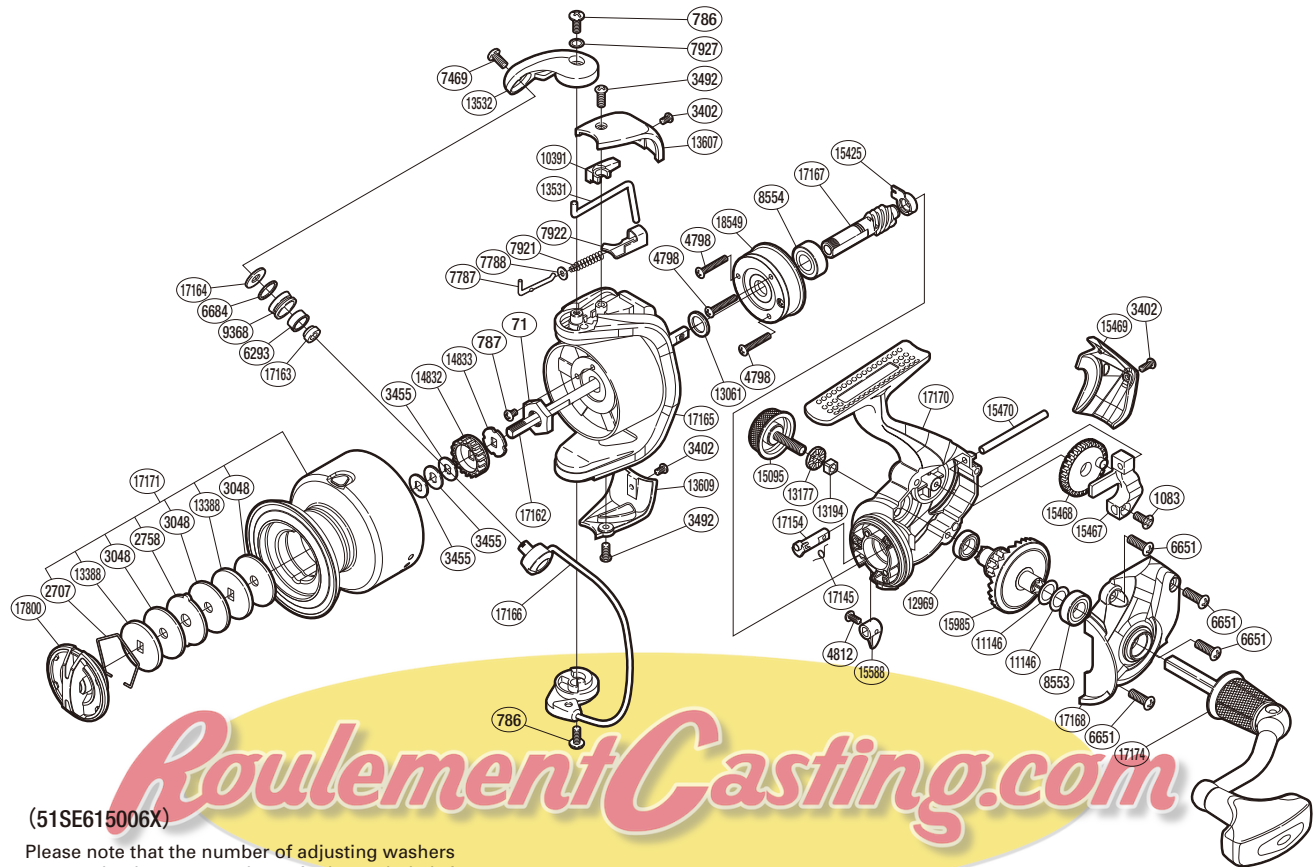

SHIMANO

SEDONA

SE-C5000FE

(51SE615006X)

Please note that the number of adjusting washers may not be the same as shown in the exploded views. (Adjustment will vary with each individual product.)

Part No.	Description	Part No.	Description	Part No.	Description
RD 0071	Rotor Nut	RD 7927	Washer	RD15468	Oscillating Gear
RD 0786	Screw	RD 8553	Ball Bearing	RD15469	Rear Protector
RD 0787	Screw	RD 8554	Ball Bearing	RD15470	Oscillating Guide
RD 1083	Screw	RD 9368	Line Roller	RD15588	Anti-Reverse Lever
RD 2707	Drag Washers Retainer	RD10391	Bail Trip Cover	RD15985	Drive Gear
RD 2758	Eared Washer	RD11146	Washer	RD17145	Anti-Reverse Cam Spring
RD 3048	Drag Washer	RD12969	Ball Bearing	RD17154	Anti-Reverse Cam
RD 3402	Screw	RD13061	Washer	RD17162	Main Shaft
RD 3455	Spool Washer	RD13177	Handle Screw Cap Spacer	RD17163	Line Roller Collar
RD 3492	Screw	RD13194	Handle Screw Lock	RD17164	Line Roller Washer
RD 4798	Screw	RD13388	Key Washer	RD17165	Rotor
RD 4812	Screw	RD13531	Bail Trip Lever	RD17166	Bail Assembly
RD 6293	Line Roller Bushing	RD13532	Bail Arm	RD17167	Pinion Gear
RD 6651	Screw	RD13607	Bail Spring Cover	RD17168	Side Cover
RD 6684	Line Roller Spacer	RD13609	Bail Hold Support Guard	RD17170	Body
RD 7469	Screw	RD14832	Spool Support A	RD17171	Spool Assembly
RD 7787	Bail Spring Guide A	RD14833	Spool Support B	RD17174	Handle Assembly
RD 7788	Spring Guide A Support	RD15095	Handle Screw Cap	RD17800	Drag Knob
RD 7921	Bail Spring	RD15425	Pinion Gear Bushing	RD18549	Roller Clutch Assembly
RD 7922	Bail Spring Seat	RD15467	Oscillating Slider		