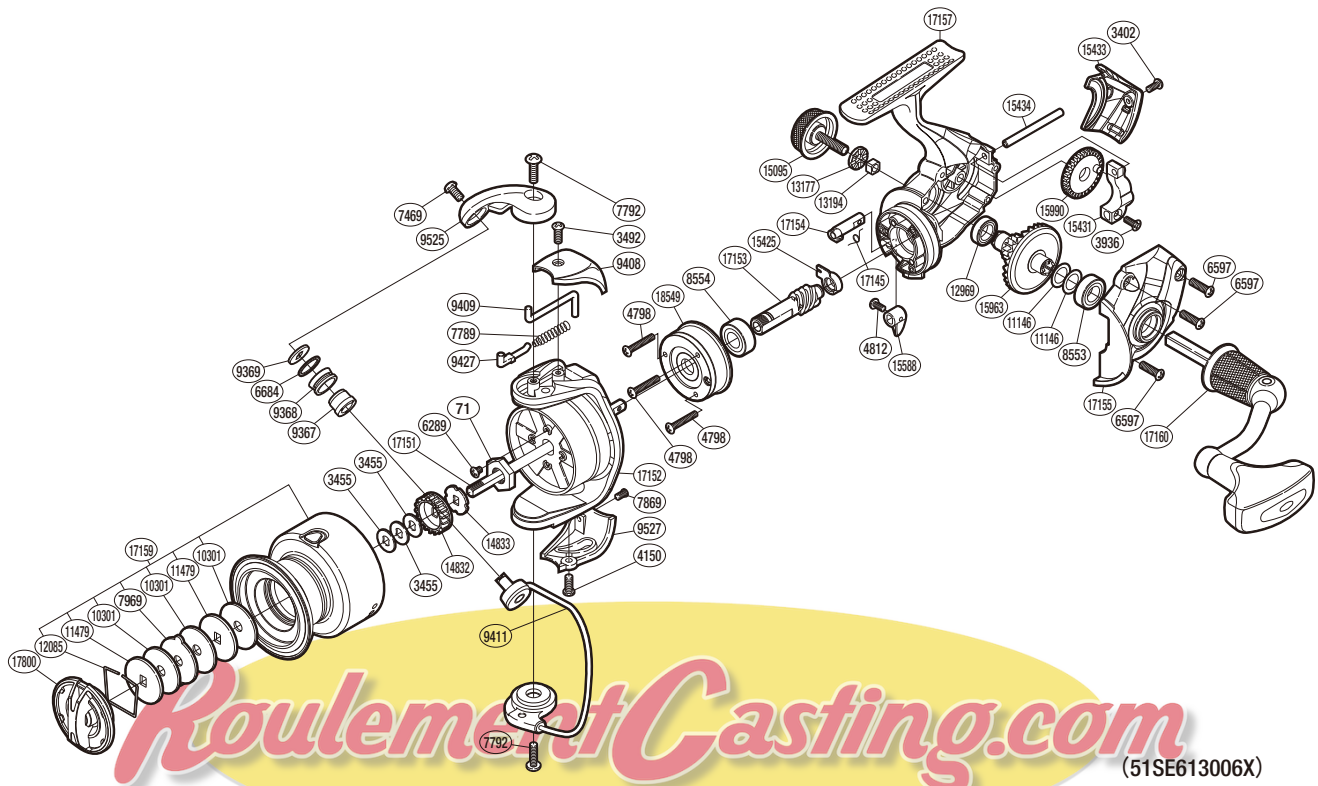

# SHIMANO

## SEDONA

## SE-C3000FE

(51SE613006X)

Please note that the number of adjusting washers may not be the same as shown in the exploded views. (Adjustment will vary with each individual product.)

Part No.	Description	Part No.	Description	Part No.	Description
RD 0071	Rotor Nut	RD 9368	Line Roller	RD15431	Oscillating Slider
RD 3402	Screw	RD 9369	Line Roller Washer	RD15433	Rear Protector
RD 3455	Spool Washer	RD 9408	Bail Spring Cover	RD15434	Oscillating Guide
RD 3492	Screw	RD 9409	Bail Trip Lever	RD15588	Anti-Reverse Lever
RD 3936	Screw	RD 9411	Bail Assembly	RD15963	Drive Gear
RD 4150	Screw	RD 9427	Bail Spring Guide	RD15990	Oscillating Gear
RD 4798	Screw	RD 9525	Bail Arm	RD17145	Anti-Reverse Cam Spring
RD 4812	Screw	RD 9527	Bail Hold Support Guard	RD17151	Main Shaft
RD 6289	Screw	RD10301	Drag Washer	RD17152	Rotor
RD 6597	Screw	RD11146	Washer	RD17153	Pinion Gear
RD 6684	Line Roller Spacer	RD11479	Key Washer	RD17154	Anti-Reverse Cam
RD 7469	Screw	RD12085	Drag Washers Retainer	RD17155	Side Cover
RD 7789	Bail Spring	RD12969	Ball Bearing	RD17157	Body
RD 7792	Screw	RD13177	Handle Screw Cap Spacer	RD17159	Spool Assembly
RD 7869	Screw	RD13194	Handle Screw Lock	RD17160	Handle Assembly
RD 7969	Eared Washer	RD14832	Spool Support A	RD17800	Drag Knob
RD 8553	Ball Bearing	RD14833	Spool Support B	RD18549	Roller Clutch Assembly
RD 8554	Ball Bearing	RD15095	Handle Screw Cap		
RD 9367	Line Roller Bushing	RD15425	Pinion Gear Bushing		