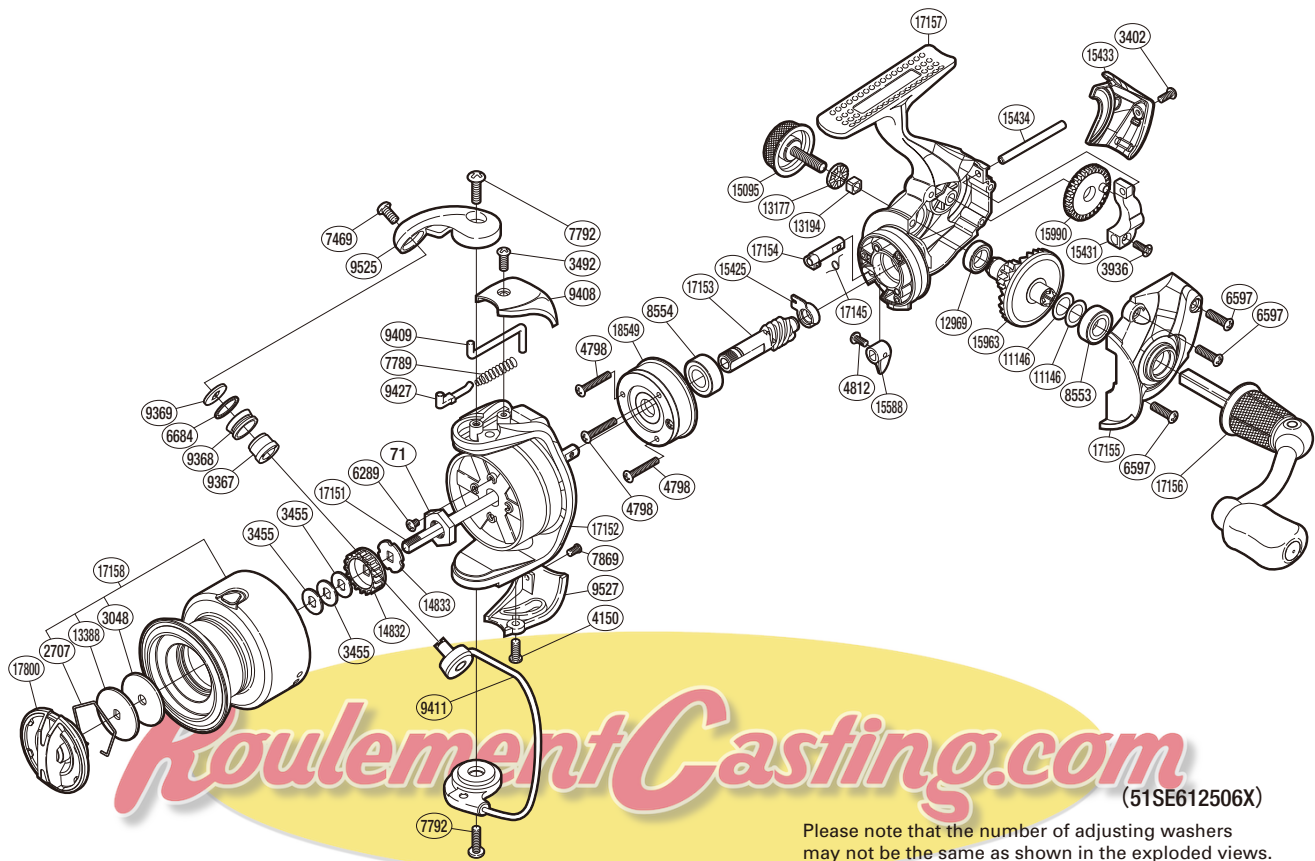

SHIMANO

SEDONA

SE-2500FE

Please note that the number of adjusting washers may not be the same as shown in the exploded views. (Adjustment will vary with each individual product.)

Part No.	Description	Part No.	Description	Part No.	Description
RD 0071	Rotor Nut	RD 8554	Ball Bearing	RD15425	Pinion Gear Bushing
RD 2707	Drag Washers Retainer	RD 9367	Line Roller Bushing	RD15431	Oscillating Slider
RD 3048	Drag Washer	RD 9368	Line Roller	RD15433	Rear Protector
RD 3402	Screw	RD 9369	Line Roller Washer	RD15434	Oscillating Guide
RD 3455	Spool Washer	RD 9408	Bail Spring Cover	RD15588	Anti-Reverse Lever
RD 3492	Screw	RD 9409	Bail Trip Lever	RD15963	Drive Gear
RD 3936	Screw	RD 9411	Bail Assembly	RD15990	Oscillating Gear
RD 4150	Screw	RD 9427	Bail Spring Guide	RD17145	Anti-Reverse Cam Spring
RD 4798	Screw	RD 9525	Bail Arm	RD17151	Main Shaft
RD 4812	Screw	RD 9527	Bail Hold Support Guard	RD17152	Rotor
RD 6289	Screw	RD11146	Washer	RD17153	Pinion Gear
RD 6597	Screw	RD12969	Ball Bearing	RD17154	Anti-Reverse Cam
RD 6684	Line Roller Spacer	RD13177	Handle Screw Cap Spacer	RD17155	Side Cover
RD 7469	Screw	RD13194	Handle Screw Lock	RD17156	Handle Assembly
RD 7789	Bail Spring	RD13388	Key Washer	RD17157	Body
RD 7792	Screw	RD14832	Spool Support A	RD17158	Spool Assembly
RD 7869	Screw	RD14833	Spool Support B	RD17800	Drag Knob
RD 8553	Ball Bearing	RD15095	Handle Screw Cap	RD18549	Roller Clutch Assembly