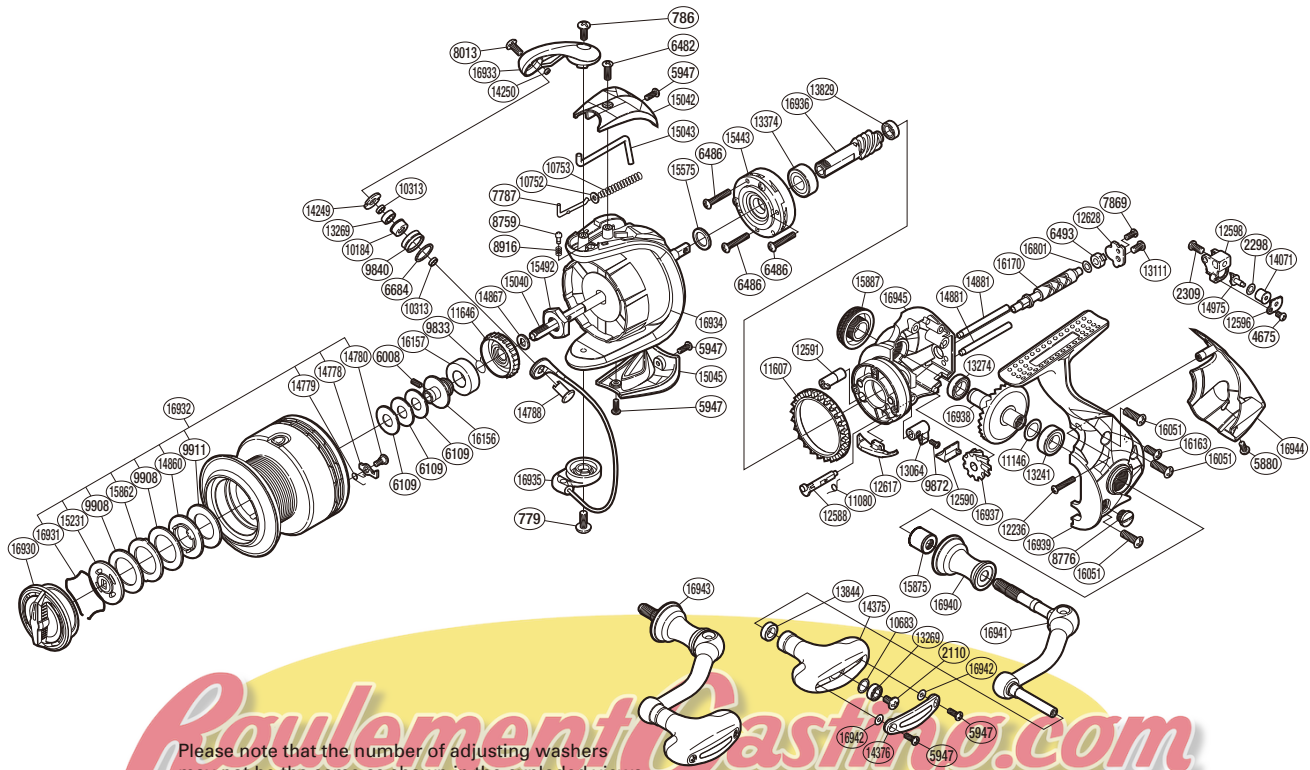

SHIMANO

RARENIIUM CI4+ SA-RB

RARCI4-4000FB

Please note that the number of adjusting washers may not be the same as shown in the exploded views. (51SH114001G) (Adjustment will vary with each individual product.)