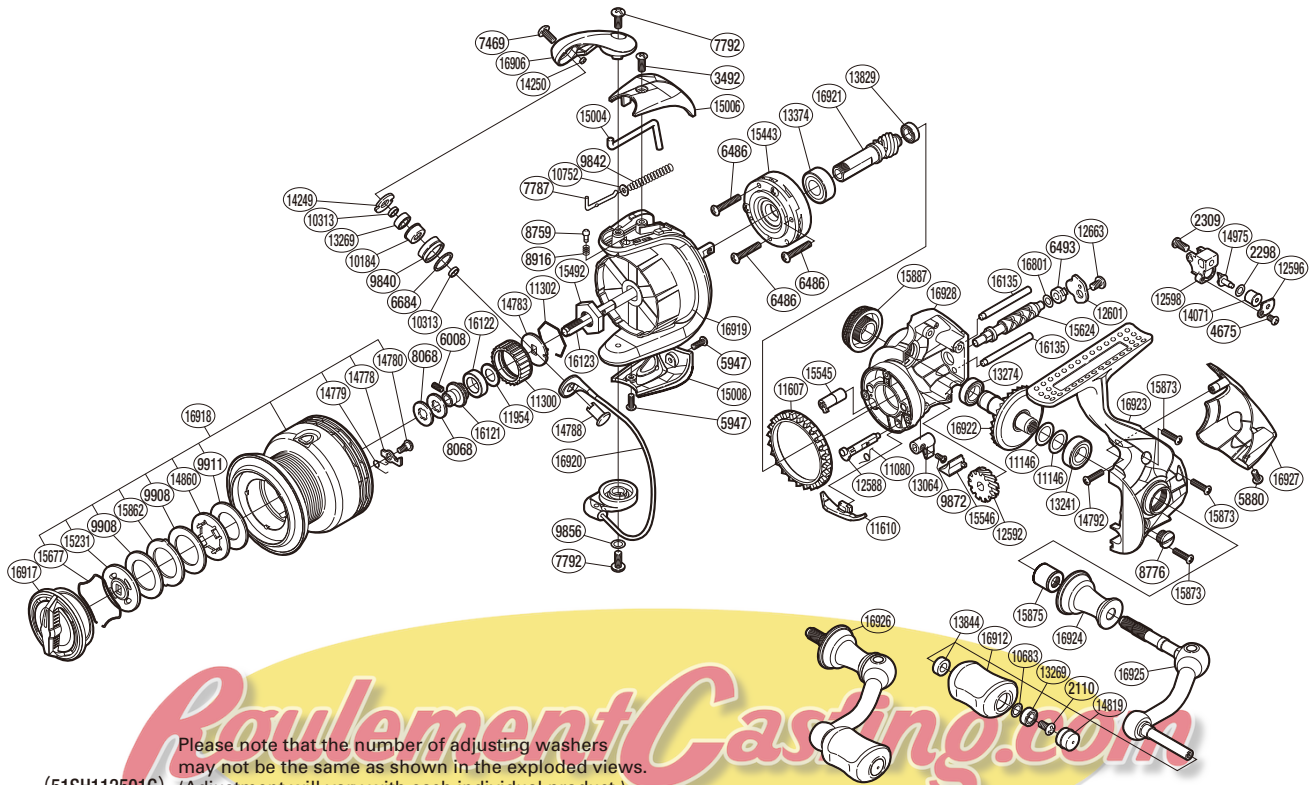

SHIMANO

RARENIIUM CI4+ SA-RB

RARCI4-2500FB

Please note that the number of adjusting washers may not be the same as shown in the exploded views. (51SH112501G) (Adjustment will vary with each individual product.)