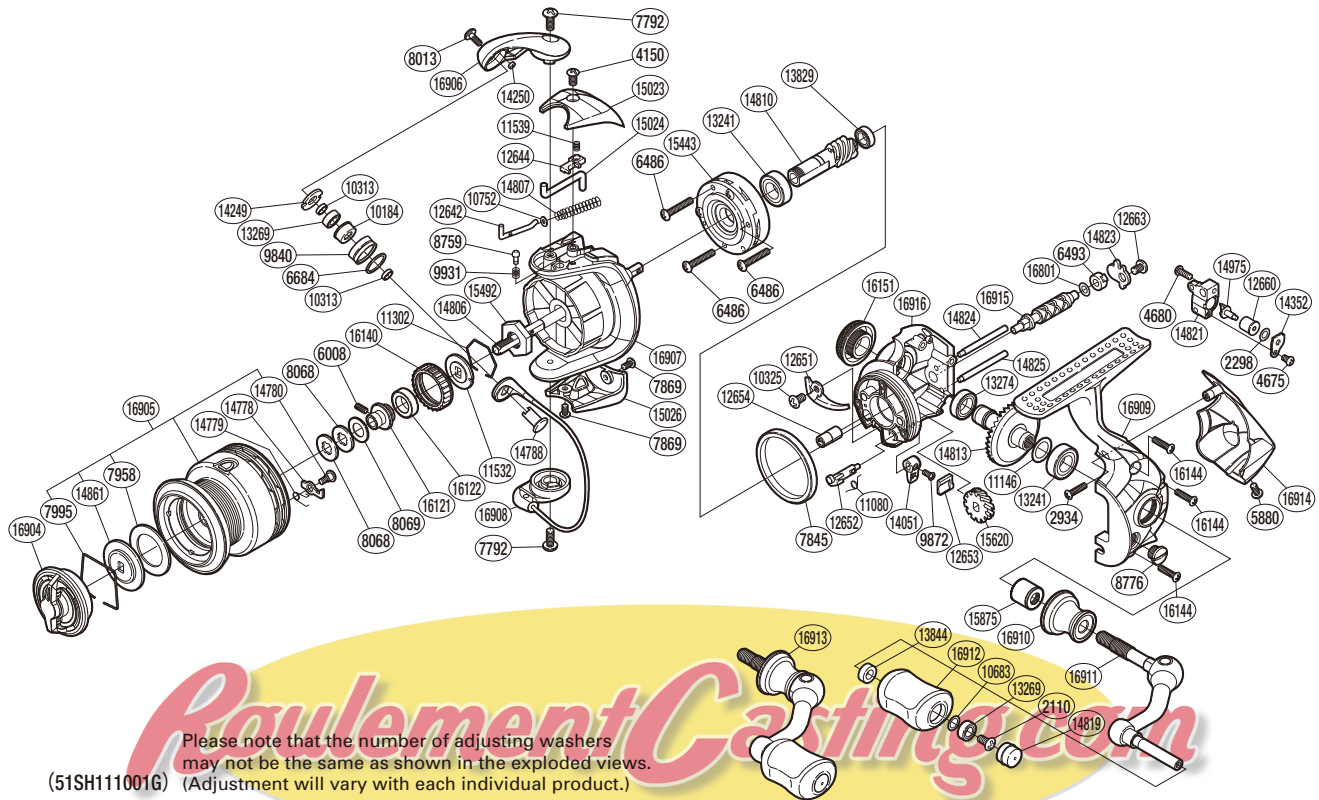

SHIMANO

RARENIIUM CI4+ SA-RB

RARCI4-1000FB

Part No.	Description	Part No.	Description	Part No.	Description
RD 2110	Screw	RD11539	Bail Trip Lever Spring	RD15023	Bail Spring Cover
RD 2298	Spacer	RD12642	Bail Spring Guide A	RD15024	Bail Trip Lever
RD 2934	Screw	RD12644	Bail Trip Cover	RD15026	Bail Hold Support Guard
RD 4150	Screw	RD12651	Bail Trip Strike	RD15443	Roller Clutch Assembly
RD 4675	Screw	RD12652	Anti-Reverse Cam	RD15492	Rotor Nut
RD 4680	Screw	RD12653	Anti-Reverse Lever Cover	RD15620	Idle Gear
RD 5880	Screw	RD12654	Worm Bushing (Front)	RD15875	Handle Shaft Cover B
RD 6008	Set Screw	RD12660	Oscillating Slider Bushing	RD16121	Bearing Bushing
RD 6486	Screw	RD12663	Screw	RD16122	Spool Bushing
RD 6493	Worm Bushing (Rear)	RD13241	Ball Bearing	RD16140	Drag Click Ratchet
RD 6684	Line Roller Spacer	RD13269	Ball Bearing	RD16144	Screw
RD 7792	Screw	RD13274	Ball Bearing	RD16151	Handle Screw Cap
RD 7845	Friction Ring	RD13829	Ball Bearing	RD16801	Washer
RD 7869	Screw	RD13844	Handle Knob Bushing	RD16904	Drag Knob
RD 7958	Drag Washer	RD14051	Anti-Reverse Lever	RD16905	Spool Assembly
RD 7995	Drag Washers Retainer	RD14249	Line Roller Plate	RD16906	Bail Arm
RD 8013	Screw	RD14250	Line Roller Oil Cap	RD16907	Rotor
RD 8068	Spool Washer	RD14352	Oscillating Pawl Cover	RD16908	Bail Assembly
RD 8069	Main Shaft Set Pin Retainer	RD14778	Drag Click	RD16909	Side Cover
RD 8759	Click Pin	RD14779	Drag Click Spring	RD16910	Handle Shaft Cover
RD 8776	Oil Cap	RD14780	Screw	RD16911	Handle Shank Assembly
RD 9840	Line Roller	RD14788	Line Roller Support	RD16912	Handle Knob
RD 9872	Screw	RD14806	Main Shaft	RD16913	Handle Assembly
RD 9931	Click Spring	RD14807	Bail Spring	RD16914	Rear Protector
RD10184	Line Roller Bushing	RD14810	Pinion Gear	RD16915	Worm Shaft
RD10313	Bearing Spacer	RD14813	Drive Gear	RD16916	Body
RD10325	Screw	RD14819	Handle Knob Seal		
RD10683	Washer	RD14821	Oscillating Slider		
RD10752	Bail Spring Guide A Support	RD14823	Worm Shaft Retainer		
RD11080	Anti-Reverse Cam Spring	RD14824	Oscillating Guide A	PK 0112	Gear Set
RD11146	Washer	RD14825	Oscillating Guide B	PK 0076	Bearing Set
RD11302	Ratchet Spring	RD14861	Key Washer	PK 0376	Oscillation Set
RD11532	Spool Support	RD14975	Oscillating Pawl	PK 0217	Line Roller Set