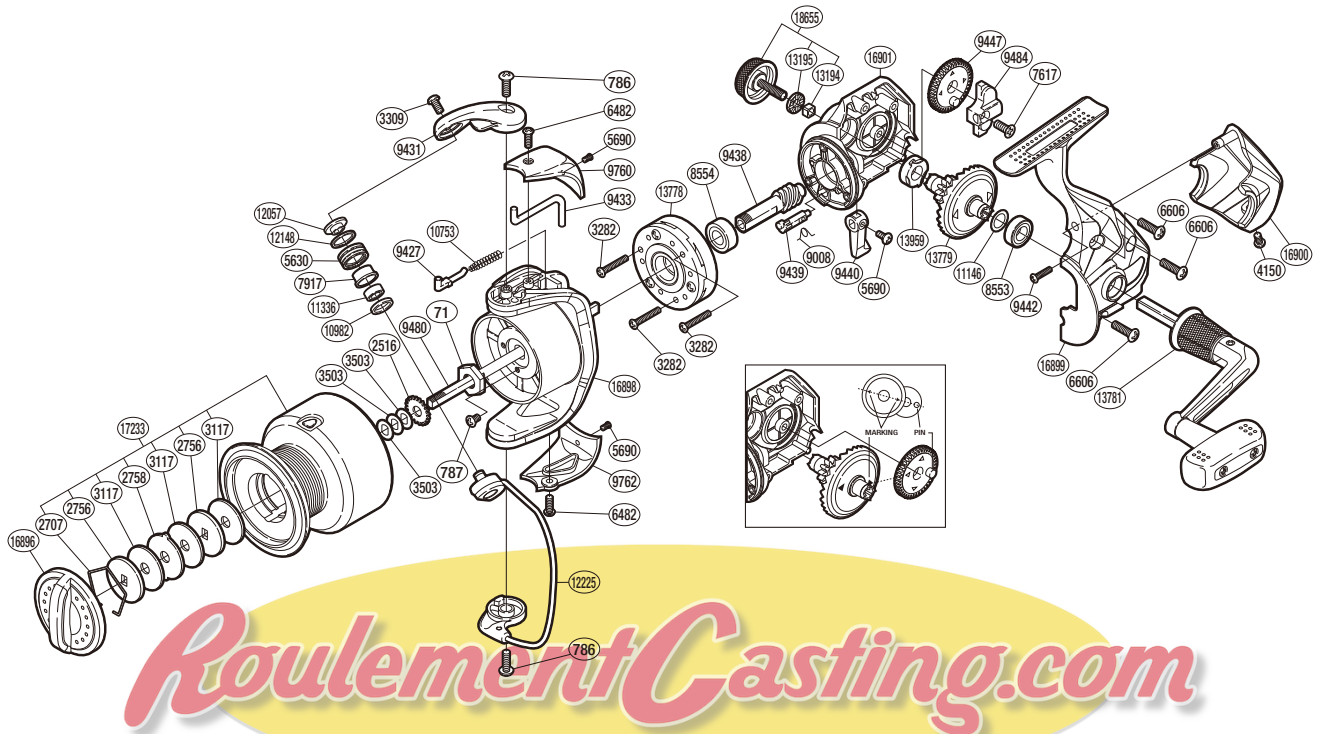

SHIMANO

NEXAVE SA-RB

NEX-4000FD

Please note that the number of adjusting washers may not be the same as shown in the exploded views. (Adjustment will vary with each individual product.)

(51SG714004U)

Part No.	Description	Part No.	Description	Part No.	Description
RD 0071	Rotor Nut	RD 8553	Ball Bearing	RD11336	Ball Bearing
RD 0786	Screw	RD 8554	Ball Bearing	RD12057	Line Roller Washer
RD 0787	Screw	RD 9008	Anti-Reverse Cam Spring	RD12148	Line Roller Spacer
RD 2516	Spool Support	RD 9427	Bail Spring Guide	RD12225	Bail Assembly
RD 2707	Drag Washers Retainer	RD 9431	Bail Arm	RD13177	Handle Screw Cap Spacer
RD 2756	Key Washer	RD 9433	Bail Trip Lever	RD13194	Handle Screw Lock
RD 2758	Eared Washer	RD 9438	Pinion Gear	RD13778	Roller Clutch Assembly
RD 3117	Drag Washer	RD 9439	Anti-Reverse Cam	RD13779	Drive Gear
RD 3282	Screw	RD 9440	Anti-Reverse Lever	RD13781	Handle Assembly
RD 3309	Screw	RD 9442	Screw	RD13959	Drive Gear Bushing
RD 3503	Spool Washer	RD 9447	Oscillating Gear	RD16896	Drag Knob
RD 4150	Screw	RD 9480	Main Shaft	RD16898	Rotor
RD 5630	Line Roller	RD 9484	Oscillating Slider	RD16899	Side Cover
RD 5690	Screw	RD 9760	Bail Spring Cover	RD16900	Rear Protector
RD 6482	Screw	RD 9762	Bail Hold Support Guard	RD16901	Body
RD 6606	Screw	RD10753	Bail Spring	RD17233	Spool Assembly
RD 7617	Screw	RD10982	Bearing Spacer	RD18655	Handle Screw Cap
RD 7917	Line Roller Bushing	RD11146	Washer		