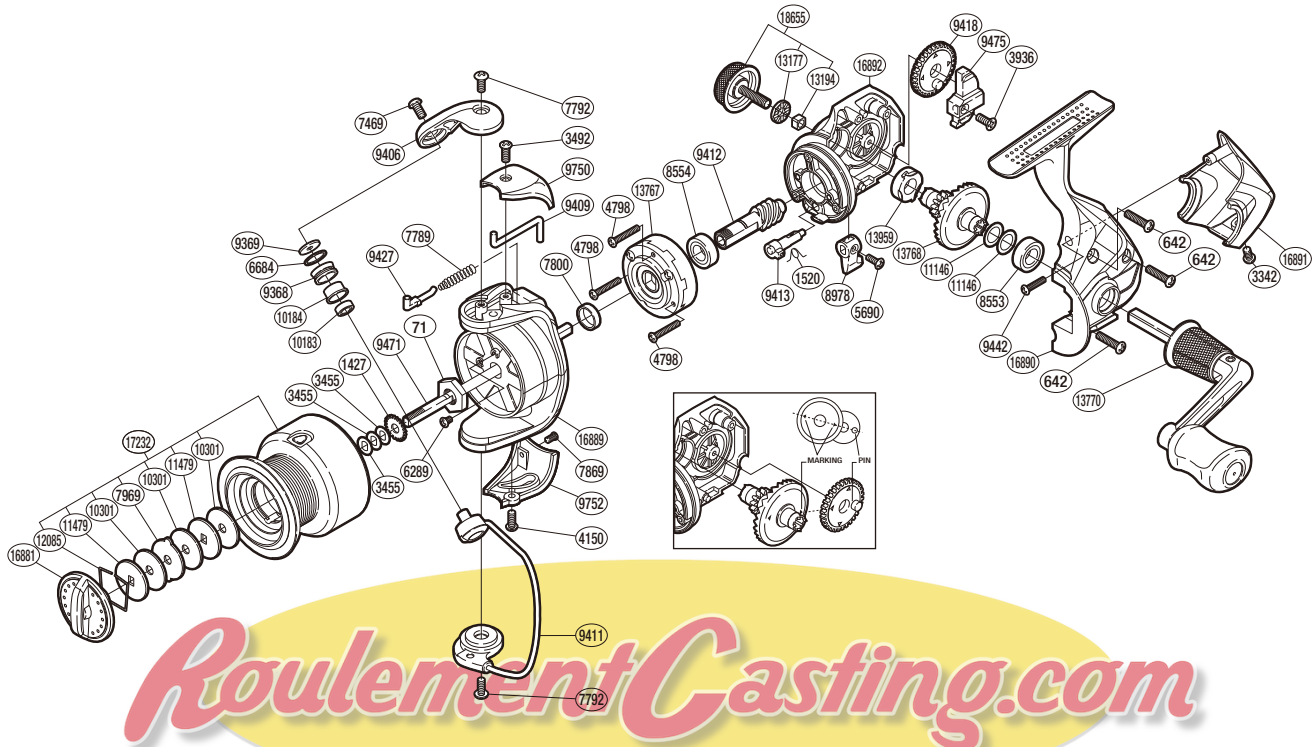

SHIMANO

NEXAVE SA-RB

NEX-2500FD

(51SG712504U)

Please note that the number of adjusting washers may not be the same as shown in the exploded views. (Adjustment will vary with each individual product.)

Part No.	Description	Part No.	Description	Part No.	Description
RD 0071	Rotor Nut	RD 8553	Ball Bearing	RD10301	Drag Washer
RD 0642	Screw	RD 8554	Ball Bearing	RD11146	Washer
RD 1427	Spool Support	RD 8978	Anti-Reverse Lever	RD11479	Key Washer
RD 1520	Anti-Reverse Cam Spring	RD 9368	Line Roller	RD12085	Drag Washers Retainer
RD 3342	Screw	RD 9369	Line Roller Washer	RD13177	Handle Screw Cap Spacer
RD 3455	Spool Washer	RD 9406	Bail Arm	RD13194	Handle Screw Lock
RD 3492	Screw	RD 9409	Bail Trip Lever	RD13767	Roller Clutch Assembly
RD 3936	Screw	RD 9411	Bail Assembly	RD13768	Drive Gear
RD 4150	Screw	RD 9412	Pinion Gear	RD13770	Handle Assembly
RD 4798	Screw	RD 9413	Anti-Reverse Cam	RD13959	Drive Gear Bushing
RD 5690	Screw	RD 9418	Oscillating Gear	RD16881	Drag Knob
RD 6289	Screw	RD 9427	Bail Spring Guide	RD16889	Rotor
RD 6684	Line Roller Spacer	RD 9442	Screw	RD16890	Side Cover
RD 7469	Screw	RD 9471	Main Shaft	RD16891	Rear Protector
RD 7789	Bail Spring	RD 9475	Oscillating Slider	RD16892	Body
RD 7792	Screw	RD 9750	Bail Spring Cover	RD17232	Spool Assembly
RD 7800	Rotor Ring	RD 9752	Bail Hold Support Guard	RD18655	Handle Screw Cap
RD 7869	Screw	RD10183	Ball Bearing		
RD 7969	Eared Washer	RD10184	Line Roller Bushing		