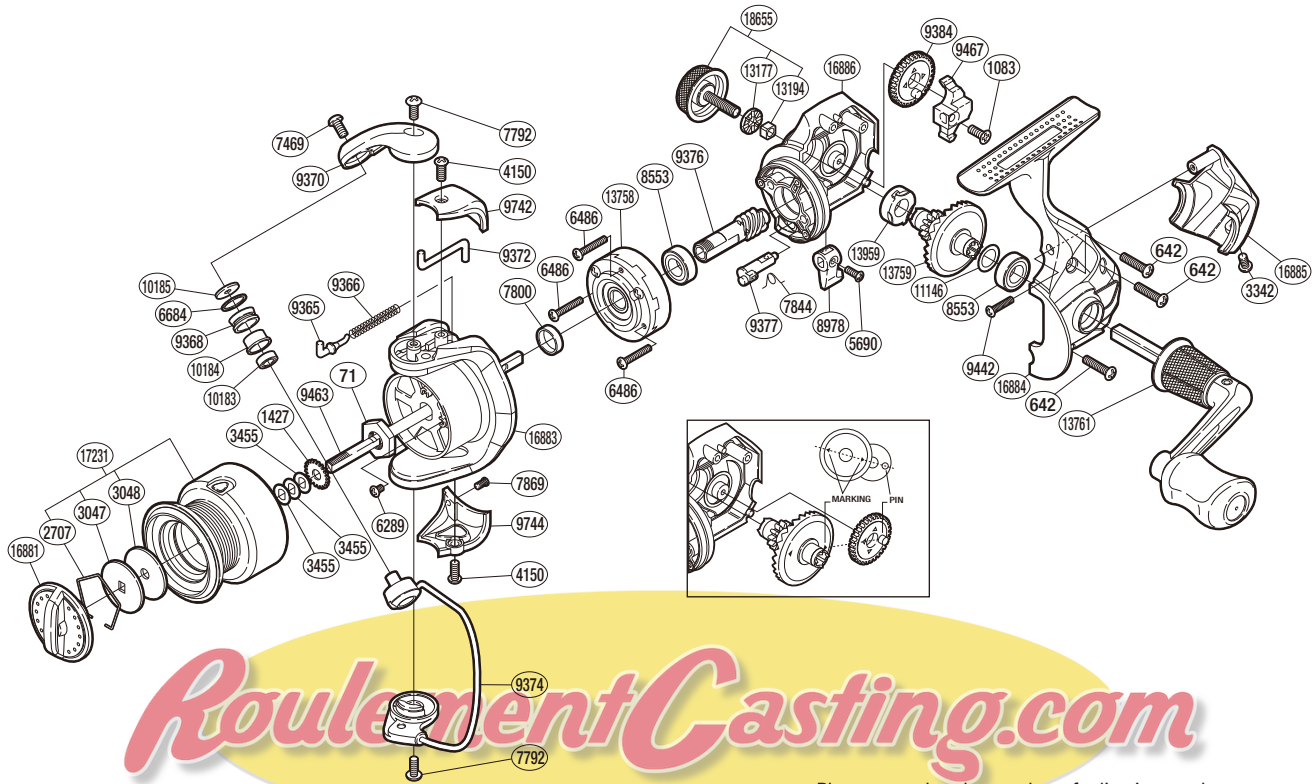

SHIMANO

NEXAVE SA-RB

NEX-1000FD

Please note that the number of adjusting washers may not be the same as shown in the exploded views. (Adjustment will vary with each individual product.)

(51SG711004U)

Part No.	Description	Part No.	Description	Part No.	Description
RD 0071	Rotor Nut	RD 7869	Screw	RD10184	Line Roller Bushing
RD 0642	Screw	RD 8553	Ball Bearing	RD10185	Line Roller Washer
RD 1083	Screw	RD 8978	Anti-Reverse Lever	RD11146	Washer
RD 1427	Spool Support	RD 9365	Bail Spring Guide	RD13177	Handle Screw Cap Spacer
RD 2707	Drag Washers Retainer	RD 9366	Bail Spring	RD13194	Handle Screw Lock
RD 3047	Key Washer	RD 9368	Line Roller	RD13758	Roller Clutch Assembly
RD 3048	Drag Washer	RD 9370	Bail Arm	RD13759	Drive Gear
RD 3342	Screw	RD 9372	Bail Trip Lever	RD13761	Handle Assembly
RD 3455	Spool Washer	RD 9374	Bail Assembly	RD13959	Drive Gear Bushing
RD 4150	Screw	RD 9376	Pinion Gear	RD16881	Drag Knob
RD 5690	Screw	RD 9377	Anti-Reverse Cam	RD16883	Rotor
RD 6289	Screw	RD 9384	Oscillating Gear	RD16884	Side Cover
RD 6486	Screw	RD 9442	Screw	RD16885	Rear Protector
RD 6684	Line Roller Spacer	RD 9463	Main Shaft	RD16886	Body
RD 7469	Screw	RD 9467	Oscillating Slider	RD17231	Spool Assembly
RD 7792	Screw	RD 9742	Bail Spring Cover	RD18655	Handle Screw Cap
RD 7800	Rotor Ring	RD 9744	Bail Hold Support Guard		
RD 7844	Anti-Reverse Cam Spring	RD10183	Ball Bearing		