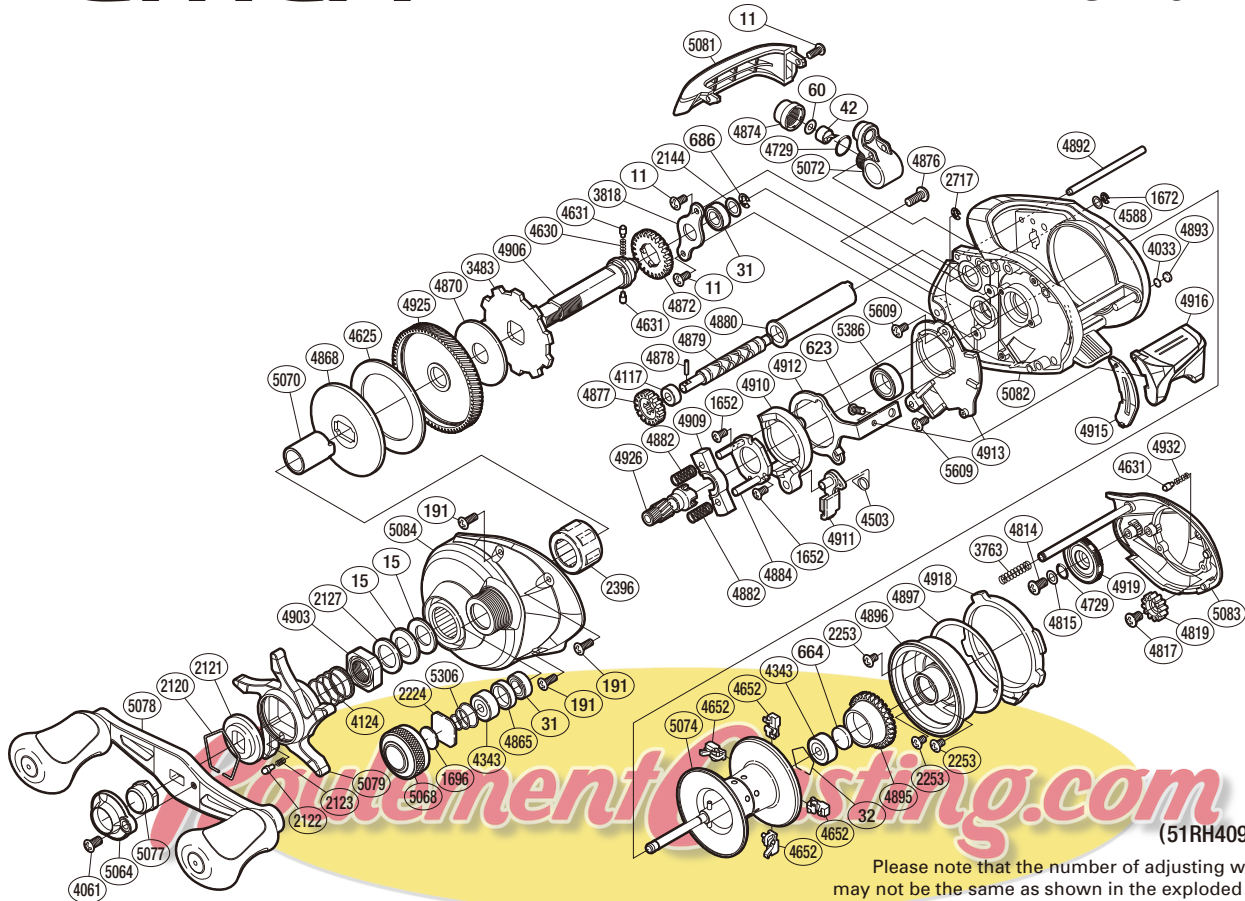

## CI-201IHG

(51RH409201U)

Please note that the number of adjusting washers may not be the same as shown in the exploded views. (Adjustment will vary with each individual product.)

Part No.	Description	Part No.	Description	Part No.	Description
BNT0011	Screw	BNT4503	Clutch Pawl Spring	BNT4910	Clutch Cam
BNT0015	Drag Spring Washer	BNT4588	Washer	BNT4911	Clutch Pawl
BNT0031	Ball Bearing	BNT4625	Drag Washer	BNT4912	Clutch Plate
BNT0032	Bearing Retainer	BNT4630	Idle Gear Spring	BNT4913	Clutch Guard
BNT0042	Line Guide Pawl	BNT4631	Idle Gear Pin	BNT4915	Clutch Bar Guide
BNT0060	Spacer	BNT4652	Brake Shoe	BNT4916	Quick-Fire II Clutch Bar
BNT0191	Screw	BNT4729	O Ring	BNT4918	Side Plate Cam Lever
BNT0623	Screw	BNT4814	Screw	BNT4919	Brake Dial
BNT0664	Spacer B	BNT4815	Washer	BNT4925	Drive Gear
BNT0686	E Lock	BNT4817	Screw	BNT4926	Pinion Gear
BNT1652	Screw	BNT4819	Idle Gear	BNT4932	Click Spring
BNT1672	E Lock	BNT4865	Bearing Spacer	BNT5064	Handle Nut Plate
BNT1696	Cast Control Spacer	BNT4868	Key Washer	BNT5068	Cast Control Cap
BNT2120	Click Plate Retainer	BNT4870	Drag Washer	BNT5070	Roller Clutch Inner Tube
BNT2121	Star Drag Click Plate	BNT4872	Idle Gear	BNT5072	Line Guide
BNT2122	Click Pin	BNT4874	Pawl Cap	BNT5074	Spool Assembly
BNT2123	Click Spring	BNT4876	Screw	BNT5077	Handle Nut
BNT2127	Star Drag Spacer	BNT4877	Idle Gear	BNT5078	Handle Assembly
BNT2144	Washer	BNT4878	Worm Shaft Pin	BNT5079	Star Drag
BNT2224	Spool Tension Spacer	BNT4879	Worm Shaft	BNT5081	Level Wind Protector
BNT2253	Screw	BNT4880	Level Wind Guard	BNT5082	One-Piece Frame
BNT2396	Roller Clutch Bearing	BNT4882	Yoke Spring	BNT5083	Right Side Plate
BNT2717	E Lock	BNT4884	Clutch Cam Retainer	BNT5084	Left Side Plate
BNT3483	Anti-Reverse Ratchet	BNT4892	Stabilizer Bar	BNT5306	Spool Tension Spring
BNT3763	Side Plate Spring	BNT4893	Anti-Thrust Washer	BNT5386	Ball Bearing
BNT3818	Drive Shaft Retainer	BNT4895	Brake Ring Gear	BNT5609	Screw
BNT4033	Washer	BNT4896	Brake Case		
BNT4061	Screw	BNT4897	Washer	BNT4652	Brake Shoe (accessory)
BNT4117	Bushing	BNT4903	Star Drag Nut		
BNT4124	Star Drag Spring	BNT4906	Drive Shaft		
BNT4343	Ball Bearing	BNT4909	Yoke	BNT4692	B-100 Oil (accessory)