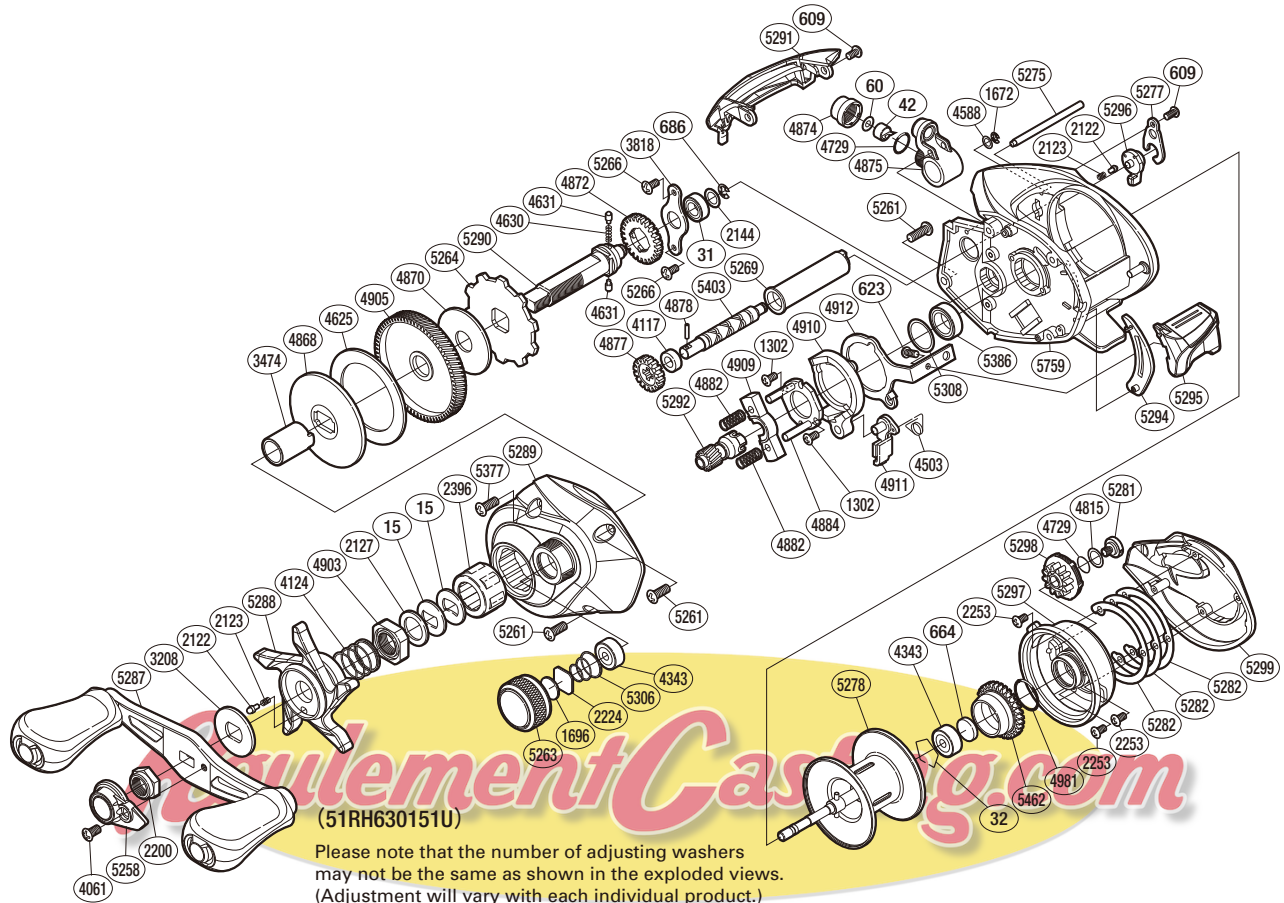

SHIMANO

CASITAS

CASITAS-151

| Part No. | Description | Part No. | Description | Part No. | Description |
|----------|--------------------------|----------|----------------------|----------|-----------------------|
| BNT0015 | Drag Spring Washer | BNT4588 | Washer | BNT5275 | Stabilizer Bar |
| BNT0031 | Ball Bearing | BNT4625 | Drag Washer | BNT5277 | Cam Lever Retainer |
| BNT0032 | Bearing Retainer | BNT4630 | Idle Gear Spring | BNT5278 | Spool Assembly |
| BNT0042 | Line Guide Pawl | BNT4631 | Idle Gear Pin | BNT5281 | Screw |
| BNT0060 | Spacer | BNT4729 | O Ring | BNT5282 | Washer |
| BNT0609 | Screw | BNT4815 | Washer | BNT5287 | Handle Assembly |
| BNT0623 | Screw | BNT4868 | Key Washer | BNT5288 | Star Drag |
| BNT0664 | Spacer B | BNT4870 | Drag Washer | BNT5289 | Left Side Plate |
| BNT0686 | E Lock | BNT4872 | Idle Gear | BNT5290 | Drive Shaft |
| BNT1302 | Clutch Cam Screw | BNT4874 | Pawl Cap | BNT5291 | Level Wind Protector |
| BNT1672 | E Lock | BNT4875 | Line Guide | BNT5292 | Pinion Gear |
| BNT1696 | Cast Control Spacer | BNT4877 | Idle Gear | BNT5294 | Clutch Bar Guide |
| BNT2122 | Click Pin | BNT4878 | Worm Shaft Pin | BNT5295 | Clutch Lever |
| BNT2123 | Click Spring | BNT4882 | Yoke Spring | BNT5296 | Side Plate Cam Lever |
| BNT2127 | Star Drag Spacer | BNT4884 | Clutch Cam Retainer | BNT5297 | Brake Case |
| BNT2144 | Washer | BNT4903 | Star Drag Nut | BNT5298 | Brake Dial |
| BNT2200 | Handle Nut | BNT4905 | Drive Gear | BNT5299 | Right Side Plate |
| BNT2224 | Spool Tension Spacer | BNT4909 | Yoke | BNT5306 | Spool Tension Spring |
| BNT2253 | Screw | BNT4910 | Clutch Cam | BNT5308 | Washer |
| BNT2396 | Roller Clutch Bearing | BNT4911 | Clutch Pawl | BNT5377 | Screw |
| BNT3208 | Star Drag Click Plate | BNT4912 | Clutch Plate | BNT5386 | Ball Bearing |
| BNT3474 | Roller Clutch Inner Tube | BNT4981 | O Ring | BNT5403 | Worm Shaft |
| BNT3818 | Drive Shaft Retainer | BNT5258 | Handle Nut Plate | BNT5462 | Brake Ring Gear |
| BNT4061 | Screw | BNT5261 | Screw | BNT5759 | Frame Assembly |
| BNT4117 | Bushing | BNT5263 | Cast Control Cap | | |
| BNT4124 | Star Drag Spring | BNT5264 | Anti-Reverse Ratchet | | |
| BNT4343 | Ball Bearing | BNT5266 | Screw | | |
| BNT4503 | Clutch Pawl Spring | BNT5269 | Level Wind Guard | BNT4692 | B-100 Oil (accessory) |