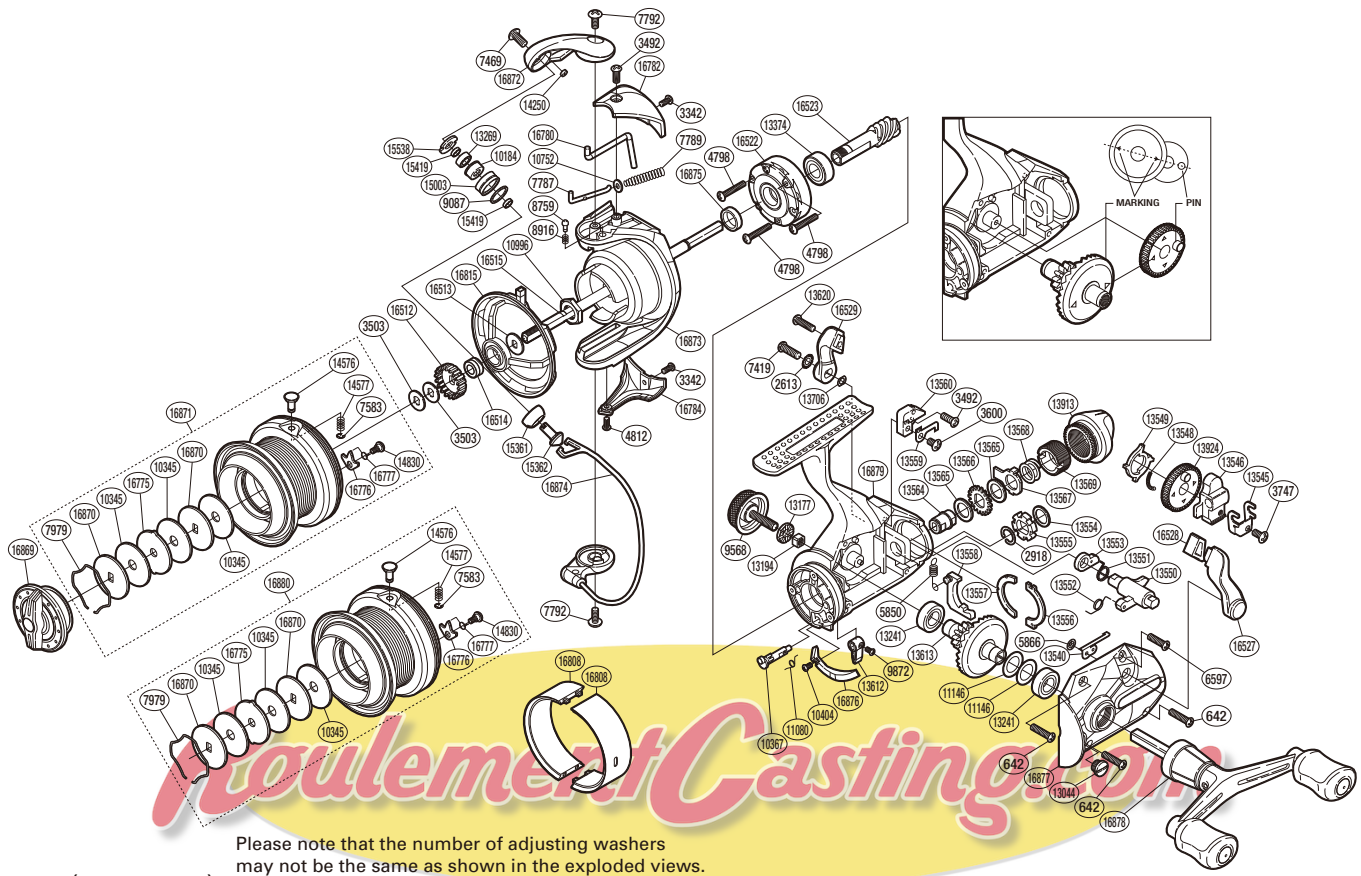

SHIMANO

BAITRUNNER X-AERO S A-RB BTRX25FA

Please note that the number of adjusting washers may not be the same as shown in the exploded views. (Adjustment will vary with each individual product.)

(51SH372500G)