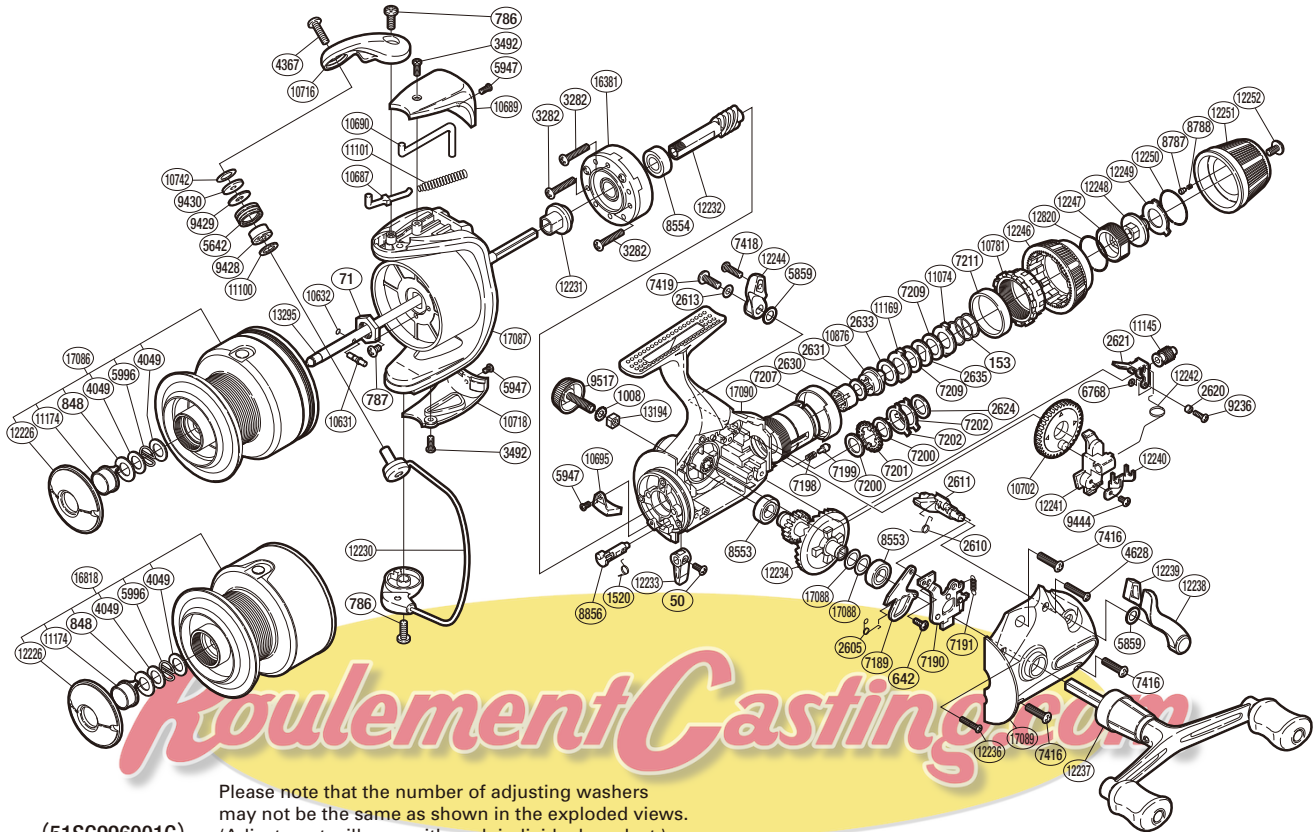

# SHIMANO

**BAITRUNNER DL**  **A-RB**

**BTRDL-6000RB**

Please note that the number of adjusting washers may not be the same as shown in the exploded views. (Adjustment will vary with each individual product.)