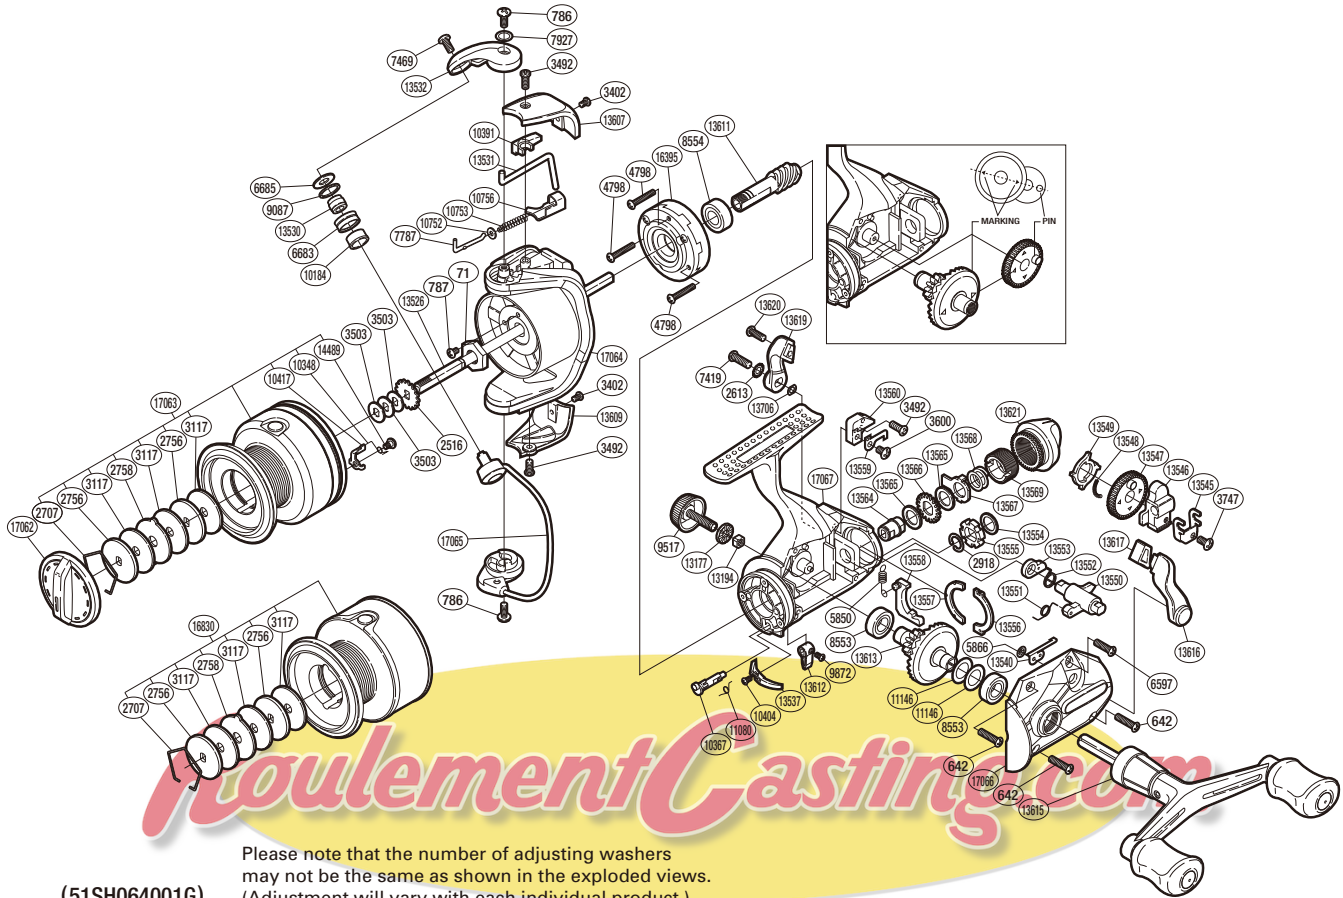

SHIMANO

BAITRUNNER DL S A-RB

BTRDL-4000FB

Please note that the number of adjusting washers may not be the same as shown in the exploded views. (Adjustment will vary with each individual product.)

(51SH064001G)