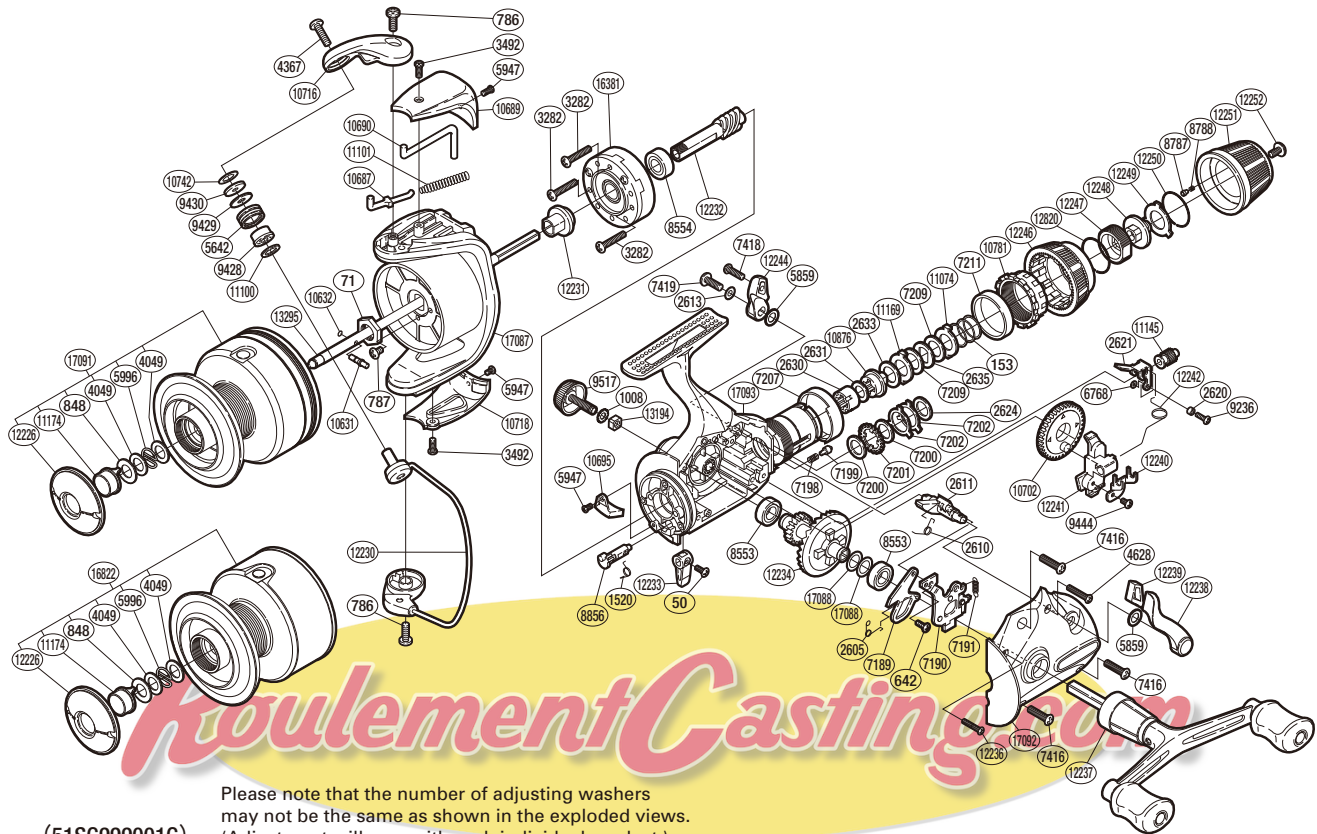

# SHIMANO

**BAITRUNNER DL**  A-RB

**BTRDL-10000RB**

Please note that the number of adjusting washers may not be the same as shown in the exploded views. (Adjustment will vary with each individual product.)