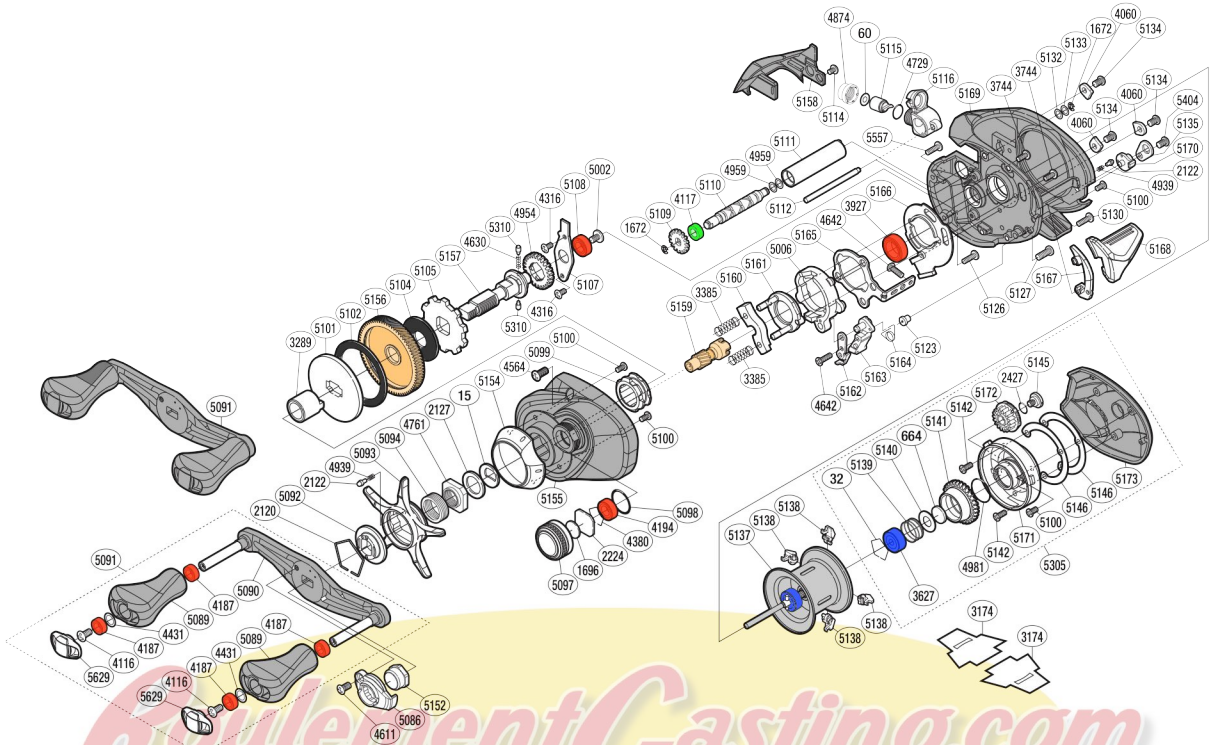

# SHIMANO

ALDEBARAN  A-RB

ALD-51

Please note that the number of adjusting washers may not be the same as shown in the exploded views. (Adjustment will vary with each individual product.)

(51RH900051X)