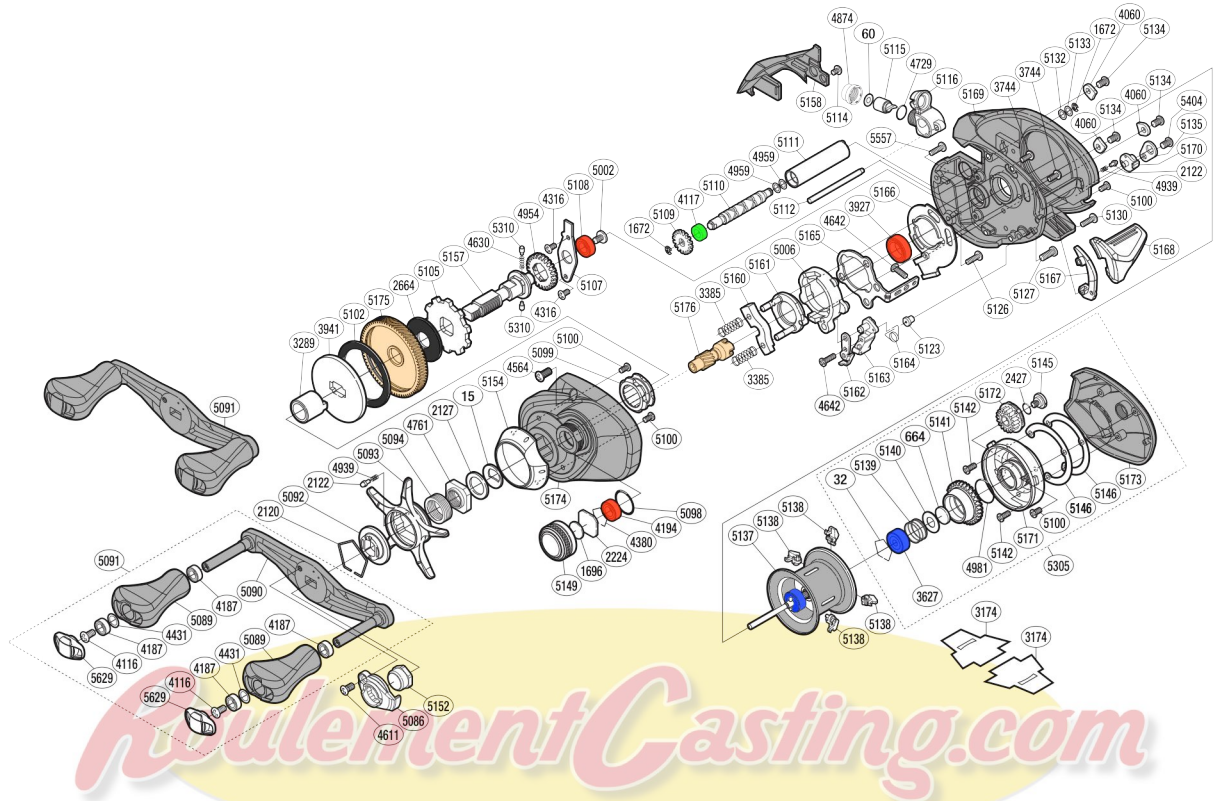

SHIMANO

ALDEBARAN S A-RB

ALD-51HG

Please note that the number of adjusting washers may not be the same as shown in the exploded views. (Adjustment will vary with each individual product.)

(51RH900151X)