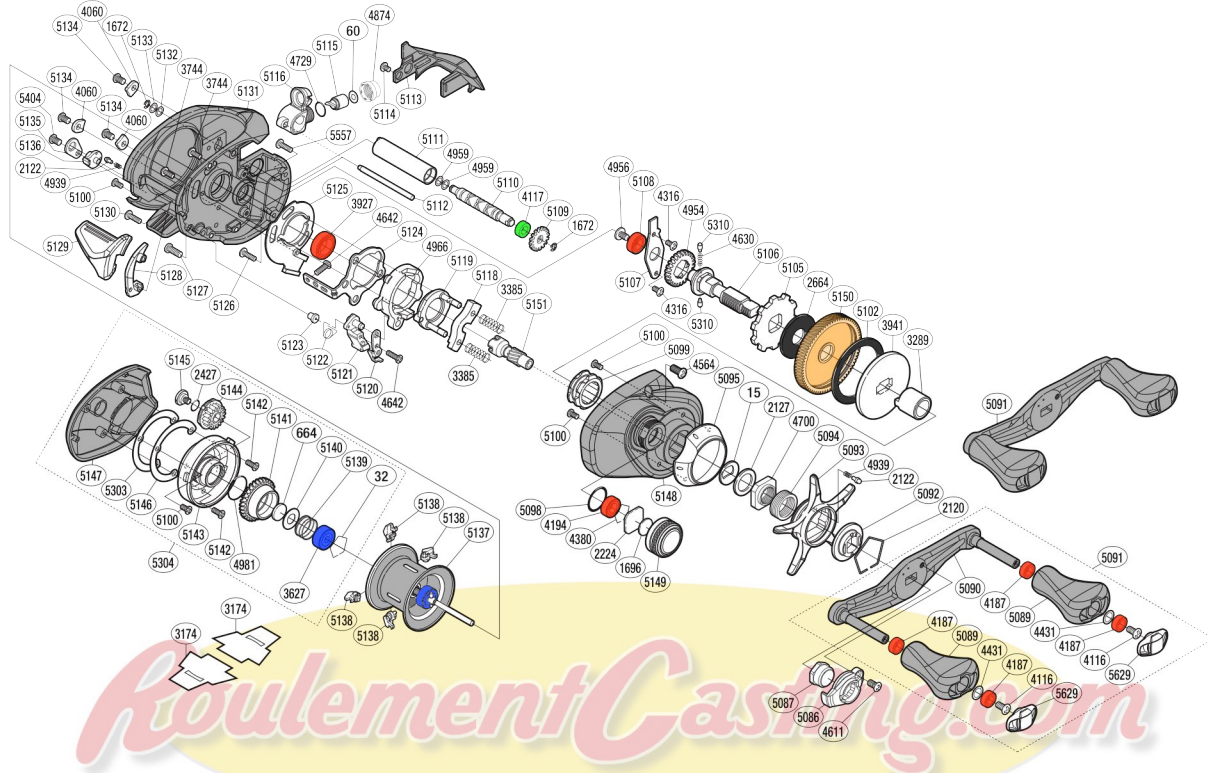

# SHIMANO

*ALDEBARAN* S A-RB

**ALD-50HG**

Please note that the number of adjusting washers may not be the same as shown in the exploded views. (Adjustment will vary with each individual product.)  
(51RH900150X)