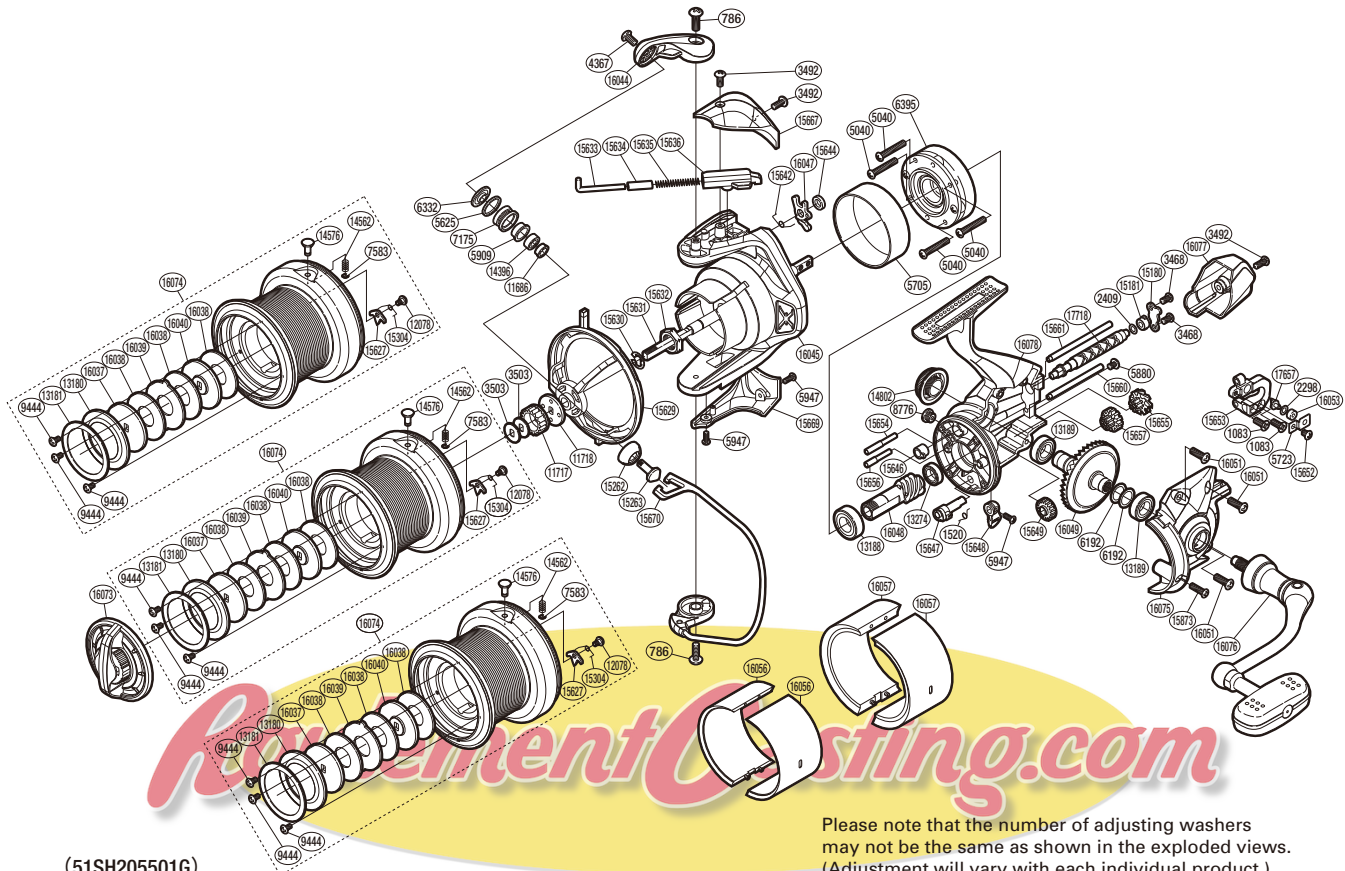

SHIMANO

ULTEGRA CI4+ XTB S A-RB

ULCI4+ 5500XTB

(51SH205501G)

Please note that the number of adjusting washers may not be the same as shown in the exploded views. (Adjustment will vary with each individual product.)