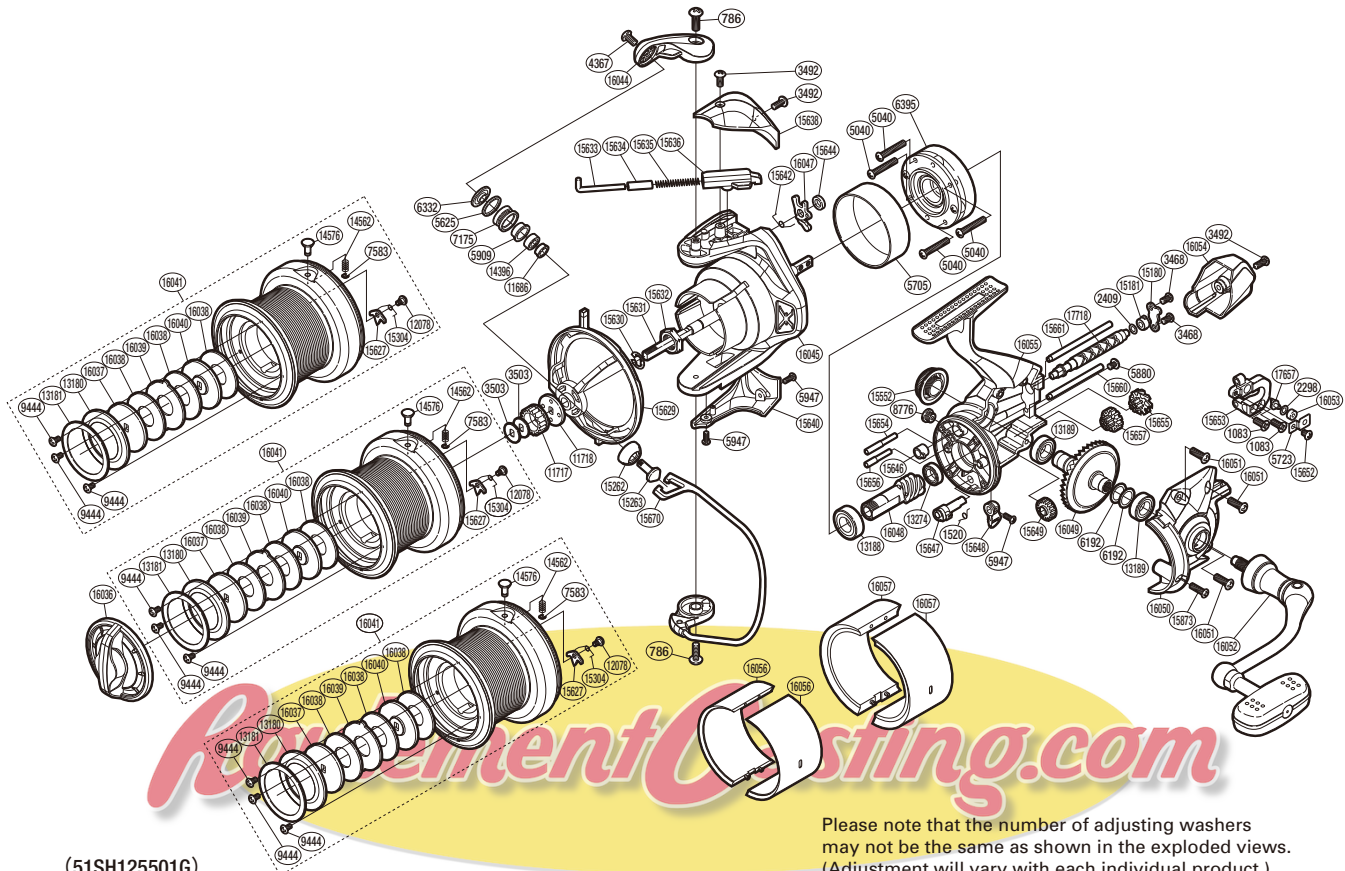

# SHIMANO

ULTEGRA C14+ XSB S A-RB

ULCI4+ 5500XSB

(51SH125501G)

Please note that the number of adjusting washers may not be the same as shown in the exploded views. (Adjustment will vary with each individual product.)