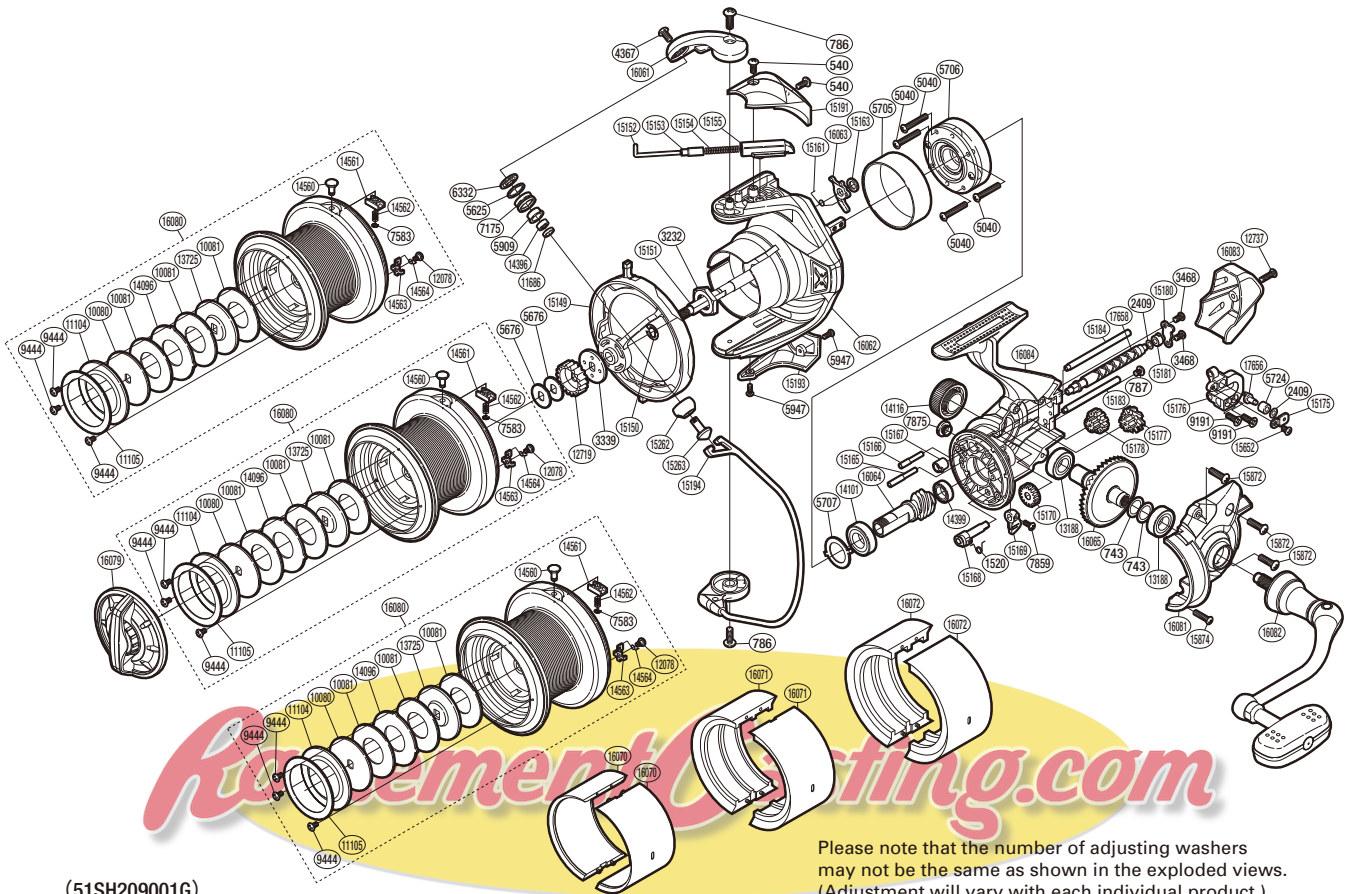

## ULTEGRA CI4+ XTB SA-RB ULCI4+ 14000XTB

(51SH209001G)

Please note that the number of adjusting washers may not be the same as shown in the exploded views. (Adjustment will vary with each individual product.)