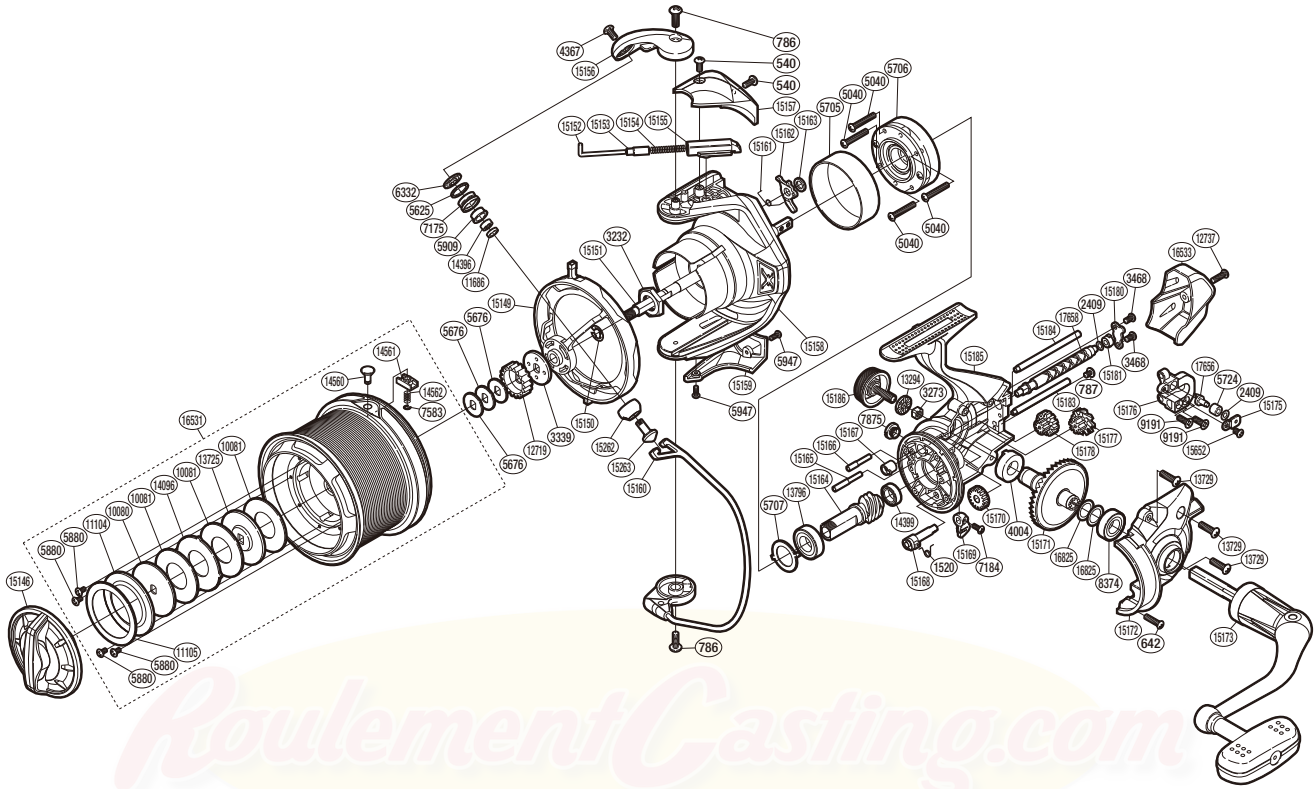

SHIMANO

ULTEGRA S A-RB

14ULT35XSC

Please note that the number of adjusting washers may not be the same as shown in the exploded views.

(51SG0873500G)

(Adjustment will vary with each individual product.)

Part No.	Description	Part No.	Description	Part No.	Description
RD 0540	Screw	RD11105	Seal Plate B	RD15166	Idle Gear C Shaft
RD 0642	Screw	RD11686	Bearing Spacer	RD15167	Worm Bushing (Front) ***
RD 0786	Screw	RD12719	Spool Support A	RD15168	Anti-Reverse Cam
RD 0787	Nut Lock Screw	RD12737	Screw	RD15169	Anti-Reverse Lever
RD 1520	Anti-Reverse Cam Spring	RD13294	Handle Screw Lock Washer	RD15170	Idle Gear *
RD 2409	Spacer ***	RD13725	Key Washer	RD15171	Drive Gear *
RD 3232	Rotor Nut	RD13729	Screw	RD15172	Side Cover
RD 3273	Handle Screw Lock	RD13796	Ball Bearing **	RD15173	Handle Assembly
RD 3339	Spool Support B	RD14096	Eared Washer	RD15175	Oscillating Pawl Cover
RD 3468	Screw	RD14396	Ball Bearing ****	RD15176	Oscillating Slider
RD 4004	Drive Gear Bushing **	RD14399	Ball Bearing **	RD15177	Idle Gear B *
RD 4367	Line Roller Screw ****	RD14560	Line Clip	RD15178	Idle Gear C *
RD 5040	Screw	RD14561	Line Clip Holder	RD15180	Worm Shaft Retainer
RD 5625	Line Roller Spacer ****	RD14562	Line Clip Spring	RD15181	Worm Bushing (Rear) ***
RD 5676	Spool Washer	RD15146	Drag Knob	RD15183	Oscillating Guide A
RD 5705	Roller Clutch Ring	RD15149	Line Safety Guard	RD15184	Oscillating Guide B
RD 5706	Roller Clutch Assembly	RD15150	E Lock	RD15185	Body
RD 5707	Bearing Washer	RD15151	Main Shaft	RD15186	Handle Screw Cap
RD 5724	Oscillating Slider Bushing ***	RD15152	Bail Spring Guide A	RD15262	Line Roller Support Cover ****
RD 5880	Screw	RD15153	Bail Spring Guide A Support	RD15263	Line Roller Support ****
RD 5909	Line Roller Bushing ****	RD15154	Bail Spring	RD15652	Screw
RD 5947	Screw	RD15155	Bail Spring Guide B	RD16531	Spool Assembly
RD 6332	Line Roller Washer ****	RD15156	Bail Arm	RD16533	Rear Protector
RD 7175	Line Roller ****	RD15157	Bail Spring Cover	RD16825	Washer **
RD 7184	Anti-Reverse Cam Plate Screw	RD15158	Rotor	RD17656	Oscillating Pawl ***
RD 7583	E Lock	RD15159	Bail Hold Support Guard	RD17658	Worm Shaft ***
RD 7875	Oil Cap	RD15160	Bail Assembly		
RD 8374	Ball Bearing **	RD15161	Lever Spring		
RD 9191	Screw	RD15162	Bail Trip Lever	PK 0119	Gear Set *
RD10080	Key Washer	RD15163	Washer	PK 0270	Bearing Set **
RD10081	Drag Washer	RD15164	Pinion Gear *	PK 0359	Oscillation Set ****
RD11104	Seal Plate A	RD15165	Idle Gear B Shaft	PK 0211	Line Roller Set ****