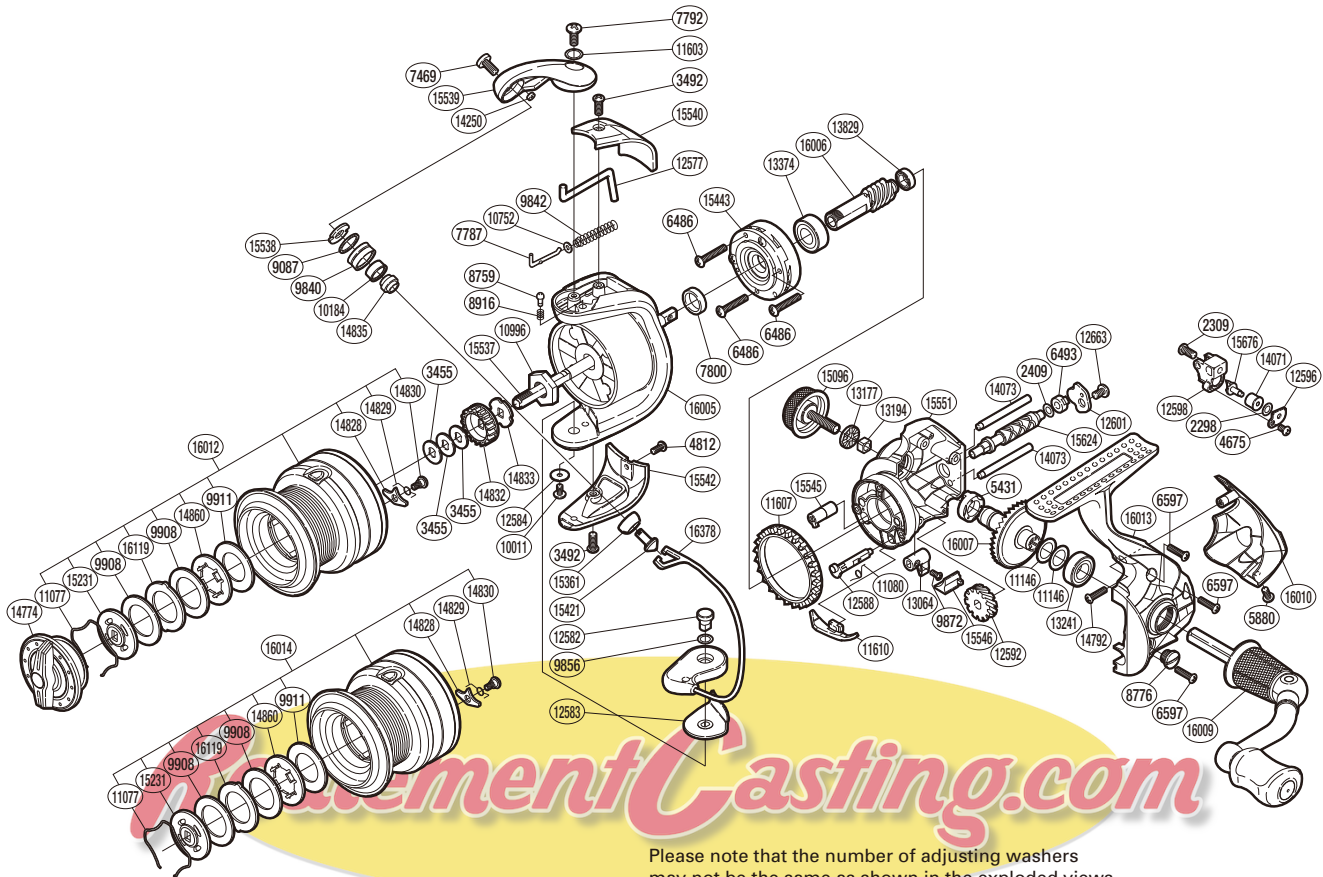

SHIMANO

TECHNIUM SA-RB

TEC-3000SFD

(51SG763103G)

Please note that the number of adjusting washers may not be the same as shown in the exploded views. (Adjustment will vary with each individual product.)

Part No.	Description	Part No.	Description	Part No.	Description
RD 2298	Spacer ***	RD11146	Washer **/*****	RD15096	Handle Screw Cap
RD 2309	Screw	RD11603	Washer	RD15231	Key Washer
RD 2409	Spacer ***	RD11607	Friction Ring	RD15361	Line Roller Support Cover *
RD 3455	Spool Washer	RD11610	Bail Trip Strike	RD15421	Line Roller Support *
RD 3492	Screw	RD12577	Bail Trip Lever	RD15443	Roller Clutch Assembly
RD 4675	Screw	RD12582	Bail Hold Support Shaft	RD15537	Main Shaft
RD 4812	Screw	RD12583	Bail Hold Support Spacer	RD15538	Line Roller Plate *
RD 5431	Drive Gear Bushing *****	RD12584	Washer	RD15539	Bail Arm
RD 5880	Screw	RD12588	Anti-Reverse Cam	RD15540	Bail Spring Cover
RD 6486	Screw	RD12592	Idle Gear **	RD15542	Bail Hold Support Guard
RD 6493	Worm Bushing (rear) ***	RD12596	Oscillating Pawl Cover	RD15545	Worm Bushing (front) ***
RD 6597	Screw	RD12598	Oscillating Slider	RD15546	Anti-Reverse Lever Cover
RD 7469	Screw *	RD12601	Worm Shaft Retainer	RD15551	Body
RD 7787	Bail Spring Guide A	RD12663	Screw	RD15624	Worm Shaft ***
RD 7792	Screw	RD13064	Anti-Reverse Lever	RD15676	Oscillating Pawl ***
RD 7800	Rotor Ring	RD13177	Handle Screw Cap Spacer	RD16005	Rotor
RD 8759	Click Pin	RD13194	Handle Screw Lock	RD16006	Pinion Gear **
RD 8776	Oil Cap	RD13241	Ball Bearing *****	RD16007	Drive Gear **
RD 8916	Click Spring	RD13374	Ball Bearing *****	RD16009	Handle Assembly
RD 9087	Line Roller Spacer *	RD13829	Ball Bearing *****	RD16010	Rear Protector
RD 9840	Line Roller *	RD14071	Oscillating Slider Bushing ***	RD16012	Spool Assembly
RD 9842	Bail Spring	RD14073	Oscillating Guide	RD16013	Side Cover
RD 9856	Washer	RD14250	Line Roller Oil Cap	RD16119	Eared Washer
RD 9872	Screw	RD14774	Drag Knob	RD16378	Bail Assembly
RD 9908	Drag Washer	RD14792	Screw		
RD 9911	Drag Washer	RD14828	Drag Click *****	RD16014	Spare Spool Assembly
RD10011	Screw	RD14829	Drag Click Spring *****		
RD10184	Line Roller Bushing *	RD14830	Screw *****	PK 0205	Line Roller Set *
RD10752	Bail Spring Guide A Support	RD14832	Spool Support A	PK 0208	Gear Set **
RD10996	Rotor Nut	RD14833	Spool Support B	PK 0293	Oscillation Set ***
RD11077	Drag Washers Retainer	RD14835	Line Roller Collar *	PK 0134	Bearing Set *****
RD11080	Anti-Reverse Cam Spring	RD14860	Key Washer	PK 0085	Drag Clicker Set *****