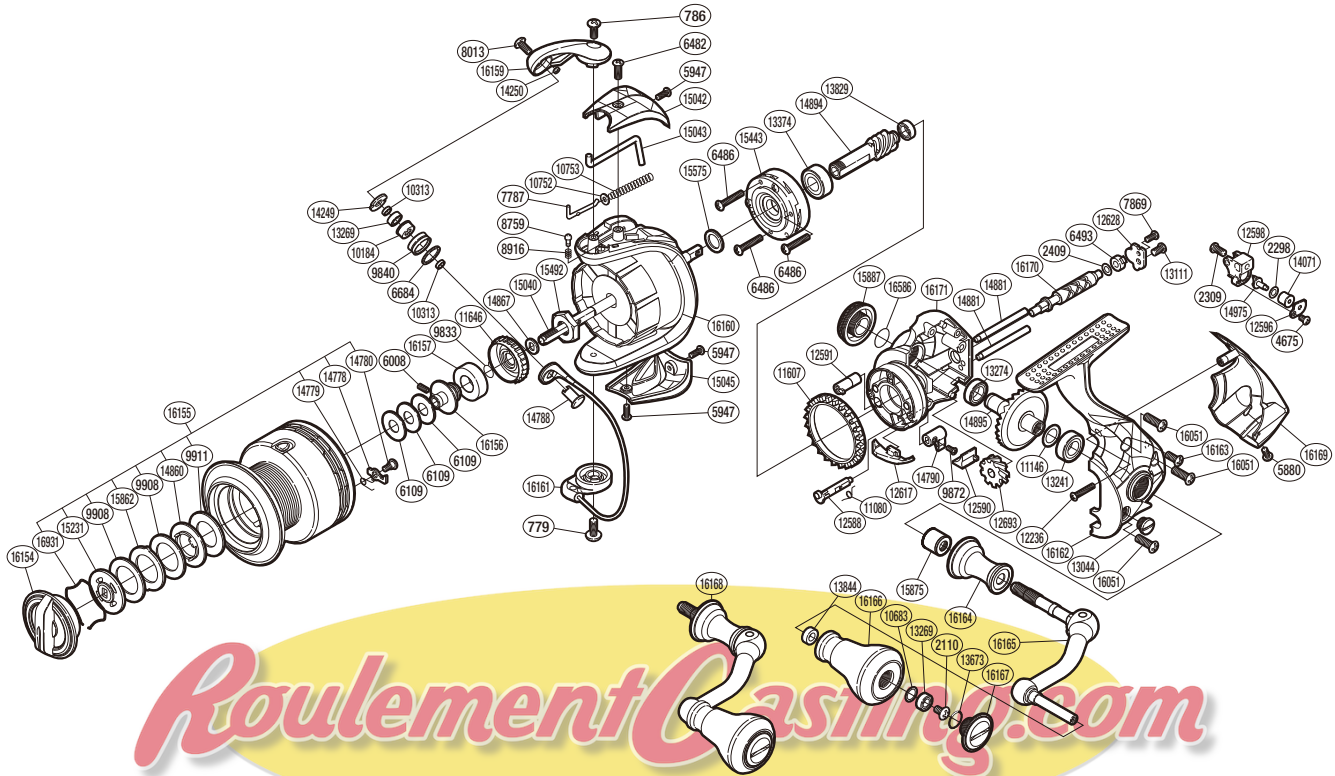

SHIMANO

STRADIC **C14+** SA-RB

STCI4+4000FA

Please note that the number of adjusting washers may not be the same as shown in the exploded views. (Adjustment will vary with each individual product.)

(51SE794001U)