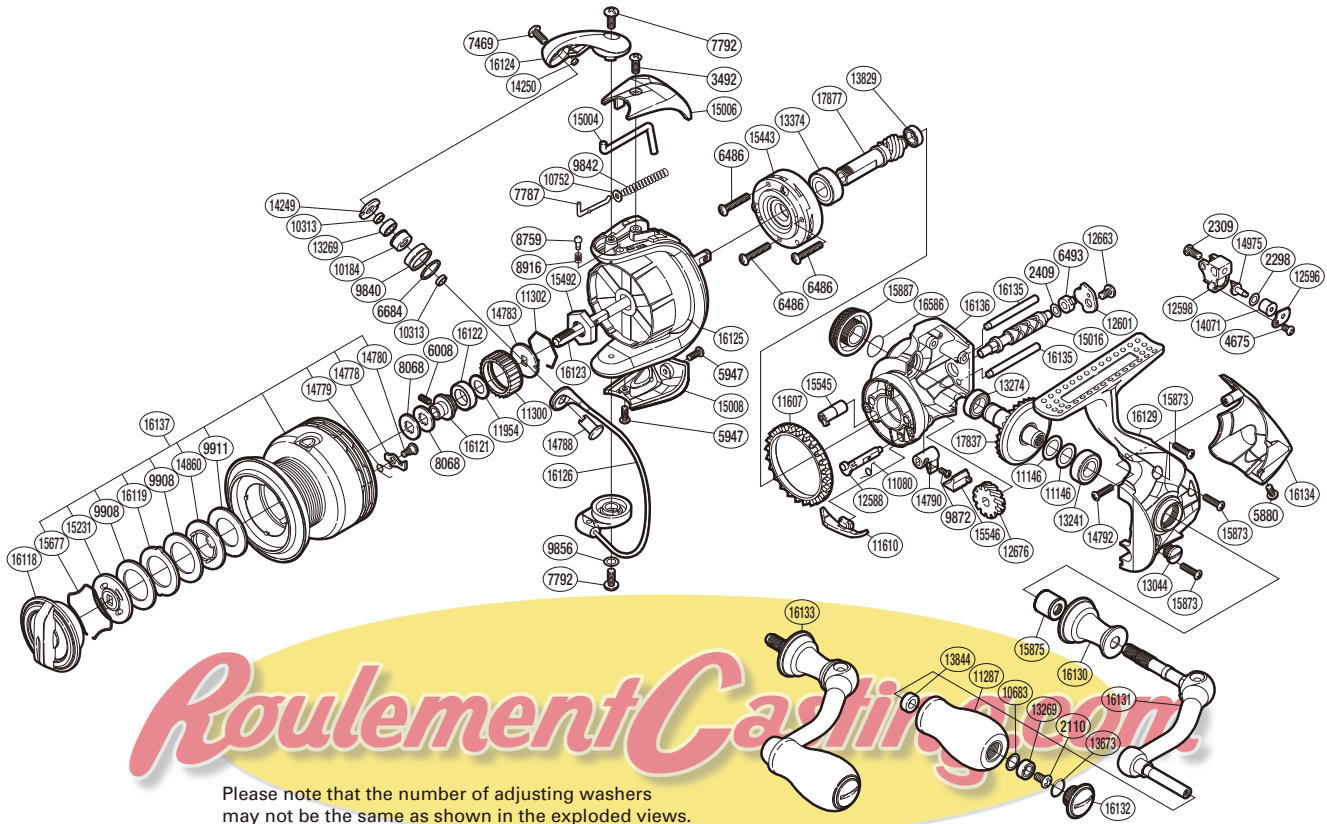

# SHIMANO

STRADIC **C14+** SA-RB

**STCI4+3000FA**

Please note that the number of adjusting washers may not be the same as shown in the exploded views. (Adjustment will vary with each individual product.)