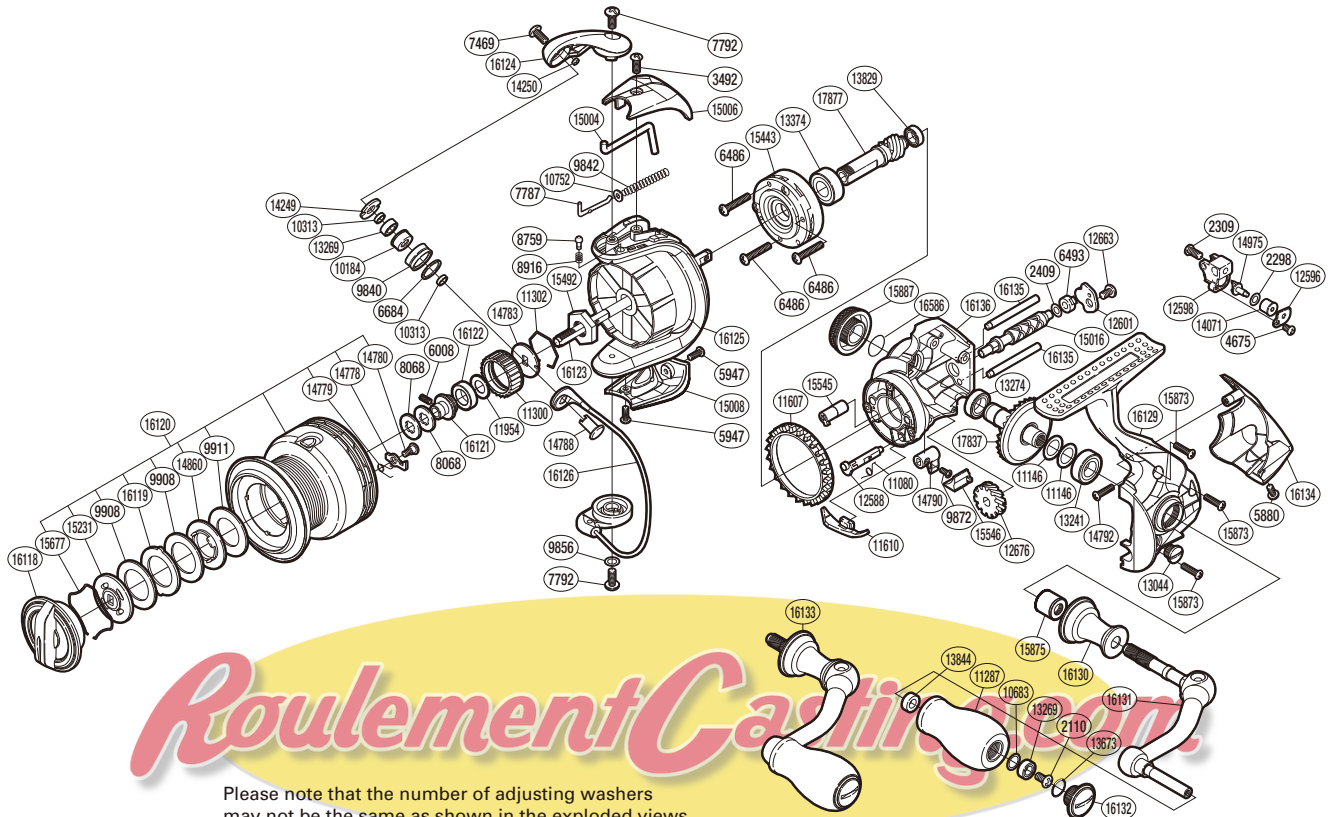

SHIMANO

STRADIC **C14+** SA-RB

STCI4+2500FA

Please note that the number of adjusting washers may not be the same as shown in the exploded views. (Adjustment will vary with each individual product.)

(51SE792501U)