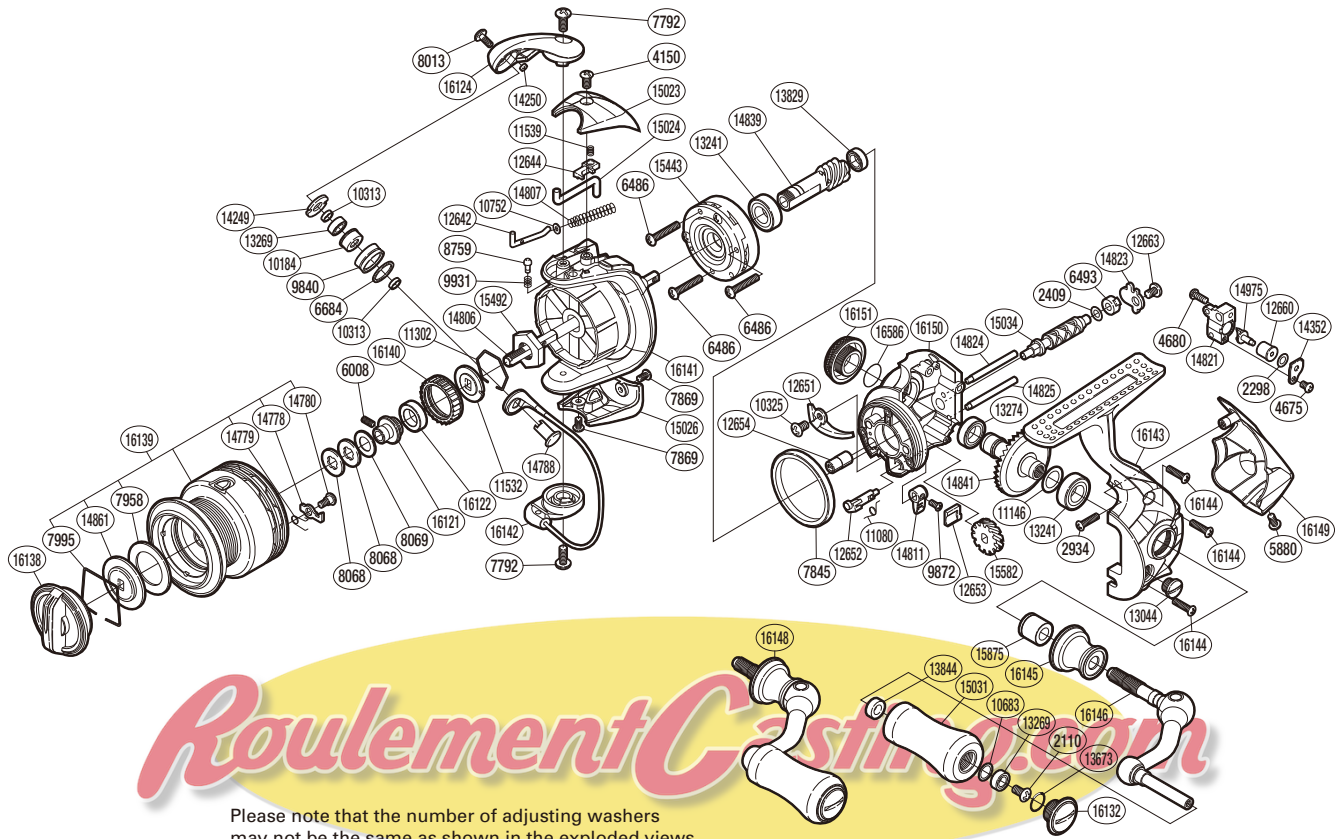

SHIMANO

STRADIC **C14+** SA-RB

STCI4+1000FA

Please note that the number of adjusting washers may not be the same as shown in the exploded views. (Adjustment will vary with each individual product.)

(51SE791001U)