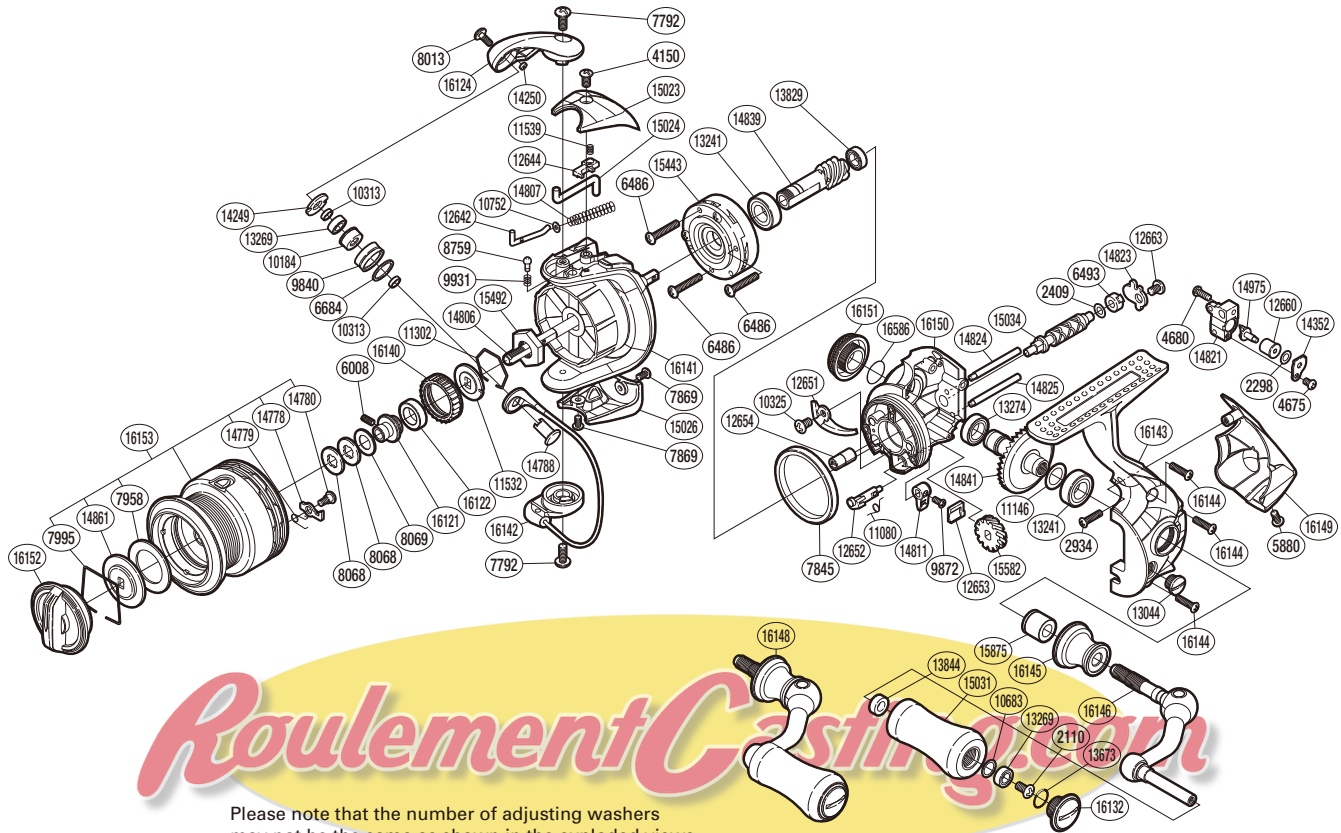

SHIMANO

STRADIC **C14+** SA-RB

STCI4+1000FAML

Please note that the number of adjusting washers may not be the same as shown in the exploded views. (Adjustment will vary with each individual product.)

(51SE791101U)