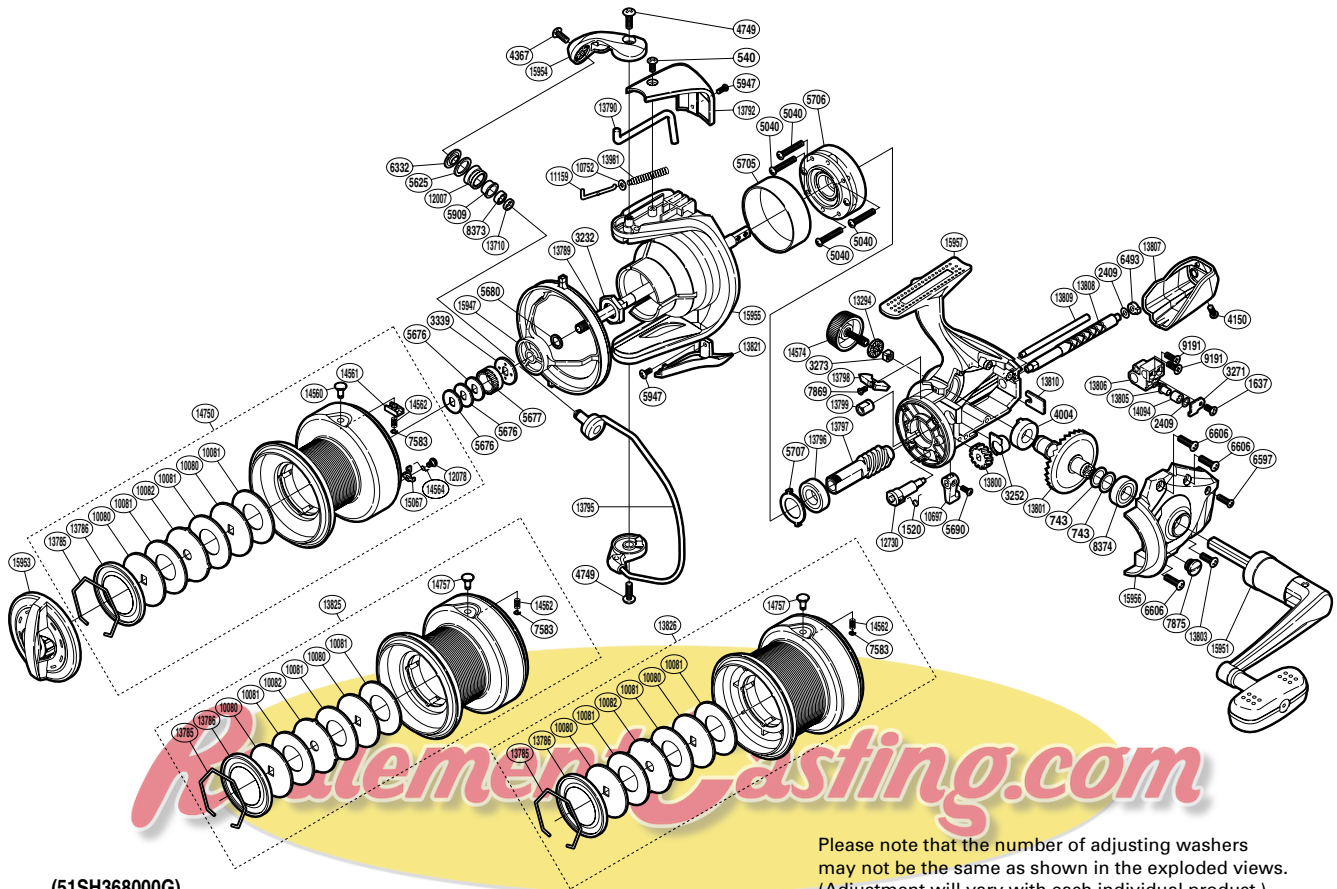

## SPC-8000XTA

(51SH368000G)

Please note that the number of adjusting washers may not be the same as shown in the exploded views. (Adjustment will vary with each individual product.)

Part No.	Description	Part No.	Description	Part No.	Description
RD 0540	Screw	RD 7583	E Lock	RD13803	Screw
RD 0743	Washer	RD 7869	Screw	RD13805	Oscillating Pawl
RD 1520	Anti-Reverse Cam Spring	RD 7875	Oil Cap	RD13806	Oscillating Slider
RD 1637	Screw	RD 8373	Ball Bearing	RD13807	Rear Protector
RD 2409	Spacer	RD 8374	Ball Bearing	RD13808	Worm Shaft
RD 3232	Rotor Nut	RD 9191	Screw	RD13809	Oscillating Guide
RD 3252	Bushing	RD10080	Key Washer	RD13810	Worm Shaft Retainer
RD 3271	Oscillating Pawl Cover	RD10081	Drag Washer	RD13821	Bail Hold Support Guard
RD 3273	Handle Screw Lock	RD10082	Eared Washer	RD13981	Bail Spring
RD 3339	Spool Support B	RD10697	Anti-Reverse Lever	RD14094	Oscillating Slider Bushing
RD 4004	Drive Gear Bushing	RD10752	Bail Spring Guide A Support	RD14560	Line Clip
RD 4150	Screw	RD11159	Bail Spring Guide A	RD14561	Line Clip Holder
RD 4367	Screw	RD12007	Line Roller	RD14562	Line Clip Spring
RD 4749	Screw	RD12078	Screw	RD14564	Drag Click Spring
RD 5040	Screw	RD12730	Anti-Reverse Cam	RD14574	Handle Screw Cap
RD 5625	Line Roller Spacer	RD13294	Handle Screw Lock Washer	RD14750	Spool Assembly
RD 5676	Spool Washer	RD13710	Bearing Spacer	RD15067	Drag Click
RD 5677	Spool Support A	RD13785	Drag Washers Retainer	RD15947	Line Safety Guard
RD 5680	Spacer	RD13786	Seal Plate	RD15951	Handle Assembly
RD 5690	Screw	RD13789	Main Shaft	RD15953	Drag Knob
RD 5705	Roller Clutch Ring	RD13790	Bail Trip Lever	RD15954	Bail Arm
RD 5706	Roller Clutch Assembly	RD13792	Bail Spring Cover	RD15955	Rotor
RD 5707	Bearing Washer	RD13795	Bail Assembly	RD15956	Side Cover
RD 5909	Line Roller Bushing	RD13796	Ball Bearing	RD15957	Body
RD 5947	Screw	RD13797	Pinion Gear		
RD 6332	Line Roller Washer	RD13798	Bail Trip Strike		
RD 6493	Worm Bushing (rear)	RD13799	Worm Bushing (front)	RD14757	Line Clip
RD 6597	Screw	RD13800	Idle Gear	RD13825	Spare Spool Assembly (7000)
RD 6606	Screw	RD13801	Drive Gear	RD13826	Spare Spool Assembly (6000)