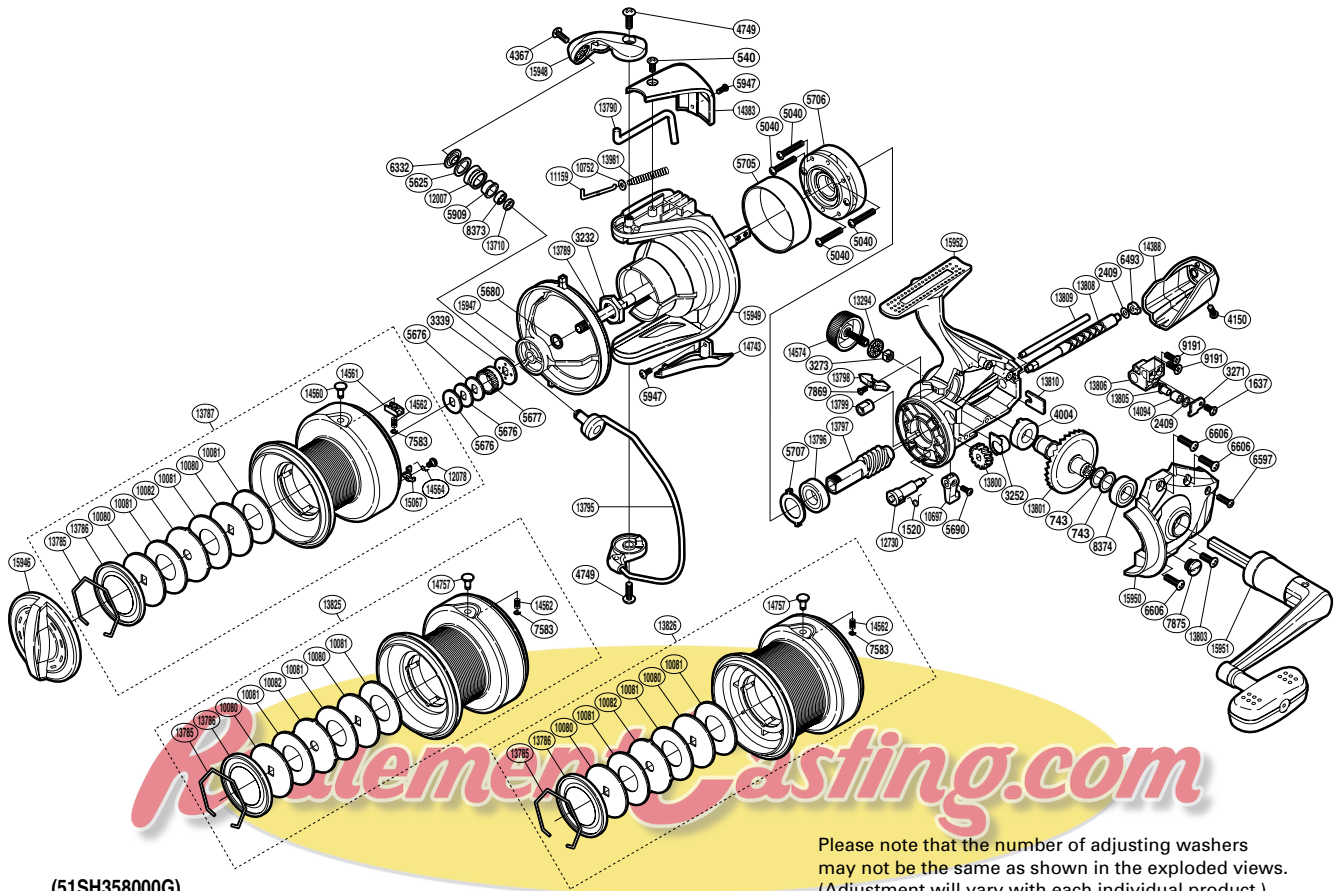

SHIMANO

SPEEDCAST XSA

SPC-8000XSA

(51SH358000G)

Please note that the number of adjusting washers may not be the same as shown in the exploded views. (Adjustment will vary with each individual product.)

Part No.	Description	Part No.	Description	Part No.	Description
RD 0540	Screw	RD 7583	E Lock	RD13803	Screw
RD 0743	Washer	RD 7869	Screw	RD13805	Oscillating Pawl
RD 1520	Anti-Reverse Cam Spring	RD 7875	Oil Cap	RD13806	Oscillating Slider
RD 1637	Screw	RD 8373	Ball Bearing	RD13808	Worm Shaft
RD 2409	Spacer	RD 8374	Ball Bearing	RD13809	Oscillating Guide
RD 3232	Rotor Nut	RD 9191	Screw	RD13810	Worm Shaft Retainer
RD 3252	Bushing	RD10080	Key Washer	RD13981	Bail Spring
RD 3271	Oscillating Pawl Cover	RD10081	Drag Washer	RD14094	Oscillating Slider Bushing
RD 3273	Handle Screw Lock	RD10082	Eared Washer	RD14383	Bail Spring Cover
RD 3339	Spool Support B	RD10697	Anti-Reverse Lever	RD14388	Rear Protector
RD 4004	Drive Gear Bushing	RD10752	Bail Spring Guide A Support	RD14560	Line Clip
RD 4150	Screw	RD11159	Bail Spring Guide A	RD14561	Line Clip Holder
RD 4367	Screw	RD12007	Line Roller	RD14562	Line Clip Spring
RD 4749	Screw	RD12078	Screw	RD14564	Drag Click Spring
RD 5040	Screw	RD12730	Anti-Reverse Cam	RD14574	Handle Screw Cap
RD 5625	Line Roller Spacer	RD13294	Handle Screw Lock Washer	RD14743	Bail Hold Support Guard
RD 5676	Spool Washer	RD13710	Bearing Spacer	RD15067	Drag Click
RD 5677	Spool Support A	RD13785	Drag Washers Retainer	RD15946	Drag Knob
RD 5680	Spacer	RD13786	Seal Plate	RD15947	Line Safety Guard
RD 5690	Screw	RD13787	Spool Assembly	RD15948	Bail Arm
RD 5705	Roller Clutch Ring	RD13789	Main Shaft	RD15949	Rotor
RD 5706	Roller Clutch Assembly	RD13790	Bail Trip Lever	RD15950	Side Cover
RD 5707	Bearing Washer	RD13795	Bail Assembly	RD15951	Handle Assembly
RD 5909	Line Roller Bushing	RD13796	Ball Bearing	RD15952	Body
RD 5947	Screw	RD13797	Pinion Gear		
RD 6332	Line Roller Washer	RD13798	Bail Trip Strike		
RD 6493	Worm Bushing (rear)	RD13799	Worm Bushing (front)	RD14757	Line Clip
RD 6597	Screw	RD13800	Idle Gear	RD13825	Spare Spool Assembly (7000)
RD 6606	Screw	RD13801	Drive Gear	RD13826	Spare Spool Assembly (6000)