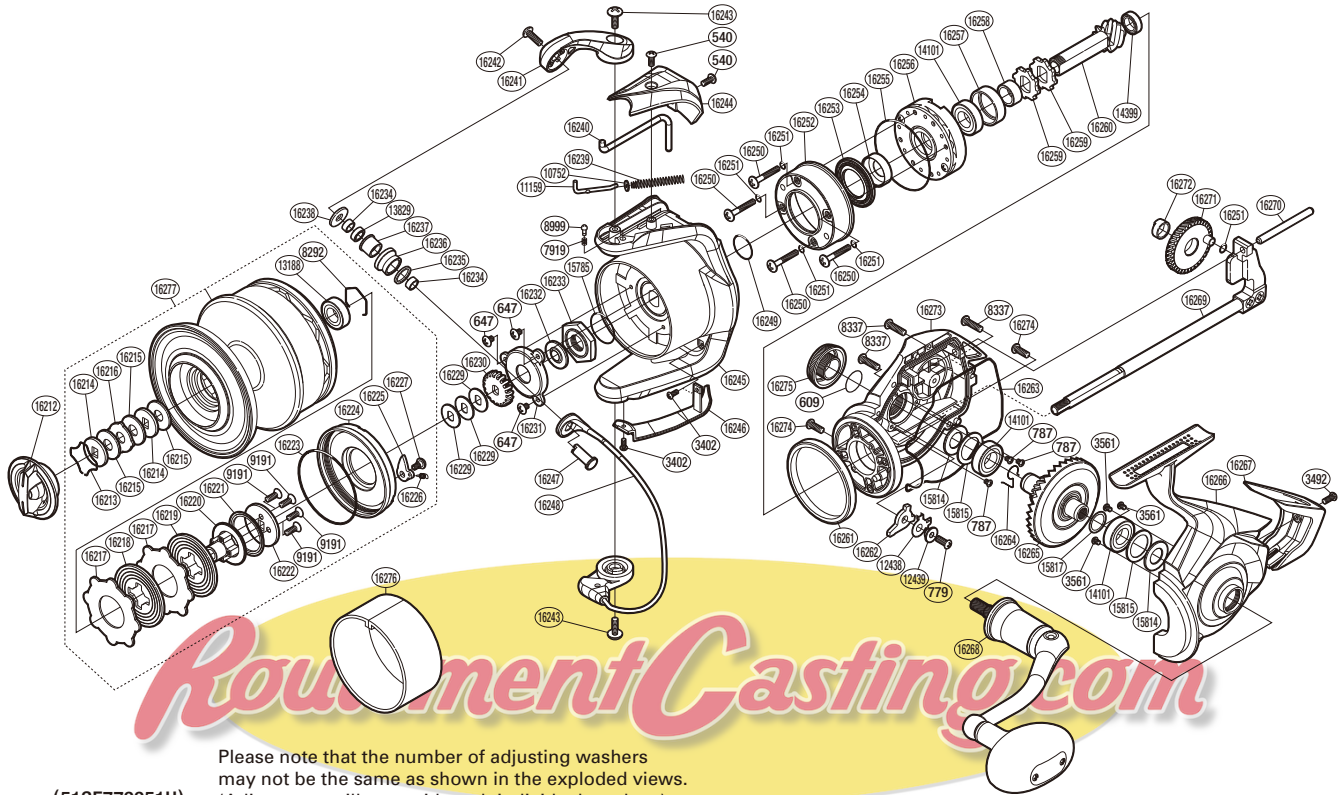

# SHIMANO

*Saragosa* SA-RB

SRG-25000SW

Please note that the number of adjusting washers may not be the same as shown in the exploded views. (Adjustment will vary with each individual product.)

(51SE779951U)