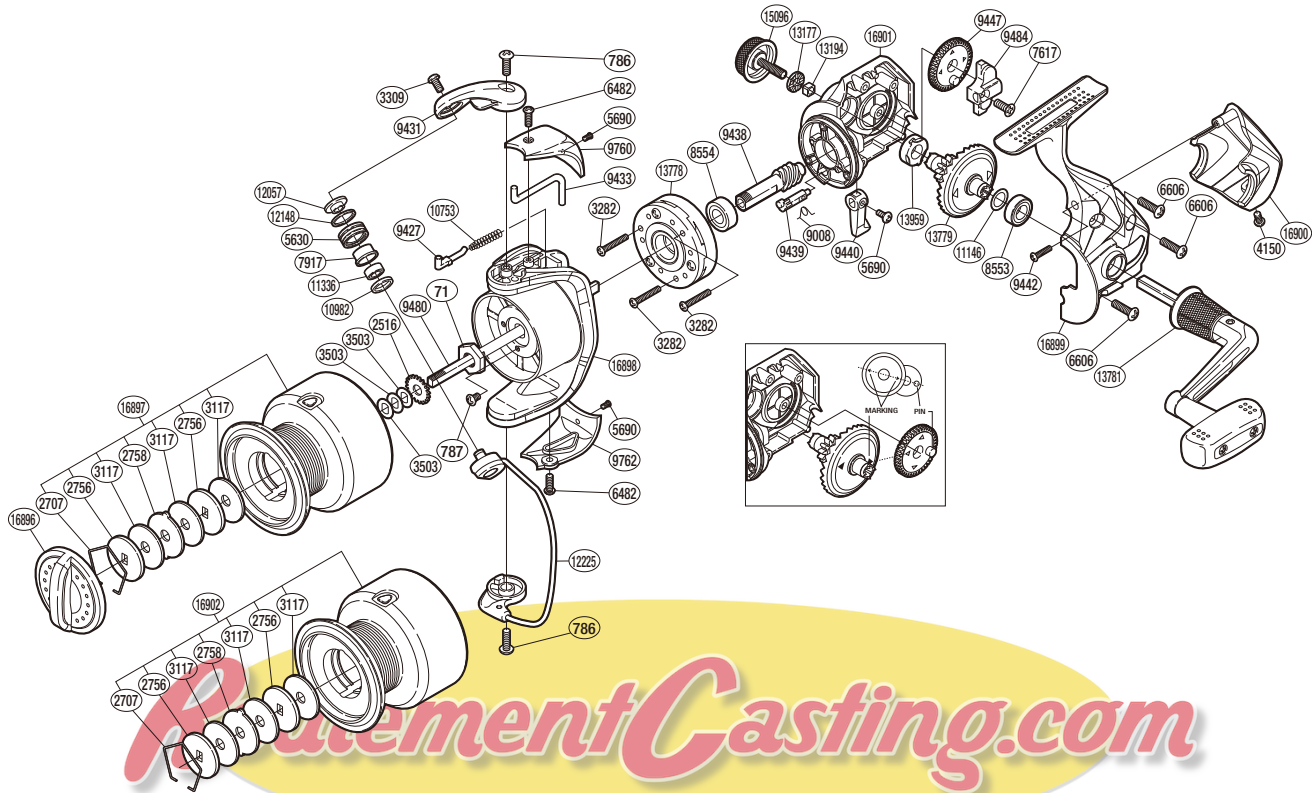

SHIMANO NEXAVE

NEX4000FD

Please note that the number of adjusting washers may not be the same as shown in the exploded views. (Adjustment will vary with each individual product.)

(51SG714004G)

Part No.	Description	Part No.	Description	Part No.	Description
RD 0071	Rotor Nut	RD 8554	Ball Bearing	RD12148	Line Roller Spacer
RD 0786	Screw	RD 9008	Anti-Reverse Cam Spring	RD12225	Bail Assembly
RD 0787	Screw	RD 9427	Bail Spring Guide	RD13177	Handle Screw Cap Spacer
RD 2516	Spool Support	RD 9431	Bail Arm	RD13194	Handle Screw Lock
RD 2707	Drag Washers Retainer	RD 9433	Bail Trip Lever	RD13778	Roller Clutch Assembly
RD 2756	Key Washer	RD 9438	Pinion Gear	RD13779	Drive Gear
RD 2758	Eared Washer	RD 9439	Anti-Reverse Cam	RD13781	Handle Assembly
RD 3117	Drag Washer	RD 9440	Anti-Reverse Lever	RD13959	Drive Gear Bushing
RD 3282	Screw	RD 9442	Screw	RD15096	Handle Screw Cap
RD 3309	Screw	RD 9447	Oscillating Gear	RD16896	Drag Knob
RD 3503	Spool Washer	RD 9480	Main Shaft	RD16897	Spool Assembly
RD 4150	Screw	RD 9484	Oscillating Slider	RD16898	Rotor
RD 5630	Line Roller	RD 9760	Bail Spring Cover	RD16899	Side Cover
RD 5690	Screw	RD 9762	Bail Hold Support Guard	RD16900	Rear Protector
RD 6482	Screw	RD10753	Bail Spring	RD16901	Body
RD 6606	Screw	RD10982	Bearing Spacer		
RD 7617	Screw	RD11146	Washer		
RD 7917	Line Roller Bushing	RD11336	Ball Bearing		
RD 8553	Ball Bearing	RD12057	Line Roller Washer	RD16902	Spare Spool Assembly