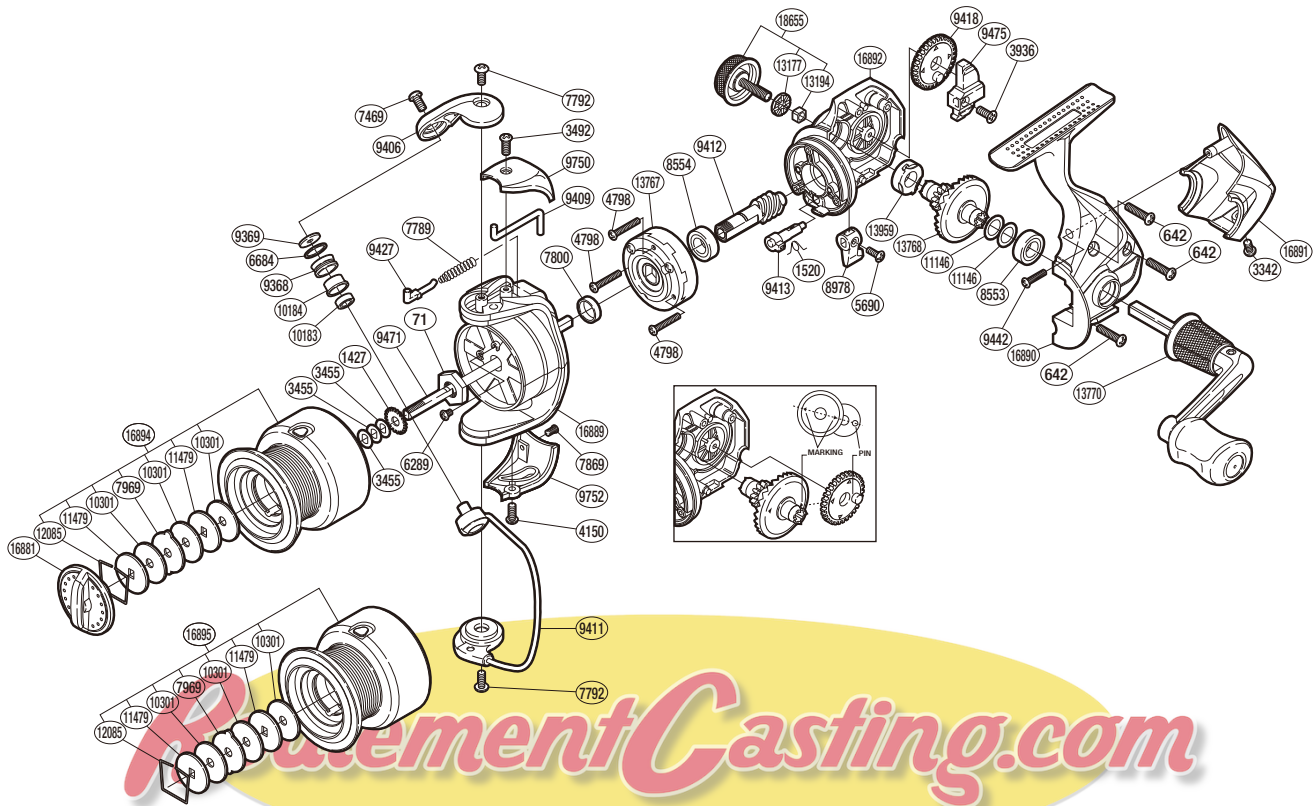

## NEX3000SFD

Please note that the number of adjusting washers may not be the same as shown in the exploded views. (Adjustment will vary with each individual product.)

| Part No. | Description             | Part No. | Description             | Part No. | Description             |
|----------|-------------------------|----------|-------------------------|----------|-------------------------|
| RD 0071  | Rotor Nut               | RD 8553  | Ball Bearing            | RD10301  | Drag Washer             |
| RD 0642  | Screw                   | RD 8554  | Ball Bearing            | RD11146  | Washer                  |
| RD 1427  | Spool Support           | RD 8978  | Anti-Reverse Lever      | RD11479  | Key Washer              |
| RD 1520  | Anti-Reverse Cam Spring | RD 9368  | Line Roller             | RD12085  | Drag Washers Retainer   |
| RD 3342  | Screw                   | RD 9369  | Line Roller Washer      | RD13177  | Handle Screw Cap Spacer |
| RD 3455  | Spool Washer            | RD 9406  | Bail Arm                | RD13194  | Handle Screw Lock       |
| RD 3492  | Screw                   | RD 9409  | Bail Trip Lever         | RD13767  | Roller Clutch Assembly  |
| RD 3936  | Screw                   | RD 9411  | Bail Assembly           | RD13768  | Drive Gear              |
| RD 4150  | Screw                   | RD 9412  | Pinion Gear             | RD13770  | Handle Assembly         |
| RD 4798  | Screw                   | RD 9413  | Anti-Reverse Cam        | RD13959  | Drive Gear Bushing      |
| RD 5690  | Screw                   | RD 9418  | Oscillating Gear        | RD16881  | Drag Knob               |
| RD 6289  | Screw                   | RD 9427  | Bail Spring Guide       | RD16889  | Rotor                   |
| RD 6684  | Line Roller Spacer      | RD 9442  | Screw                   | RD16890  | Side Cover              |
| RD 7469  | Screw                   | RD 9471  | Main Shaft              | RD16891  | Rear Protector          |
| RD 7789  | Bail Spring             | RD 9475  | Oscillating Slider      | RD16892  | Body                    |
| RD 7792  | Screw                   | RD 9750  | Bail Spring Cover       | RD16894  | Spool Assembly          |
| RD 7800  | Rotor Ring              | RD 9752  | Bail Hold Support Guard | RD18655  | Handle Screw Cap        |
| RD 7869  | Screw                   | RD10183  | Ball Bearing            |          |                         |
| RD 7969  | Eared Washer            | RD10184  | Line Roller Bushing     | RD16895  | Spare Spool Assembly    |