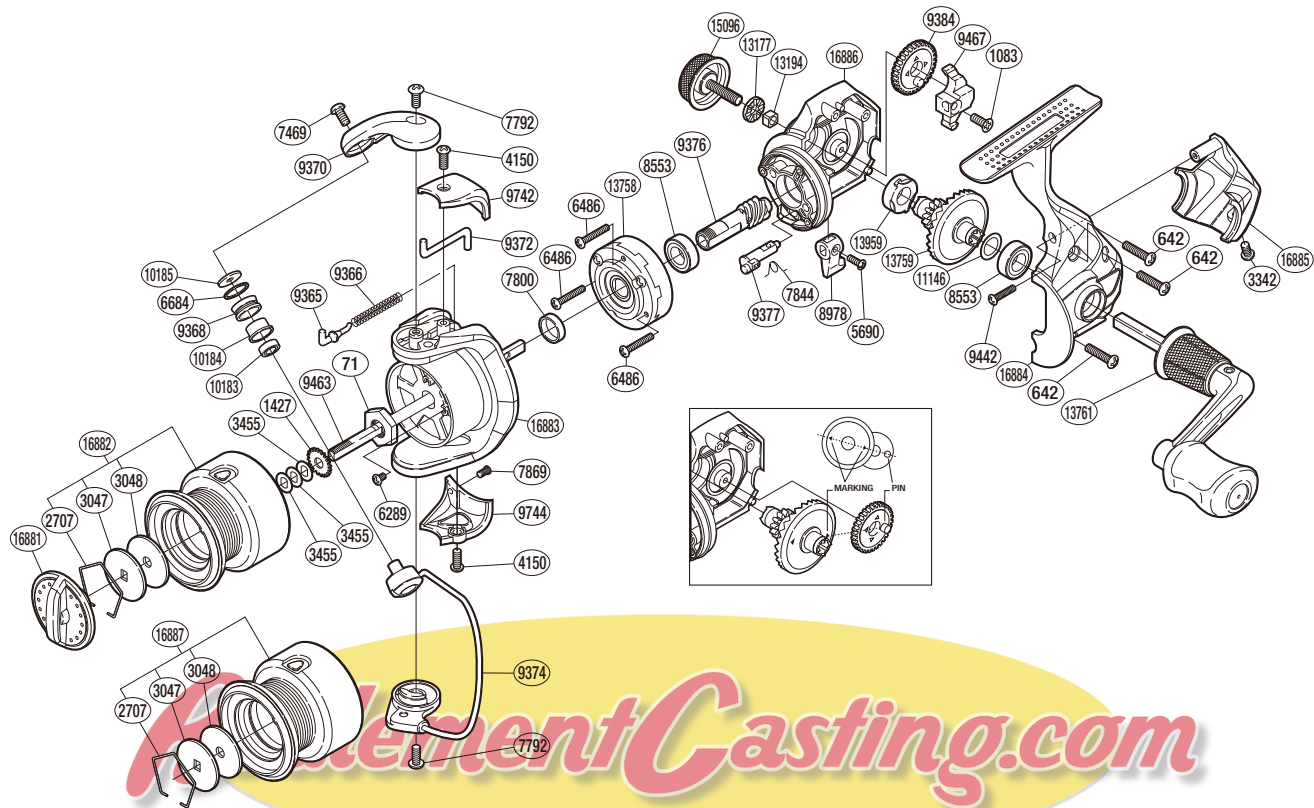

# SHIMANO NEXAVE

NEX1000FD

Please note that the number of adjusting washers may not be the same as shown in the exploded views. (Adjustment will vary with each individual product.)

(51SG711004G)

Part No.	Description	Part No.	Description	Part No.	Description
RD 0071	Rotor Nut	RD 7869	Screw	RD10184	Line Roller Bushing
RD 0642	Screw	RD 8553	Ball Bearing	RD10185	Line Roller Washer
RD 1083	Screw	RD 8978	Anti-Reverse Lever	RD11146	Washer
RD 1427	Spool Support	RD 9365	Bail Spring Guide	RD13177	Handle Screw Cap Spacer
RD 2707	Drag Washers Retainer	RD 9366	Bail Spring	RD13194	Handle Screw Lock
RD 3047	Key Washer	RD 9368	Line Roller	RD13758	Roller Clutch Assembly
RD 3048	Drag Washer	RD 9370	Bail Arm	RD13759	Drive Gear
RD 3342	Screw	RD 9372	Bail Trip Lever	RD13761	Handle Assembly
RD 3455	Spool Washer	RD 9374	Bail Assembly	RD13959	Drive Gear Bushing
RD 4150	Screw	RD 9376	Pinion Gear	RD15096	Handle Screw Cap
RD 5690	Screw	RD 9377	Anti-Reverse Cam	RD16881	Drag Knob
RD 6289	Screw	RD 9384	Oscillating Gear	RD16882	Spool Assembly
RD 6486	Screw	RD 9442	Screw	RD16883	Rotor
RD 6684	Line Roller Spacer	RD 9463	Main Shaft	RD16884	Side Cover
RD 7469	Screw	RD 9467	Oscillating Slider	RD16885	Rear Protector
RD 7792	Screw	RD 9742	Bail Spring Cover	RD16886	Body
RD 7800	Rotor Ring	RD 9744	Bail Hold Support Guard		
RD 7844	Anti-Reverse Cam Spring	RD10183	Ball Bearing	RD16887	Spare Spool Assembly