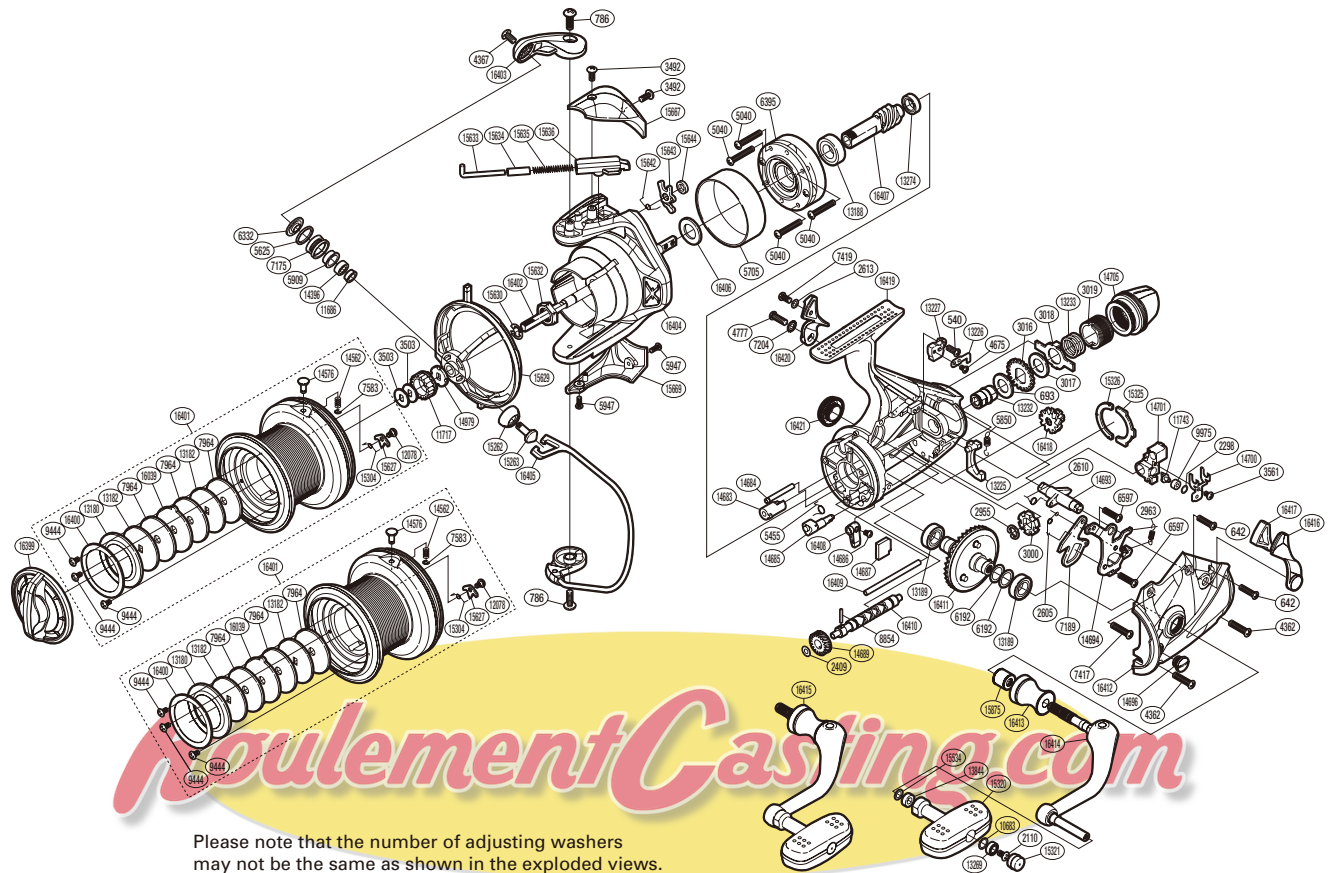

SHIMANO

MEDIUM BAITRUNNER SA-RB MBTRCI4XTRALC

Please note that the number of adjusting washers may not be the same as shown in the exploded views. (Adjustment will vary with each individual product.)

(51SH179000G)