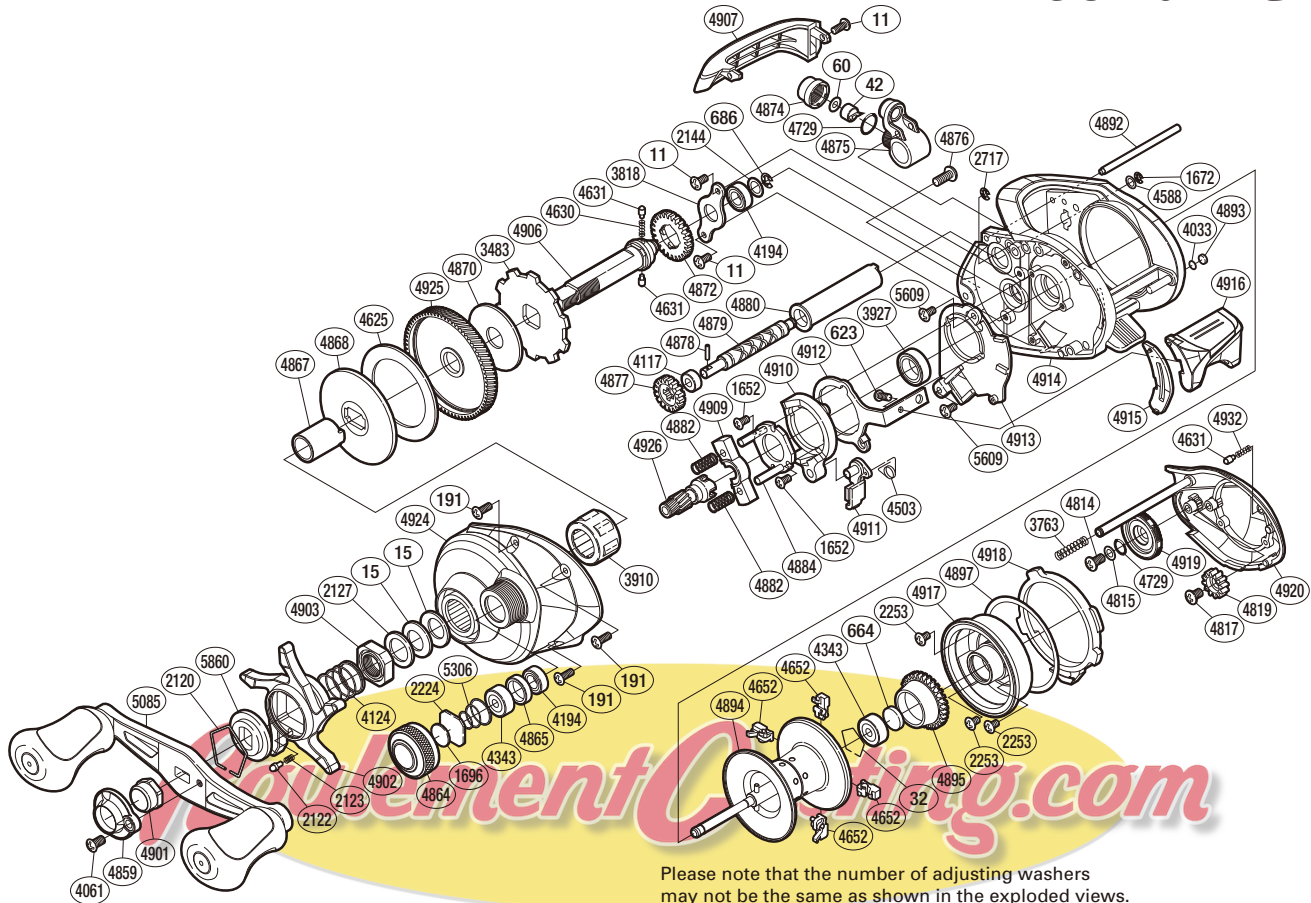

## CU-201HG

Please note that the number of adjusting washers may not be the same as shown in the exploded views. (Adjustment will vary with each individual product.)

(51RH39G201U)

Part No.	Description	Part No.	Description	Part No.	Description
BNT0011	Screw	BNT4343	Ball Bearing	BNT4894	Spool Assembly
BNT0015	Drag Spring Washer	BNT4503	Clutch Pawl Spring	BNT4895	Brake Ring Gear
BNT0032	Bearing Retainer	BNT4588	Washer	BNT4897	Washer
BNT0042	Line Guide Pawl	BNT4625	Drag Washer	BNT4901	Handle Nut
BNT0060	Spacer	BNT4630	Idle Gear Spring	BNT4902	Star Drag
BNT0191	Screw	BNT4631	Idle Gear Pin	BNT4903	Star Drag Nut
BNT0623	Screw	BNT4652	Brake Shoe	BNT4906	Drive Shaft
BNT0664	Spacer B	BNT4729	O Ring	BNT4907	Level Wind Protector
BNT0686	E Lock	BNT4814	Screw	BNT4909	Yoke
BNT1652	Screw	BNT4815	Washer	BNT4910	Clutch Cam
BNT1672	E Lock	BNT4817	Screw	BNT4911	Clutch Pawl
BNT1696	Cast Control Spacer	BNT4819	Idle Gear	BNT4912	Clutch Plate
BNT2120	Click Plate Retainer	BNT4859	Handle Nut Plate	BNT4913	Clutch Guard
BNT2122	Click Pin	BNT4864	Cast Control Cap	BNT4914	One-Piece Frame
BNT2123	Click Spring	BNT4865	Bearing Spacer	BNT4915	Clutch Bar Guide
BNT2127	Star Drag Spacer	BNT4867	Roller Clutch Inner Tube	BNT4916	Quick-Fire II Clutch Bar
BNT2144	Washer	BNT4868	Key Washer	BNT4917	Brake Case
BNT2224	Spool Tension Spacer	BNT4870	Drag Washer	BNT4918	Side Plate Cam Lever
BNT2253	Screw	BNT4872	Idle Gear	BNT4919	Brake Dial
BNT2717	E Lock	BNT4874	Pawl Cap	BNT4920	Right Side Plate
BNT3483	Anti-Reverse Ratchet	BNT4875	Line Guide	BNT4924	Left Side Plate
BNT3763	Side Plate Spring	BNT4876	Screw	BNT4925	Drive Gear
BNT3818	Drive Shaft Retainer	BNT4877	Idle Gear	BNT4926	Pinion Gear
BNT3910	Roller Clutch Bearing	BNT4878	Worm Shaft Pin	BNT4932	Click Spring
BNT3927	Ball Bearing	BNT4879	Worm Shaft	BNT5085	Handle Assembly
BNT4033	Washer	BNT4880	Level Wind Guard	BNT5306	Spool Tension Spring
BNT4061	Screw	BNT4882	Yoke Spring	BNT5609	Screw
BNT4117	Bushing	BNT4884	Clutch Cam Retainer	BNT5860	Star Drag Click Plate
BNT4124	Star Drag Spring	BNT4892	Stabilizer Bar		
BNT4194	Ball Bearing	BNT4893	Anti-Thrust Washer	BNT4692	B-100 Oil (accessory)