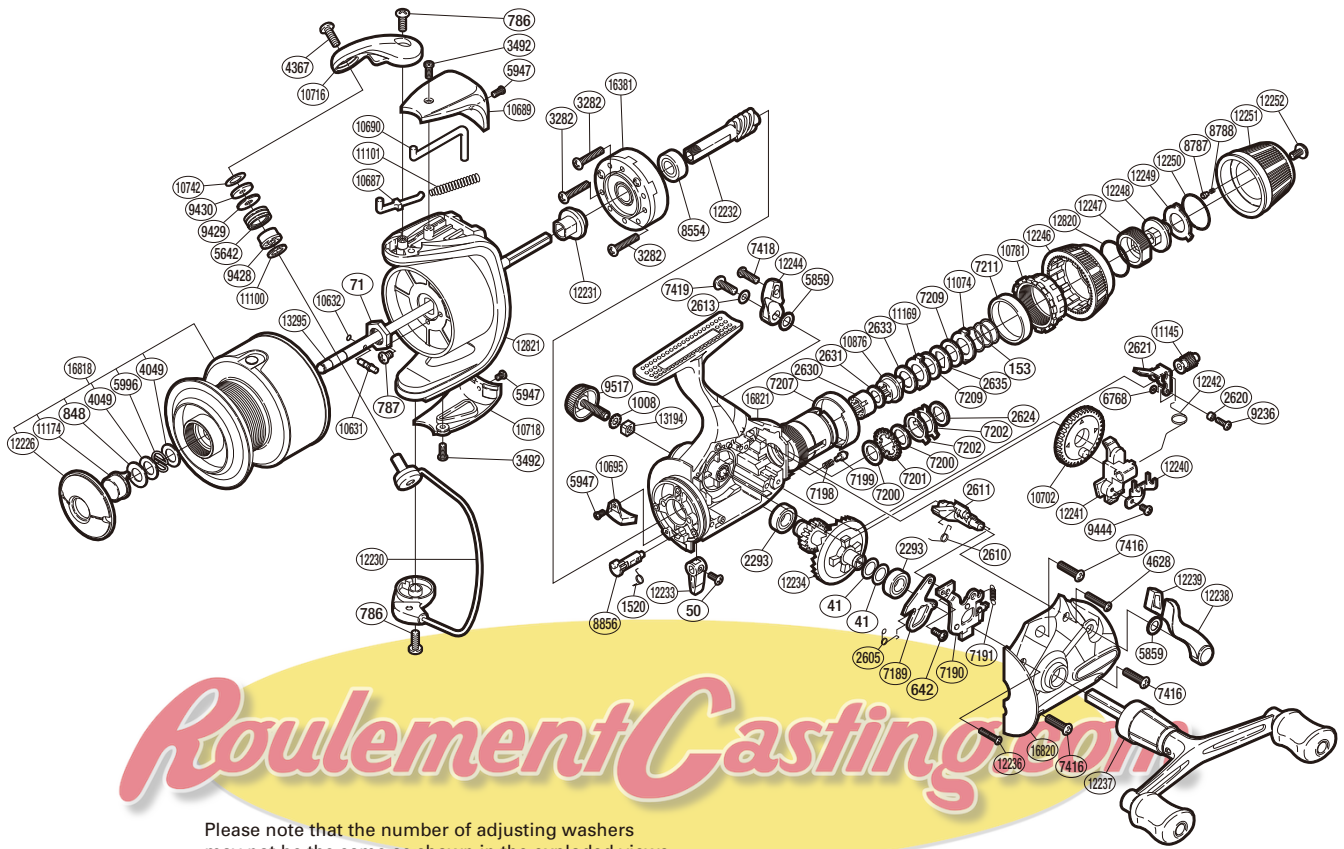

SHIMANO

BAITRUNNER ST

BTRST-6000RB

RoulementCasting.com

Please note that the number of adjusting washers may not be the same as shown in the exploded views. (Adjustment will vary with each individual product.)