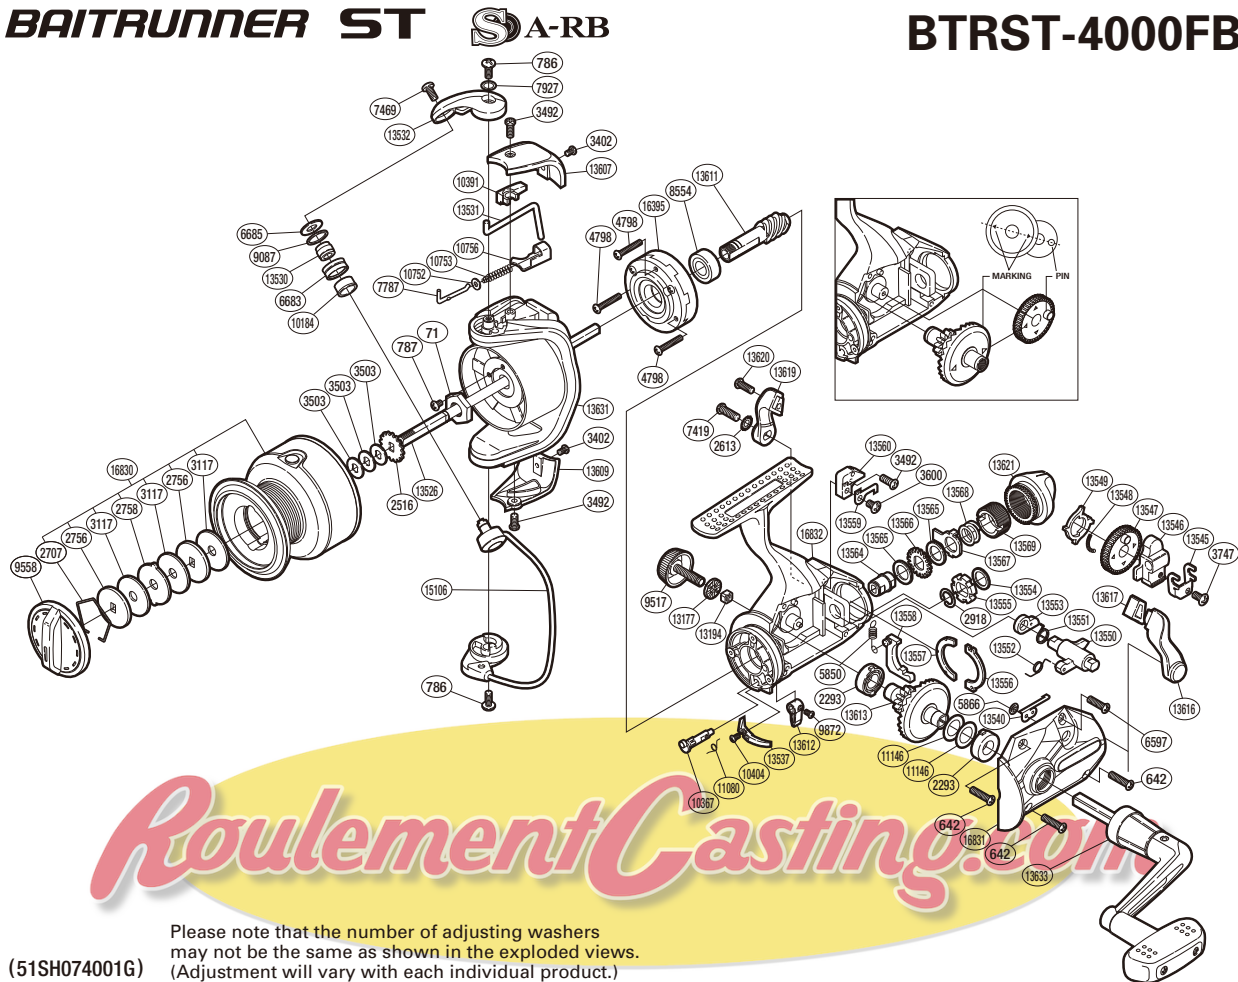

SHIMANO

BAITRUNNER ST S A-RB

BTRST-4000FB

Please note that the number of adjusting washers may not be the same as shown in the exploded views. (Adjustment will vary with each individual product.)

(51SH074001G)