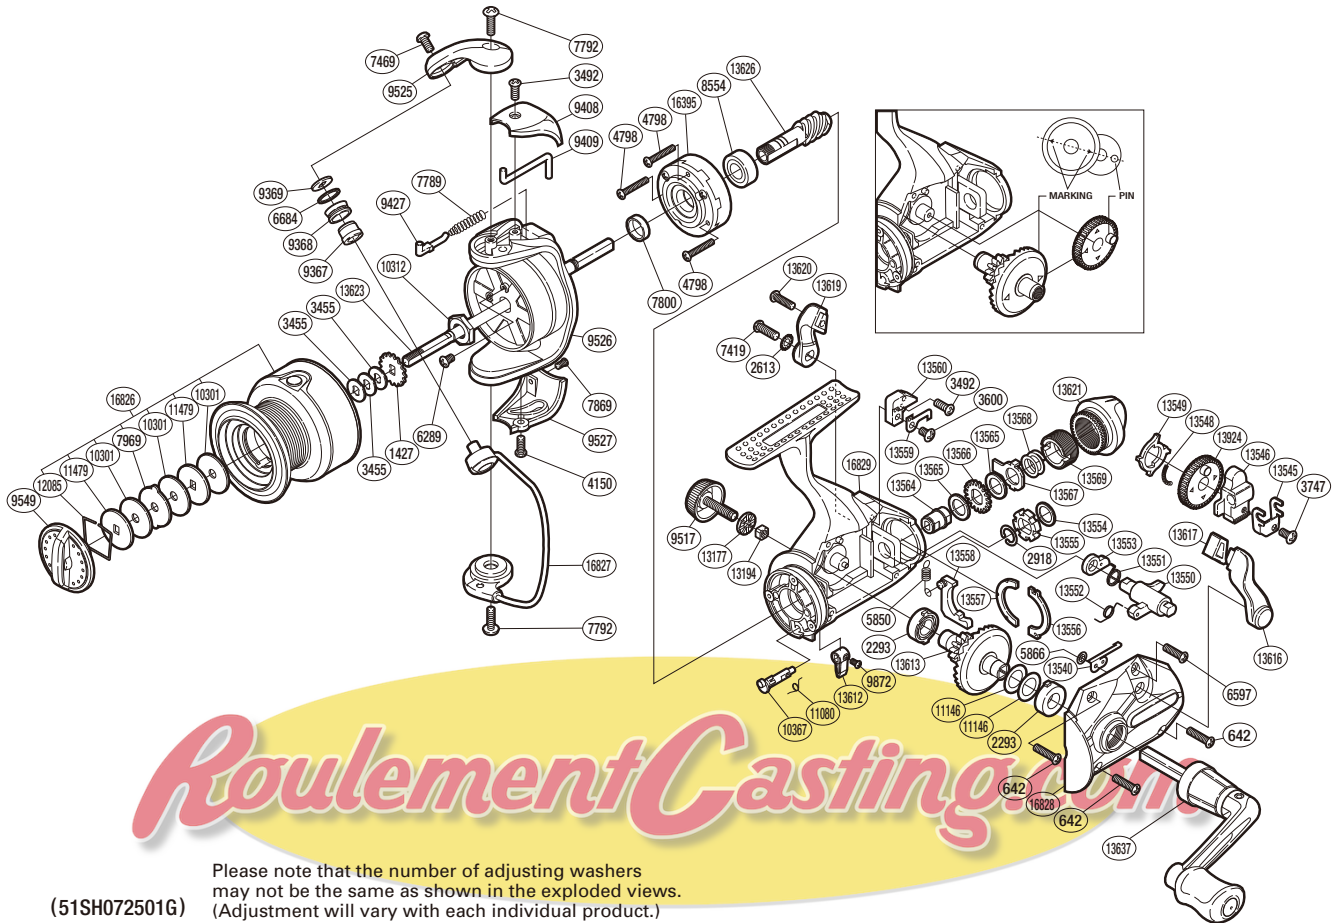

SHIMANO

BAITRUNNER ST  A-RB

BTRST-2500FB

(51SH072501G)

Please note that the number of adjusting washers may not be the same as shown in the exploded views. (Adjustment will vary with each individual product.)