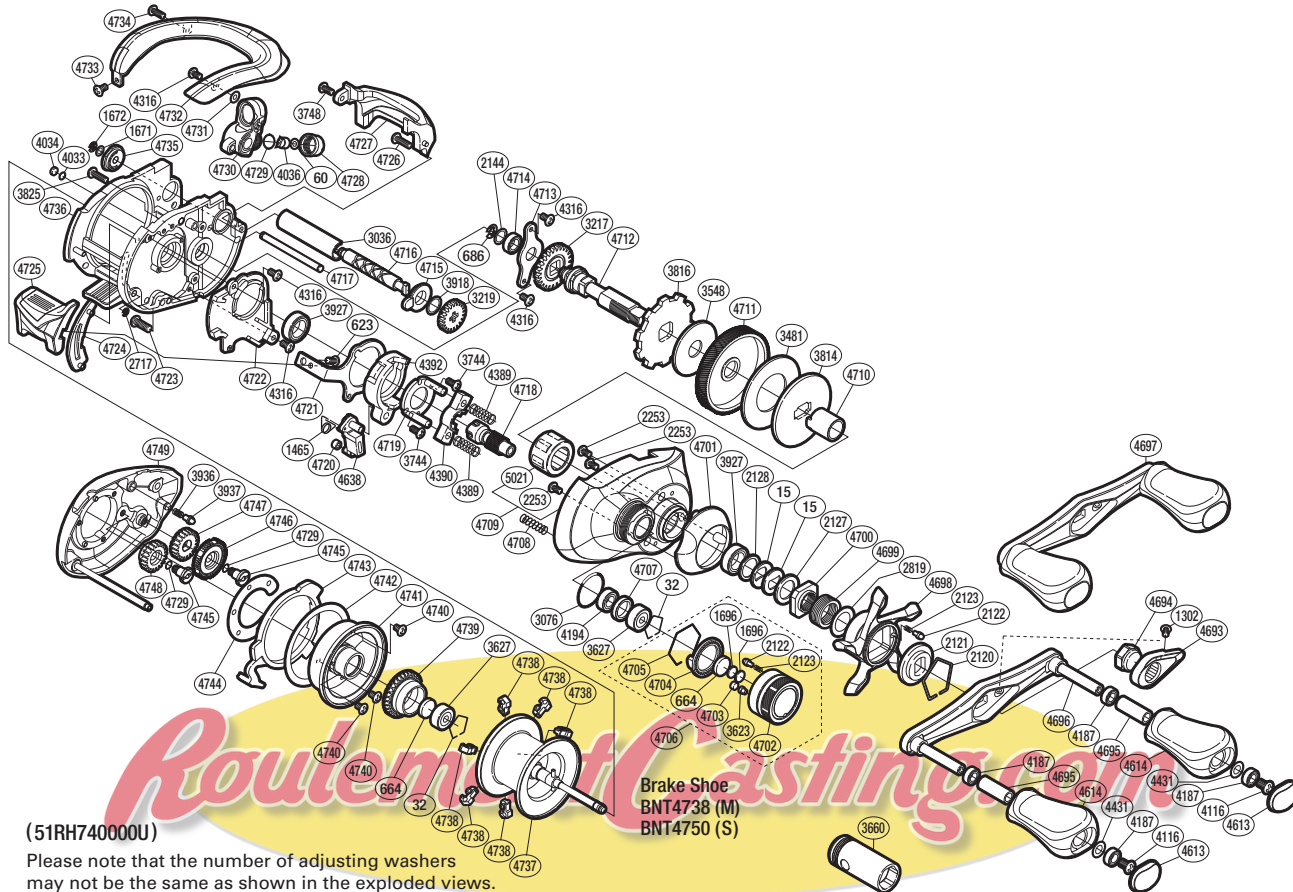

SHIMANO

ANTARES SA-RB

ANT-R

(51RH74000U)

Please note that the number of adjusting washers may not be the same as shown in the exploded views. (Adjustment will vary with each individual product.)

Part No.	Description	Part No.	Description	Part No.	Description
BNT0015	Drag Spring Washer	BNT4033	Washer	BNT4717	Stabilizer Bar
BNT0032	Bearing Retainer	BNT4034	Anti-Thrust Washer	BNT4718	Pinion Gear
BNT0060	Spacer	BNT4036	Line Guide Pawl	BNT4719	Clutch Cam Retainer
BNT0623	Screw	BNT4116	Screw	BNT4720	Clutch Pawl Bushing
BNT0664	Spacer B	BNT4187	Ball Bearing	BNT4721	Clutch Plate
BNT0686	E Lock	BNT4194	Ball Bearing	BNT4722	Clutch Guard
BNT1302	Screw	BNT4316	Screw	BNT4723	Screw
BNT1465	Clutch Pawl Spring	BNT4389	Yoke Spring	BNT4724	Clutch Bar Guide B
BNT1671	Washer	BNT4390	Yoke	BNT4725	Quick-Fire II Clutch Bar
BNT1672	E Lock	BNT4392	Clutch Cam	BNT4726	Screw
BNT1696	Cast Control Spacer	BNT4431	Washer	BNT4727	Level Wind Protector
BNT2120	Click Plate Retainer	BNT4613	Handle Knob Seal	BNT4728	Pawl Cap
BNT2121	Star Drag Click	BNT4614	Handle Knob	BNT4729	O Ring
BNT2122	Click Pin	BNT4638	Clutch Pawl	BNT4730	Line Guide
BNT2123	Click Spring	BNT4693	Handle Nut Plate	BNT4731	Spacer
BNT2127	Star Drag Spacer	BNT4694	Handle Nut	BNT4732	Thumb Rest
BNT2128	Bearing Washer	BNT4695	Handle Knob Pipe	BNT4733	Screw
BNT2144	Washer	BNT4696	Handle Shank Assembly	BNT4734	Screw
BNT2253	Screw	BNT4697	Handle Assembly	BNT4735	Worm Bushing B
BNT2717	E Lock	BNT4698	Star Drag	BNT4736	One-Piece Frame
BNT2819	Washer	BNT4699	Star Drag Spring	BNT4737	Spool Assembly
BNT3036	Level Wind Guard	BNT4700	Star Drag Nut	BNT4738	Brake Shoe M
BNT3076	O Ring	BNT4701	Clutch Button Attachment	BNT4739	Brake Ring Gear
BNT3217	Idle Gear	BNT4702	Cast Control Cap	BNT4740	Screw
BNT3219	Idle Gear	BNT4703	Retainer Sheet	BNT4741	Brake Case
BNT3481	Drag Washer	BNT4704	Cast Control Click Plate	BNT4742	Washer
BNT3548	Drag Washer	BNT4705	Cast Control Click Holder	BNT4743	Side Plate Cam Lever
BNT3623	Cast Control Cap Retainer	BNT4706	Cast Control Cap Assembly	BNT4744	Brake Case Washer
BNT3627	Ball Bearing	BNT4707	Bearing Spacer	BNT4745	Screw
BNT3744	Screw	BNT4708	Damper Spring	BNT4746	BR Dial
BNT3748	Screw	BNT4709	Right Side Plate	BNT4747	BR Dial Gear
BNT3814	Key Washer	BNT4710	Roller Clutch Inner Tube	BNT4748	Idle Gear
BNT3816	Anti-Reverse Ratchet	BNT4711	Drive Gear	BNT4749	Left Side Plate
BNT3825	Screw	BNT4712	Drive Shaft	BNT5021	Roller Clutch Bearing
BNT3918	Washer	BNT4713	Drive Shaft Retainer		
BNT3927	Ball Bearing	BNT4714	Ball Bearing	BNT3660	Reel Wrench (accessory)
BNT3936	Click Spring	BNT4715	Worm Bushing A	BNT4692	B-100 Oil (accessory)
BNT3937	Click Pin	BNT4716	Worm Shaft	BNT4750	Brake Shoe S (accessory)