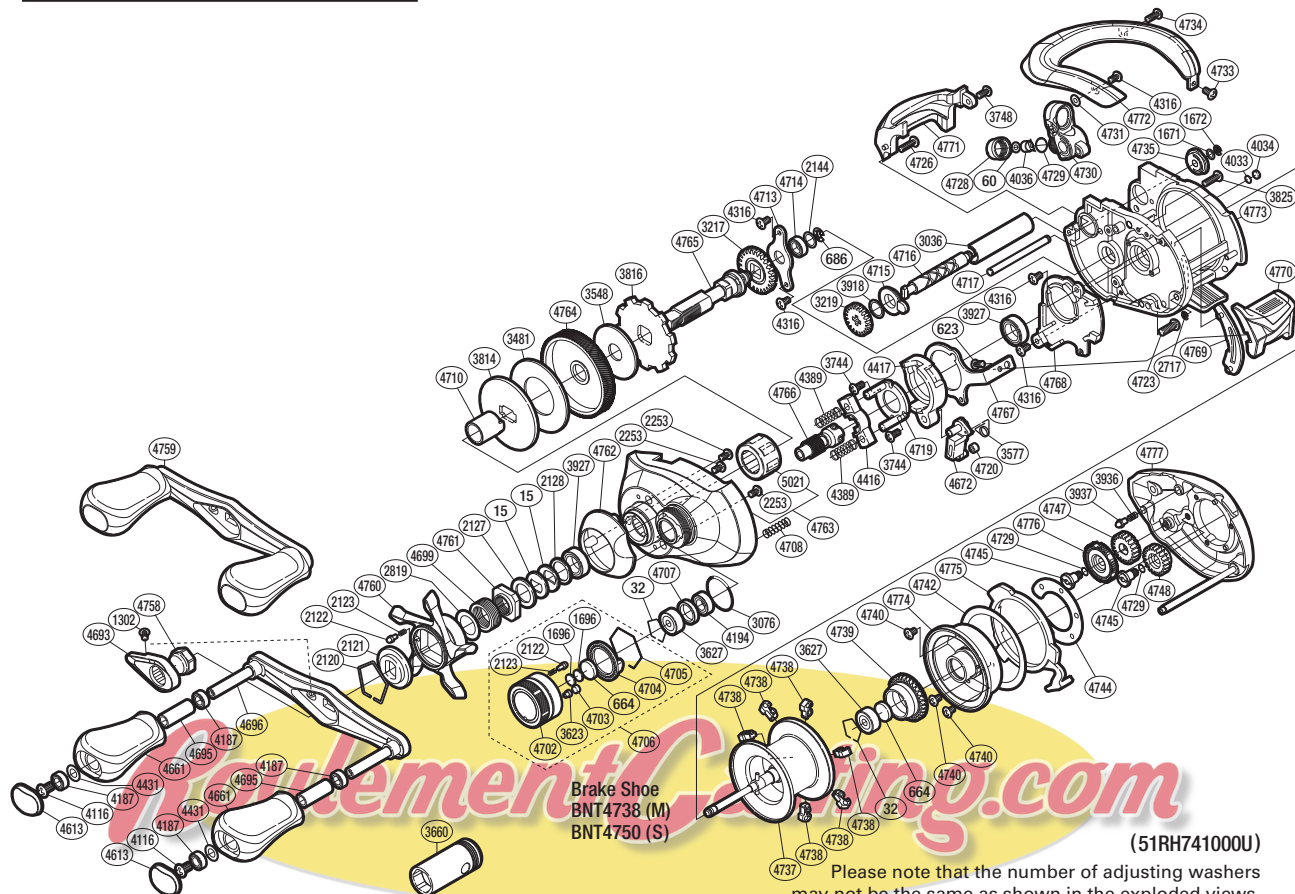

## ANT-L

(51RH741000U)

Please note that the number of adjusting washers may not be the same as shown in the exploded views. (Adjustment will vary with each individual product.)

Part No.	Description	Part No.	Description	Part No.	Description
BNT0015	Drag Spring Washer	BNT4033	Washer	BNT4731	Spacer
BNT0032	Bearing Retainer	BNT4034	Anti-Thrust Washer	BNT4733	Screw
BNT0060	Spacer	BNT4036	Line Guide Pawl	BNT4734	Screw
BNT0623	Screw	BNT4116	Screw	BNT4735	Worm Bushing B
BNT0664	Spacer B	BNT4187	Ball Bearing	BNT4737	Spool Assembly
BNT0686	E Lock	BNT4194	Ball Bearing	BNT4738	Brake Shoe M
BNT1302	Screw	BNT4316	Screw	BNT4739	Brake Ring Gear
BNT1671	Washer	BNT4389	Yoke Spring	BNT4740	Screw
BNT1672	E Lock	BNT4416	Yoke	BNT4742	Washer
BNT1696	Cast Control Spacer	BNT4417	Clutch Cam	BNT4744	Brake Case Washer
BNT2120	Click Plate Retainer	BNT4431	Washer	BNT4745	Screw
BNT2121	Star Drag Click	BNT4613	Handle Knob Seal	BNT4747	BR Dial Gear
BNT2122	Click Pin	BNT4661	Handle Knob	BNT4748	Idle Gear
BNT2123	Click Spring	BNT4672	Clutch Pawl	BNT4758	Handle Nut
BNT2127	Star Drag Spacer	BNT4693	Handle Nut Plate	BNT4759	Handle Assembly
BNT2128	Bearing Washer	BNT4695	Handle Knob Pipe	BNT4760	Star Drag
BNT2144	Washer	BNT4696	Handle Shank Assembly	BNT4761	Star Drag Nut
BNT2253	Screw	BNT4699	Star Drag Spring	BNT4762	Clutch Button Attachment
BNT2717	E Lock	BNT4702	Cast Control Cap	BNT4763	Left Side Plate
BNT2819	Washer	BNT4703	Retainer Sheet	BNT4764	Drive Gear
BNT3036	Level Wind Guard	BNT4704	Cast Control Click Plate	BNT4765	Drive Shaft
BNT3076	O Ring	BNT4705	Cast Control Click Holder	BNT4766	Pinion Gear
BNT3217	Idle Gear	BNT4706	Cast Control Cap Assembly	BNT4767	Clutch Plate
BNT3219	Idle Gear	BNT4707	Bearing Spacer	BNT4768	Clutch Guard
BNT3481	Drag Washer	BNT4708	Damper Spring	BNT4769	Clutch Bar Guide B
BNT3548	Drag Washer	BNT4710	Roller Clutch Inner Tube	BNT4770	Quick-Fire II Clutch Bar
BNT3577	Clutch Pawl Spring	BNT4713	Drive Shaft Retainer	BNT4771	Level Wind Protector
BNT3623	Cast Control Cap Retainer	BNT4714	Ball Bearing	BNT4772	Thumb Rest
BNT3627	Ball Bearing	BNT4715	Worm Bushing A	BNT4773	One-Piece Frame
BNT3744	Screw	BNT4716	Worm Shaft	BNT4774	Brake Case
BNT3748	Screw	BNT4717	Stabilizer Bar	BNT4775	Side Plate Cam Lever
BNT3814	Key Washer	BNT4719	Clutch Cam Retainer	BNT4776	BR Dial
BNT3816	Anti-Reverse Ratchet	BNT4720	Clutch Pawl Bushing	BNT4777	Right Side Plate
BNT3825	Screw	BNT4723	Screw	BNT5021	Roller Clutch Bearing
BNT3918	Washer	BNT4726	Screw		
BNT3927	Ball Bearing	BNT4728	Pawl Cap	BNT3660	Reel Wrench (accessory)
BNT3936	Click Spring	BNT4729	O Ring	BNT4692	B-100 Oil (accessory)
BNT3937	Click Pin	BNT4730	Line Guide	BNT4750	Brake Shoe S (accessory)