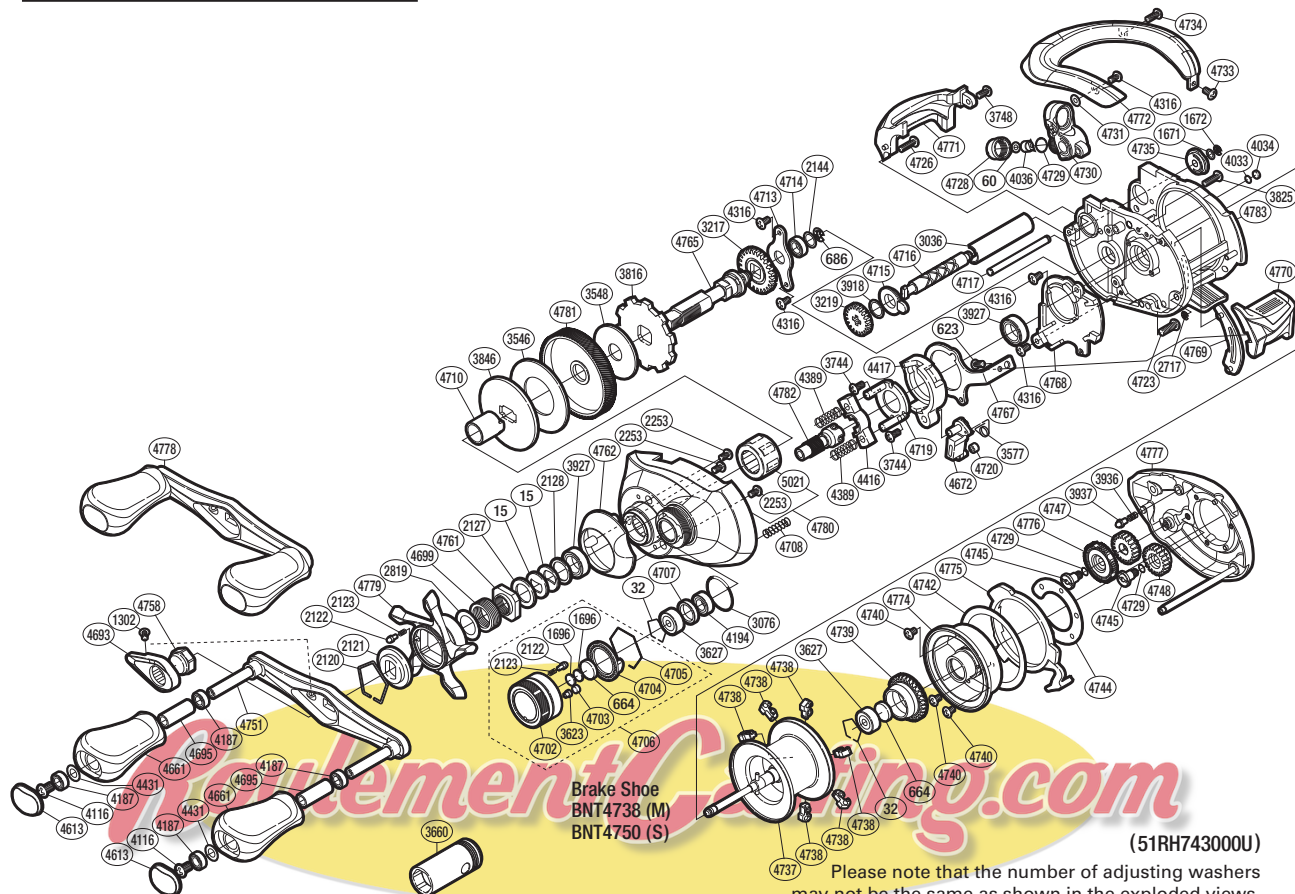

## ANT-HGL

Part No.	Description	Part No.	Description	Part No.	Description
BNT0015	Drag Spring Washer	BNT4033	Washer	BNT4733	Screw
BNT0032	Bearing Retainer	BNT4034	Anti-Thrust Washer	BNT4734	Screw
BNT0060	Spacer	BNT4036	Line Guide Pawl	BNT4735	Worm Bushing B
BNT0623	Screw	BNT4116	Screw	BNT4737	Spool Assembly
BNT0664	Spacer B	BNT4187	Ball Bearing	BNT4738	Brake Shoe M
BNT0686	E Lock	BNT4194	Ball Bearing	BNT4739	Brake Ring Gear
BNT1302	Screw	BNT4316	Screw	BNT4740	Screw
BNT1671	Washer	BNT4389	Yoke Spring	BNT4742	Washer
BNT1672	E Lock	BNT4416	Yoke	BNT4744	Brake Case Washer
BNT1696	Cast Control Spacer	BNT4417	Clutch Cam	BNT4745	Screw
BNT2120	Click Plate Retainer	BNT4431	Washer	BNT4747	BR Dial Gear
BNT2121	Star Drag Click	BNT4613	Handle Knob Seal	BNT4748	Idle Gear
BNT2122	Click Pin	BNT4661	Handle Knob	BNT4751	Handle Shank Assembly
BNT2123	Click Spring	BNT4672	Clutch Pawl	BNT4758	Handle Nut
BNT2127	Star Drag Spacer	BNT4693	Handle Nut Plate	BNT4761	Star Drag Nut
BNT2128	Bearing Washer	BNT4695	Handle Knob Pipe	BNT4762	Clutch Button Attachment
BNT2144	Washer	BNT4699	Star Drag Spring	BNT4765	Drive Shaft
BNT2253	Screw	BNT4702	Cast Control Cap	BNT4767	Clutch Plate
BNT2717	E Lock	BNT4703	Retainer Sheet	BNT4768	Clutch Guard
BNT2819	Washer	BNT4704	Cast Control Click Plate	BNT4769	Clutch Bar Guide B
BNT3036	Level Wind Guard	BNT4705	Cast Control Click Holder	BNT4770	Quick-Fire II Clutch Bar
BNT3076	O Ring	BNT4706	Cast Control Cap Assembly	BNT4771	Level Wind Protector
BNT3217	Idle Gear	BNT4707	Bearing Spacer	BNT4772	Thumb Rest
BNT3219	Idle Gear	BNT4708	Damper Spring	BNT4774	Brake Case
BNT3546	Drag Washer	BNT4710	Roller Clutch Inner Tube	BNT4775	Side Plate Cam Lever
BNT3548	Drag Washer	BNT4713	Drive Shaft Retainer	BNT4776	BR Dial
BNT3577	Clutch Pawl Spring	BNT4714	Ball Bearing	BNT4777	Right Side Plate
BNT3623	Cast Control Cap Retainer	BNT4715	Worm Bushing A	BNT4778	Handle Assembly
BNT3627	Ball Bearing	BNT4716	Worm Shaft	BNT4779	Star Drag
BNT3744	Screw	BNT4717	Stabilizer Bar	BNT4780	Left Side Plate
BNT3748	Screw	BNT4719	Clutch Cam Retainer	BNT4781	Drive Gear
BNT3816	Anti-Reverse Ratchet	BNT4720	Clutch Pawl Bushing	BNT4782	Pinion Gear
BNT3825	Screw	BNT4723	Screw	BNT4783	One-Piece Frame
BNT3846	Key Washer	BNT4726	Screw	BNT5021	Roller Clutch Bearing
BNT3918	Washer	BNT4728	Pawl Cap		
BNT3927	Ball Bearing	BNT4729	O Ring	BNT3660	Reel Wrench (accessory)
BNT3936	Click Spring	BNT4730	Line Guide	BNT4692	B-100 Oil (accessory)
BNT3937	Click Pin	BNT4731	Spacer	BNT4750	Brake Shoe S (accessory)