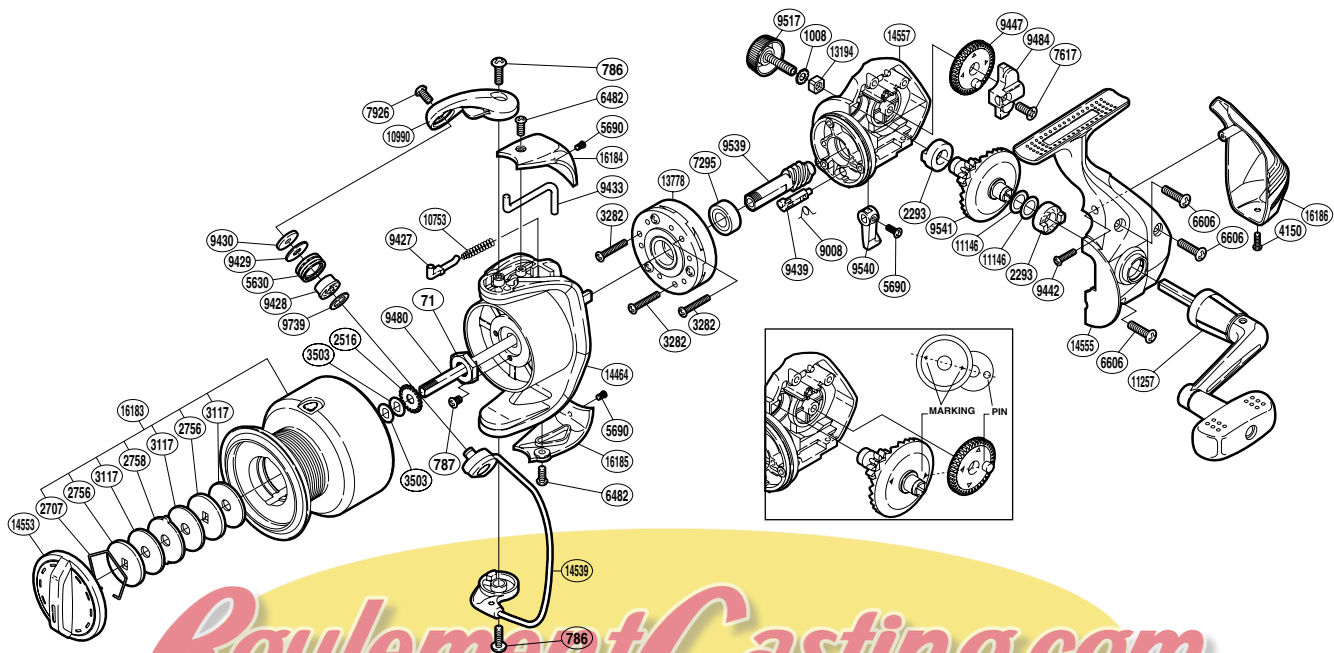

# SHIMANO

## ALIVIO

## ALV-4000FD

*RoulementCasting.com*

(51SG704004G)

Please note that the number of adjusting washers may not be the same as shown in the exploded views. (Adjustment will vary with each individual product.)

Part No.	Description	Part No.	Description	Part No.	Description
RD 0071	Rotor Nut	RD 7295	Ball Bearing	RD 9541	Drive Gear
RD 0786	Screw	RD 7617	Screw	RD 9739	Bearing Spacer
RD 0787	Screw	RD 7926	Screw	RD10753	Bail Spring
RD 1008	Handle Lock Washer	RD 9008	Anti-Reverse Cam Spring	RD10990	Bail Arm
RD 2293	Drive Gear Bushing	RD 9427	Bail Spring Guide	RD11146	Washer
RD 2516	Spool Support	RD 9428	Line Roller Bushing	RD11257	Handle Assembly
RD 2707	Drag Washers Retainer	RD 9429	Line Roller Spacer	RD13194	Handle Screw Lock
RD 2756	Key Washer	RD 9430	Line Roller Washer	RD13778	Roller Clutch Assembly
RD 2758	Eared Washer	RD 9433	Bail Trip Lever	RD14464	Rotor
RD 3117	Drag Washer	RD 9439	Anti-Reverse Cam	RD14539	Bail Assembly
RD 3282	Screw	RD 9442	Screw	RD14553	Drag Knob
RD 3503	Spool Washer	RD 9447	Oscillating Gear	RD14555	Side Cover
RD 4150	Screw	RD 9480	Main Shaft	RD14557	Body
RD 5630	Line Roller	RD 9484	Oscillating Slider	RD16183	Spool Assembly
RD 5690	Screw	RD 9517	Handle Screw Cap	RD16184	Bail Spring Cover
RD 6482	Screw	RD 9539	Pinion Gear	RD16185	Bail Hold Support Guard
RD 6606	Screw	RD 9540	Anti-Reverse Lever	RD16186	Rear Protector