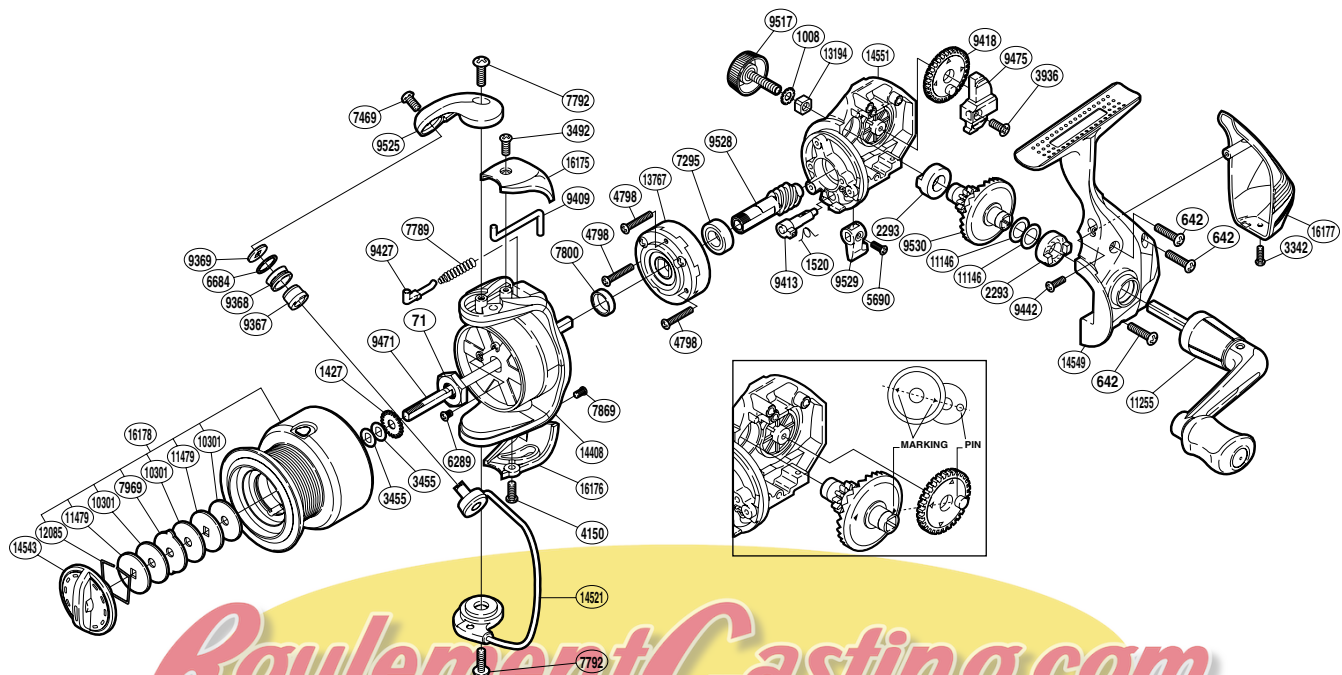

SHIMANO

ALIVIO

ALV-3000SFD

(51SG703104G)

Please note that the number of adjusting washers may not be the same as shown in the exploded views. (Adjustment will vary with each individual product.)

Part No.	Description	Part No.	Description	Part No.	Description
RD 0071	Rotor Nut	RD 7792	Screw	RD 9530	Drive Gear
RD 0642	Screw	RD 7800	Rotor Ring	RD10301	Drag Washer
RD 1008	Handle Lock Washer	RD 7869	Screw	RD11146	Washer
RD 1427	Spool Support	RD 7969	Eared Washer	RD11255	Handle Assembly
RD 1520	Anti-Reverse Cam Spring	RD 9367	Line Roller Bushing	RD11479	Key Washer
RD 2293	Drive Gear Bushing	RD 9368	Line Roller	RD12085	Drag Washers Retainer
RD 3342	Screw	RD 9369	Line Roller Washer	RD13194	Handle Screw Lock
RD 3455	Spool Washer	RD 9409	Bail Trip Lever	RD13767	Roller Clutch Assembly
RD 3492	Screw	RD 9413	Anti-Reverse Cam	RD14408	Rotor
RD 3936	Screw	RD 9418	Oscillating Gear	RD14521	Bail Assembly
RD 4150	Screw	RD 9427	Bail Spring Guide	RD14543	Drag Knob
RD 4798	Screw	RD 9442	Screw	RD14549	Side Cover
RD 5690	Screw	RD 9471	Main Shaft	RD14551	Body
RD 6289	Screw	RD 9475	Oscillating Slider	RD16175	Bail Spring Cover
RD 6684	Line Roller Spacer	RD 9517	Handle Screw Cap	RD16176	Bail Hold Support Guard
RD 7295	Ball Bearing	RD 9525	Bail Arm	RD16177	Rear Protector
RD 7469	Screw	RD 9528	Pinion Gear	RD16178	Spool Assembly
RD 7789	Bail Spring	RD 9529	Anti-Reverse Lever		