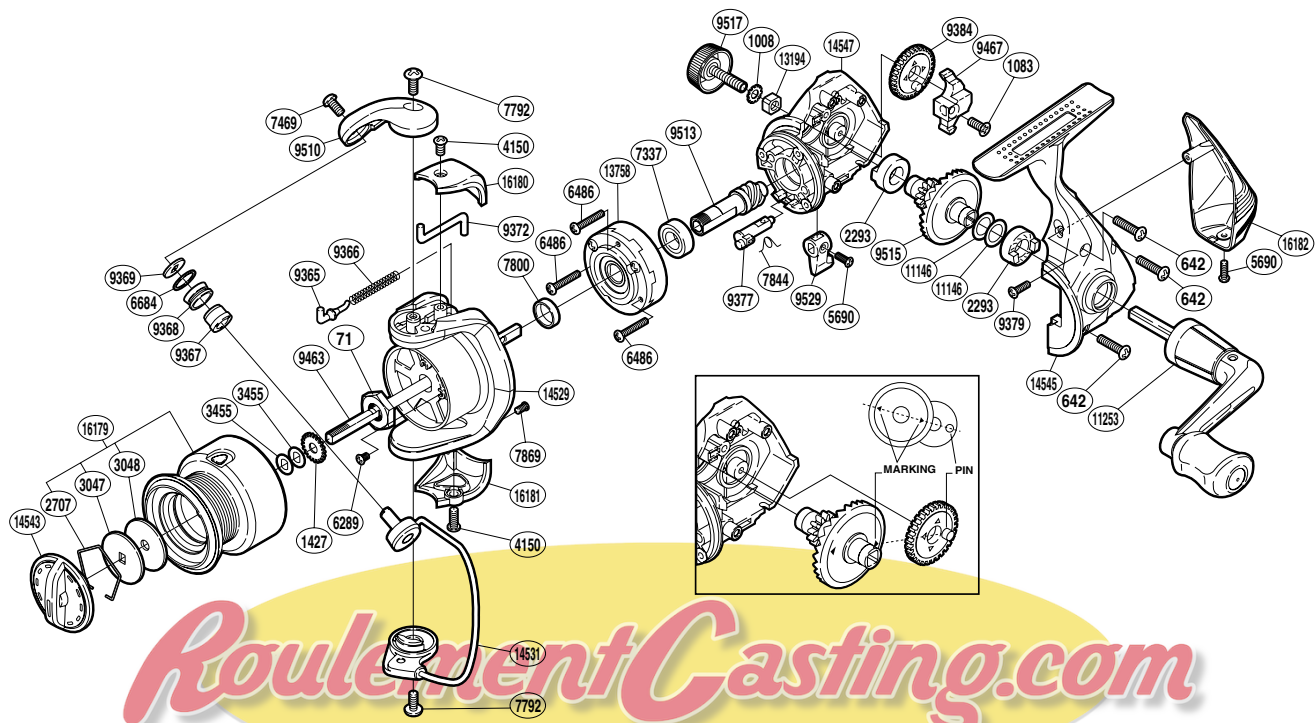

SHIMANO

ALIVIO

ALV-1000FD

(51SG701004G)

Please note that the number of adjusting washers may not be the same as shown in the exploded views. (Adjustment will vary with each individual product.)

Part No.	Description	Part No.	Description	Part No.	Description
RD 0071	Rotor Nut	RD 7792	Screw	RD 9515	Drive Gear
RD 0642	Screw	RD 7800	Rotor Ring	RD 9517	Handle Screw Cap
RD 1008	Handle Lock Washer	RD 7844	Anti-Reverse Cam Spring	RD 9529	Anti-Reverse Lever
RD 1083	Screw	RD 7869	Screw	RD11146	Washer
RD 1427	Spool Support	RD 9365	Bail Spring Guide	RD11253	Handle Assembly
RD 2293	Drive Gear Bushing	RD 9366	Bail Spring	RD13194	Handle Screw Lock
RD 2707	Drag Washers Retainer	RD 9367	Line Roller Bushing	RD13758	Roller Clutch Assembly
RD 3047	Key Washer	RD 9368	Line Roller	RD14529	Rotor
RD 3048	Drag Washer	RD 9369	Line Roller Washer	RD14531	Bail Assembly
RD 3455	Spool Washer	RD 9372	Bail Trip Lever	RD14543	Drag Knob
RD 4150	Screw	RD 9377	Anti-Reverse Cam	RD14545	Side Cover
RD 5690	Screw	RD 9379	Screw	RD14547	Body
RD 6289	Screw	RD 9384	Oscillating Gear	RD16179	Spool Assembly
RD 6486	Screw	RD 9463	Main Shaft	RD16180	Bail Spring Cover
RD 6684	Line Roller Spacer	RD 9467	Oscillating Slider	RD16181	Bail Hold Support Guard
RD 7337	Ball Bearing	RD 9510	Bail Arm	RD16182	Rear Protector
RD 7469	Screw	RD 9513	Pinion Gear		

(250430)