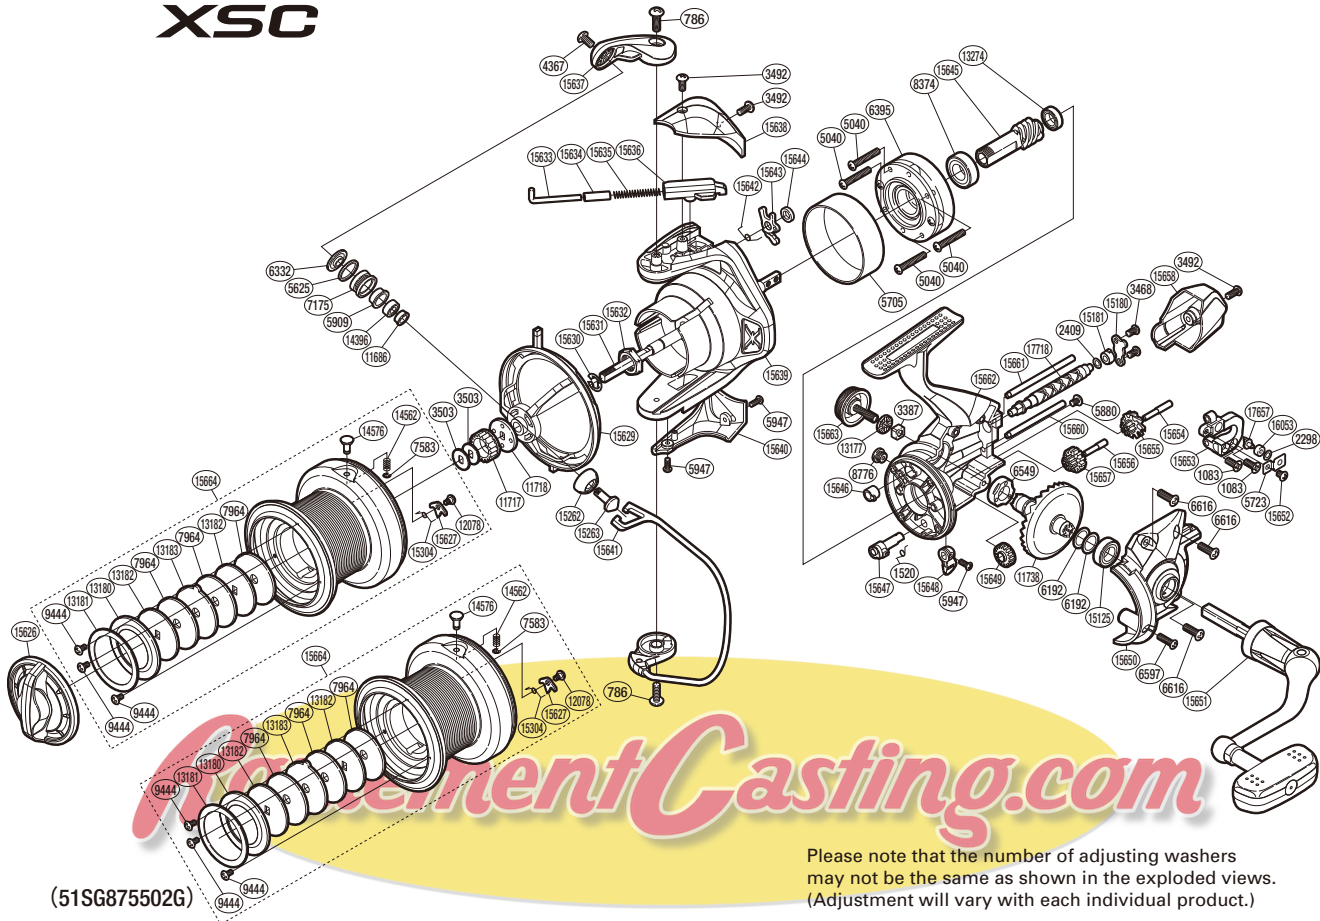

SHIMANO

ULTEGRA XSC

S A-RB

UL-5500XSC

(51SG875502G)

Please note that the number of adjusting washers may not be the same as shown in the exploded views. (Adjustment will vary with each individual product.)