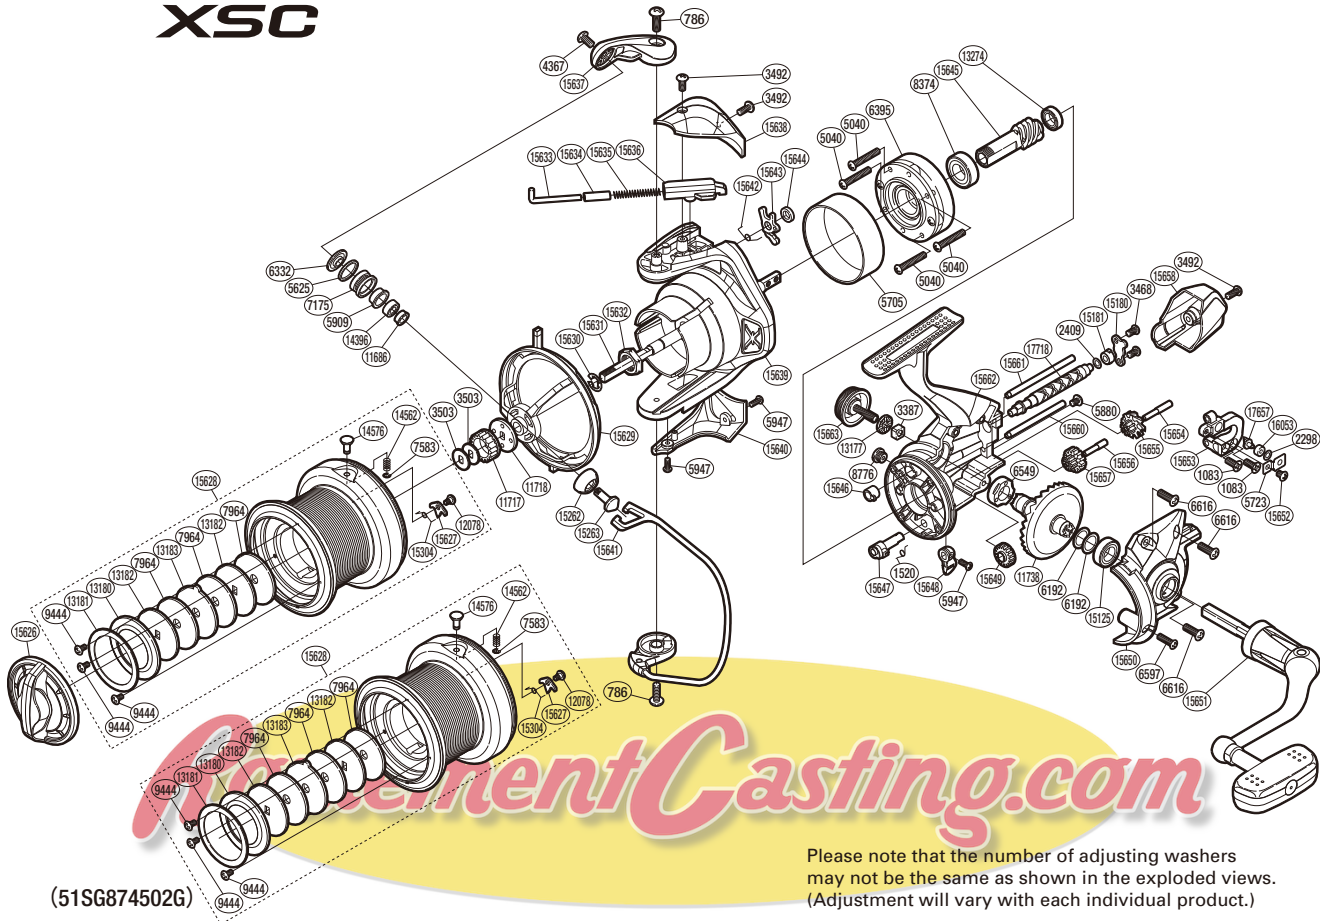

SHIMANO

ULTEGRA XSC

S A-RB

UL-4500XSC

Please note that the number of adjusting washers may not be the same as shown in the exploded views. (Adjustment will vary with each individual product.)

(51SG874502G)